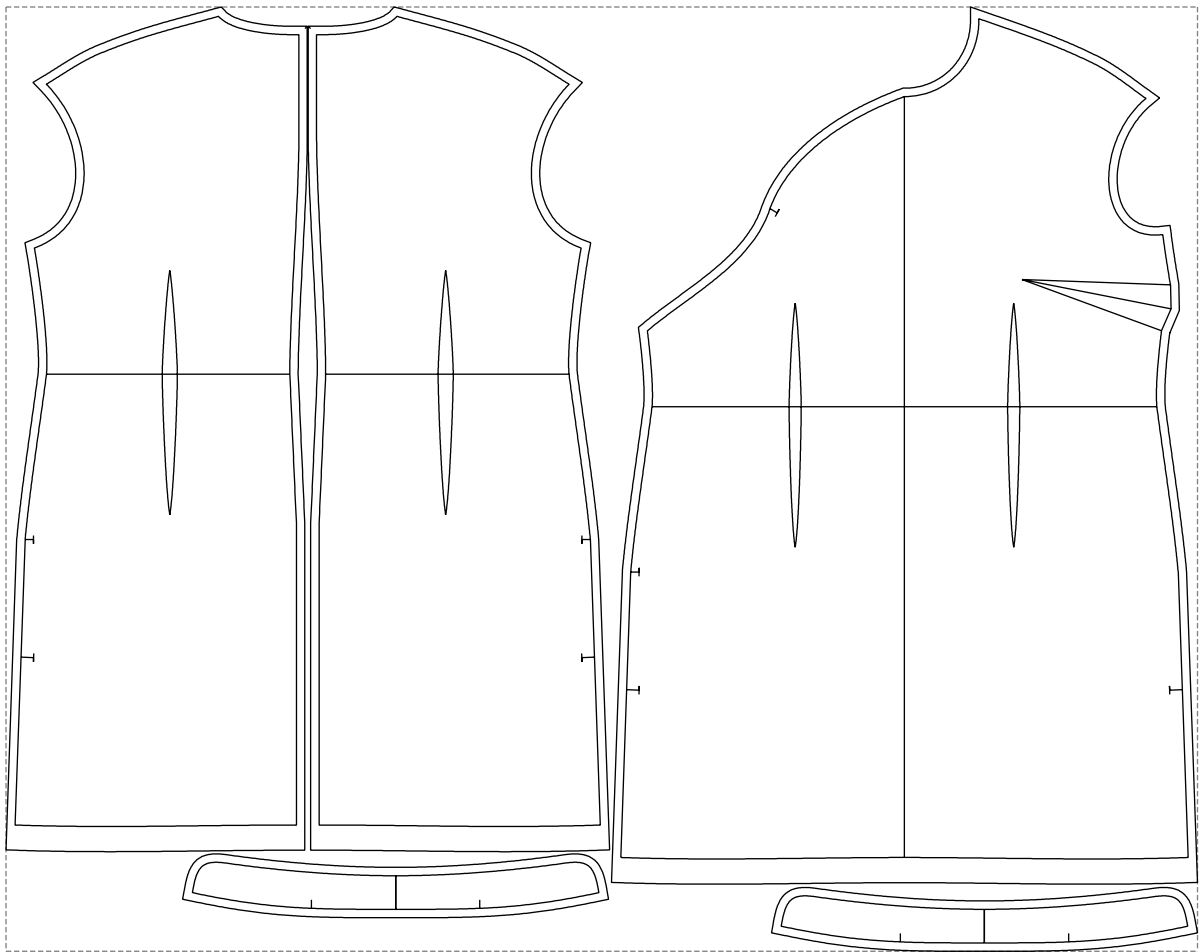

Not for print

Paper size: A4, size:1388.99 x1275.29 mm

# Example

size:1418.99 x1124.91 mm

Maneken =1 ver.0

rz\_1=170

rz\_16=120

rz\_17=104

rz\_18=103.6

rz\_19=128