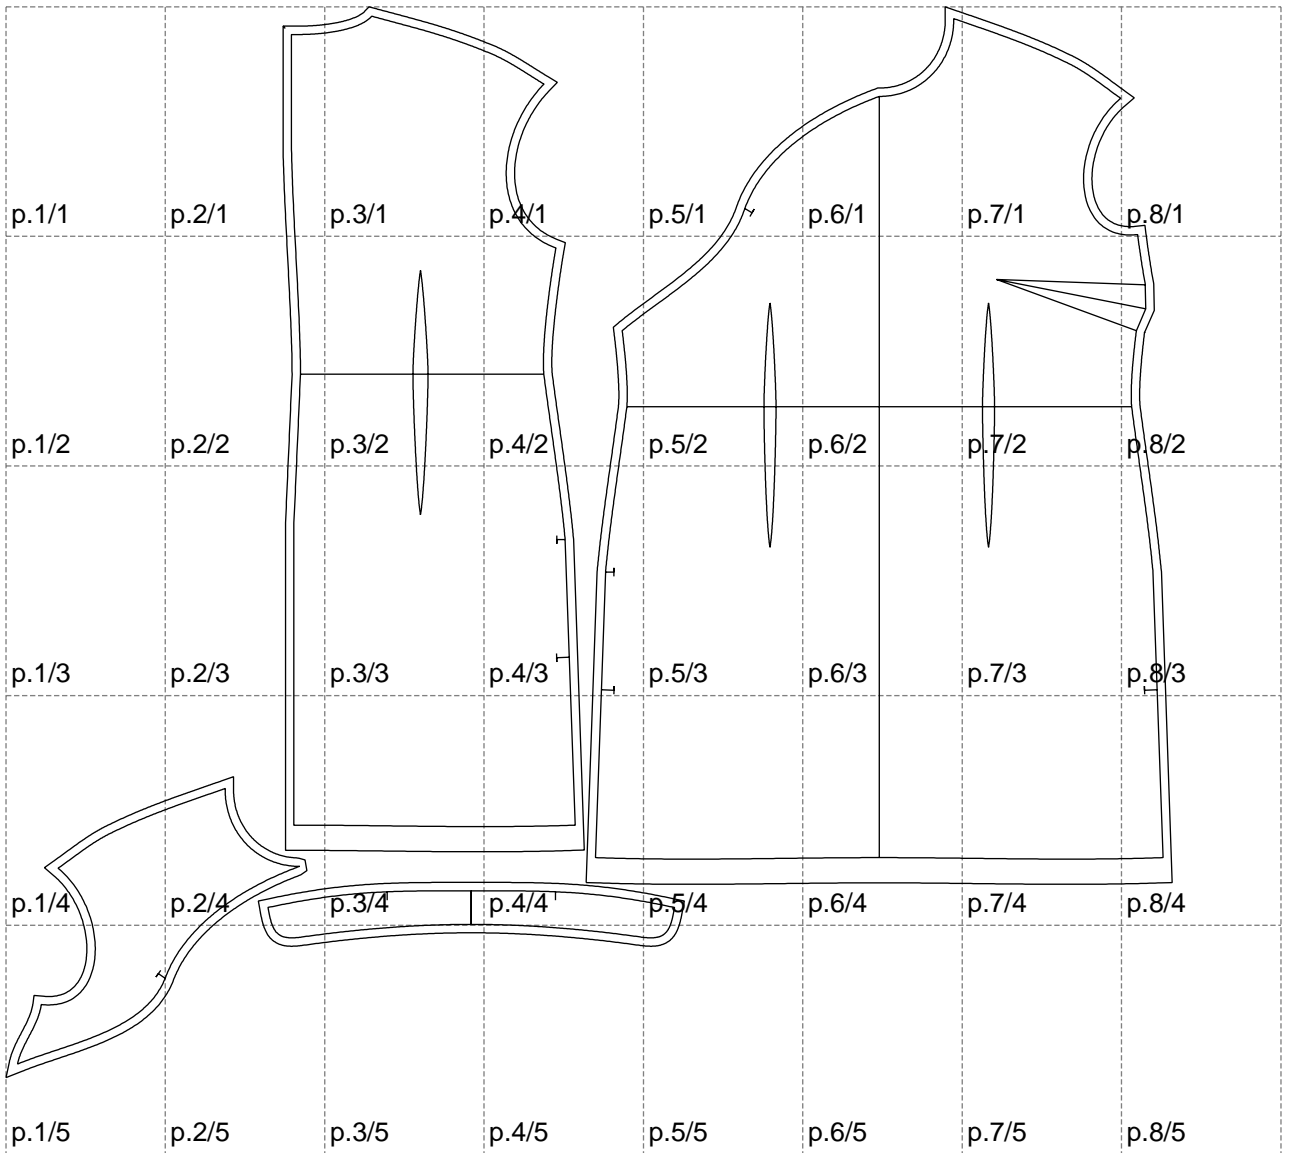

Not for print

Paper size: A4, size:1388.99 x1275.29 mm

# Example

size:1418.99 x1124.91 mm

Maneken =1 ver.0

rz\_1=170

rz\_16=120

rz\_17=104

rz\_18=103.6

rz\_19=128

rz\_20=125.1

---

. . . . .  
. . . . .  
. . . . .