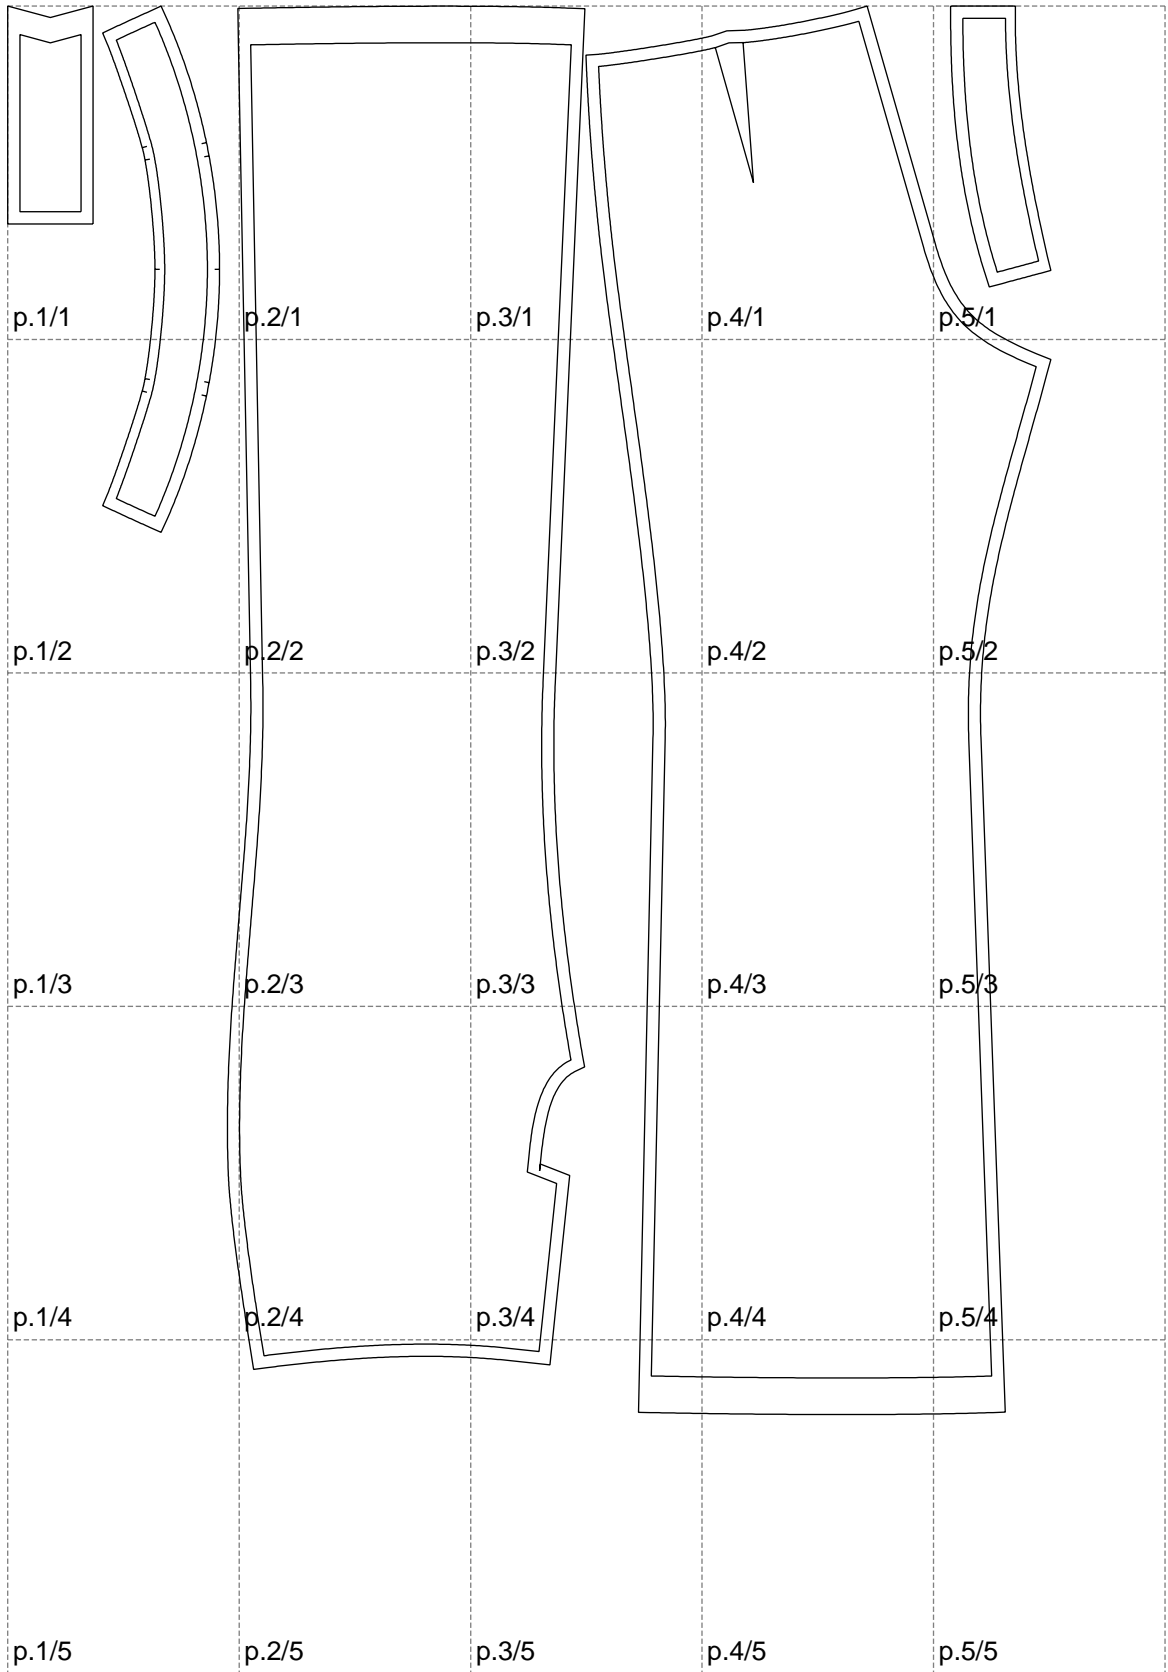

Not for print

Paper size: A4, size:855.32 x1154.79 mm

# Example

size:1499.00 x1154.79 mm

Maneken =1 ver.0

rz\_1=170

rz\_16=92

rz\_17=78.8

rz\_18=71.8

rz\_19=100

rz\_20=98.1

---

. . . . .  
. . . . .  
. . . . .