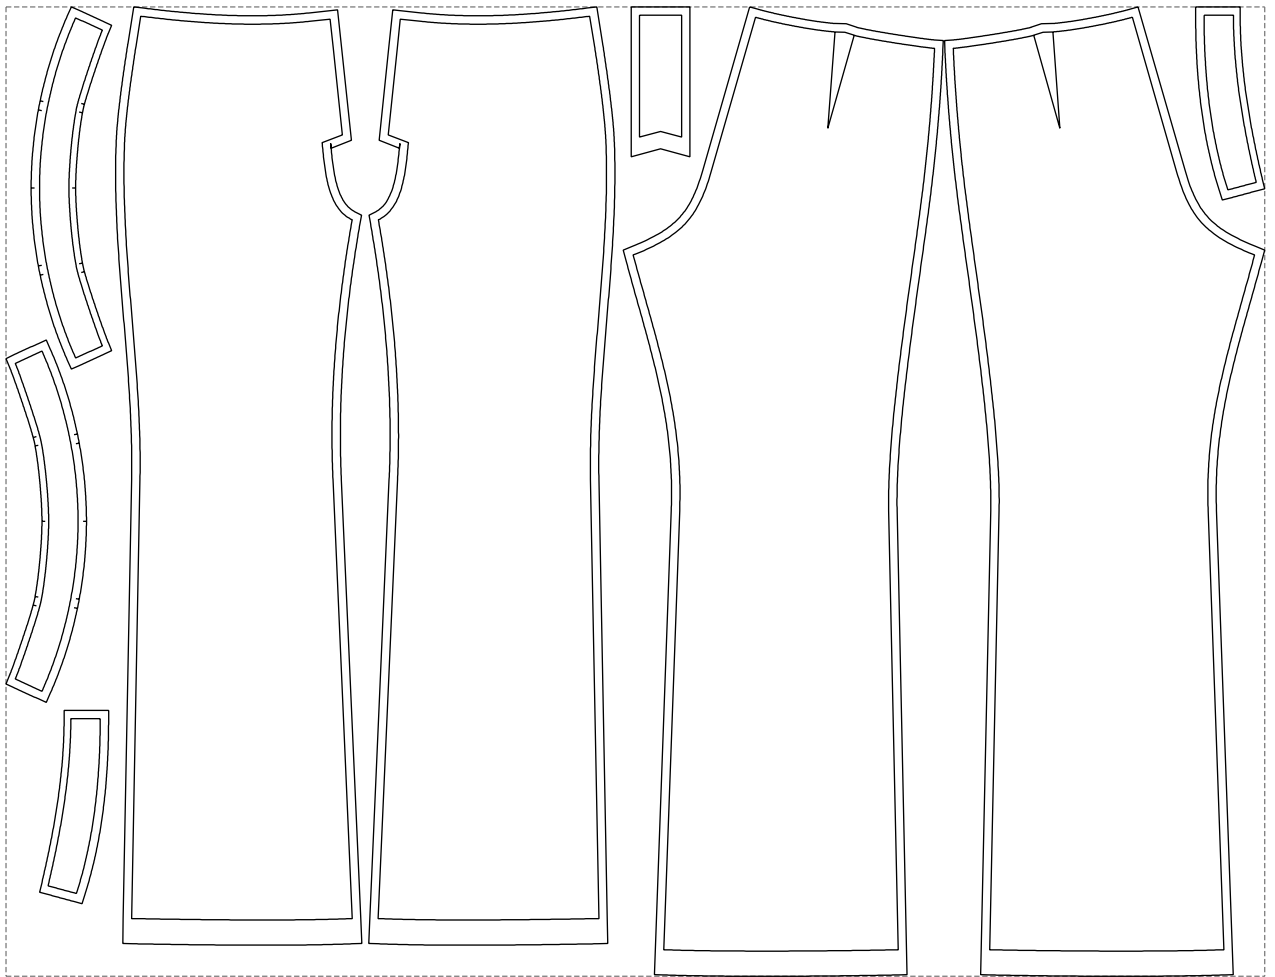

# Example

size:1499.00 x1154.79 mm

Maneken =1 ver.0

rz\_1=170

rz\_16=92

rz\_17=78.8

rz\_18=71.8

rz\_19=100