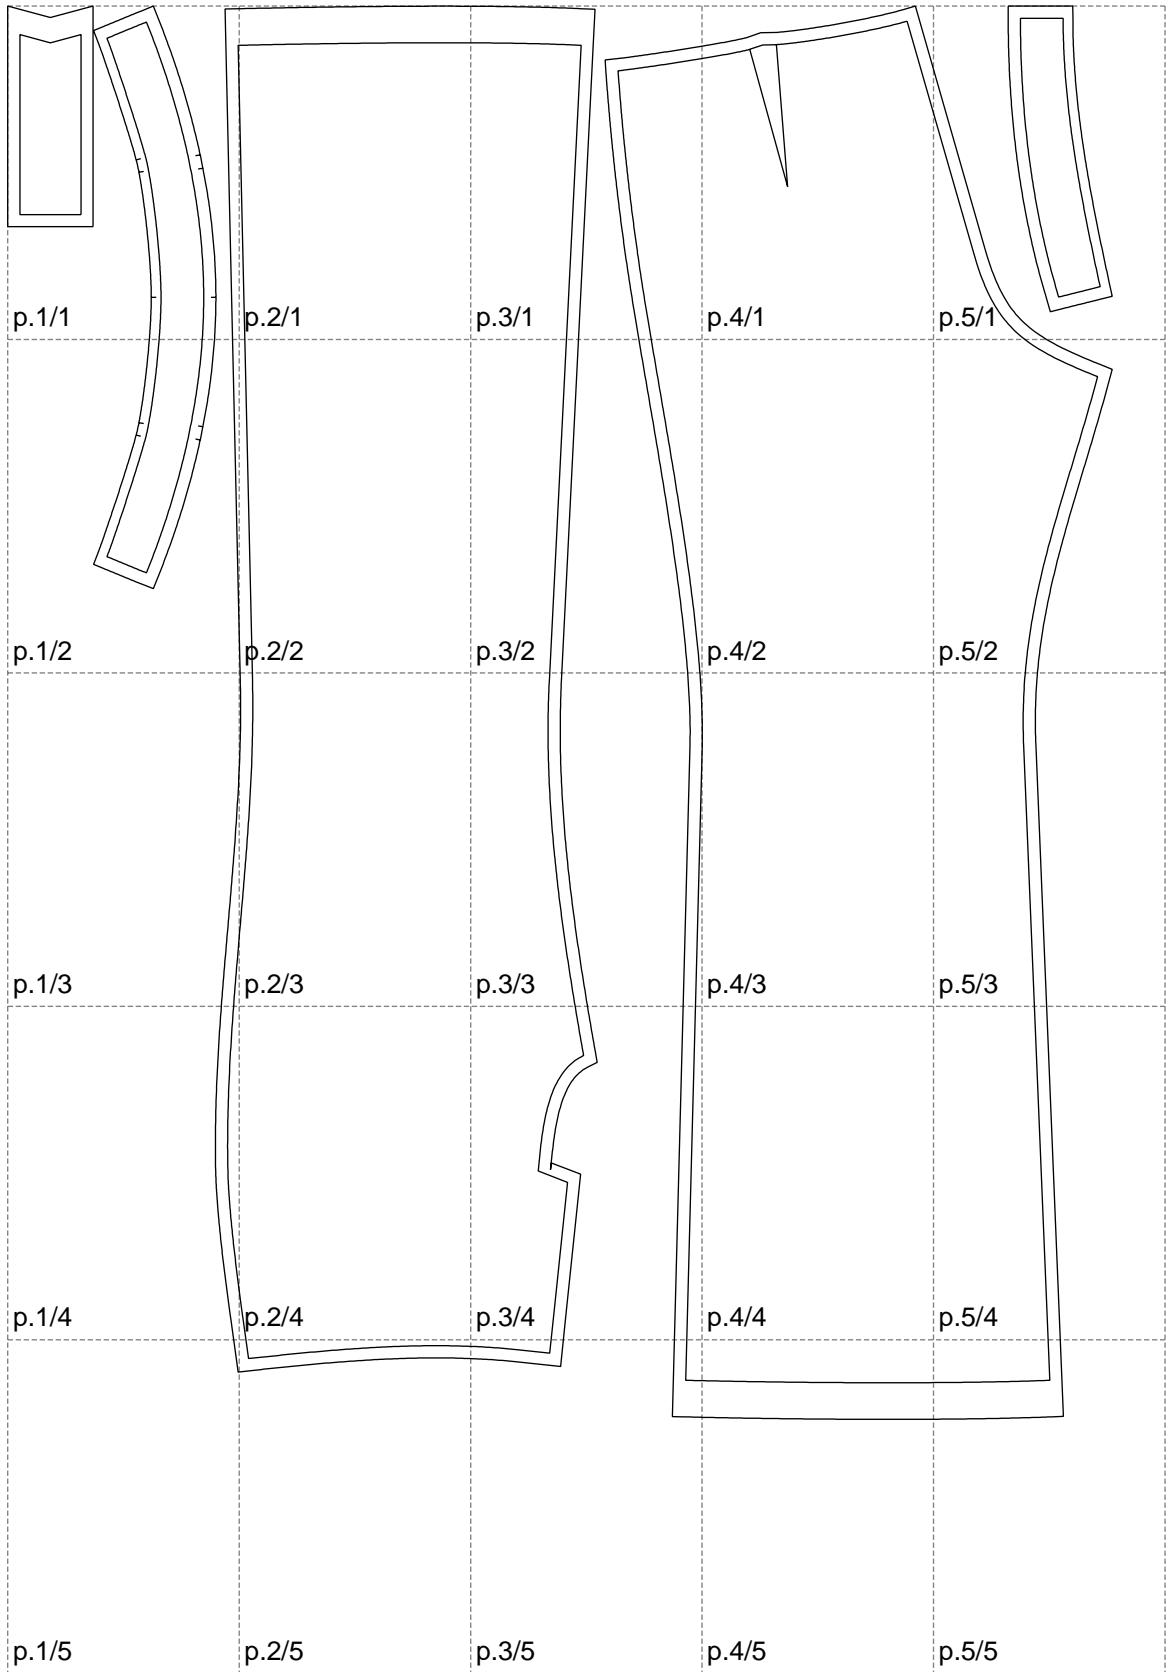

Not for print

Paper size: A4, size:905.66 x1158.73 mm

# Example

size:1478.90 x1536.19 mm

Maneken =1 ver.0

rz\_1=170

rz\_16=100

rz\_17=85.4

rz\_18=80.2

rz\_19=108

rz\_20=105.4

---

. . . . .  
. . . . .  
. . . . .