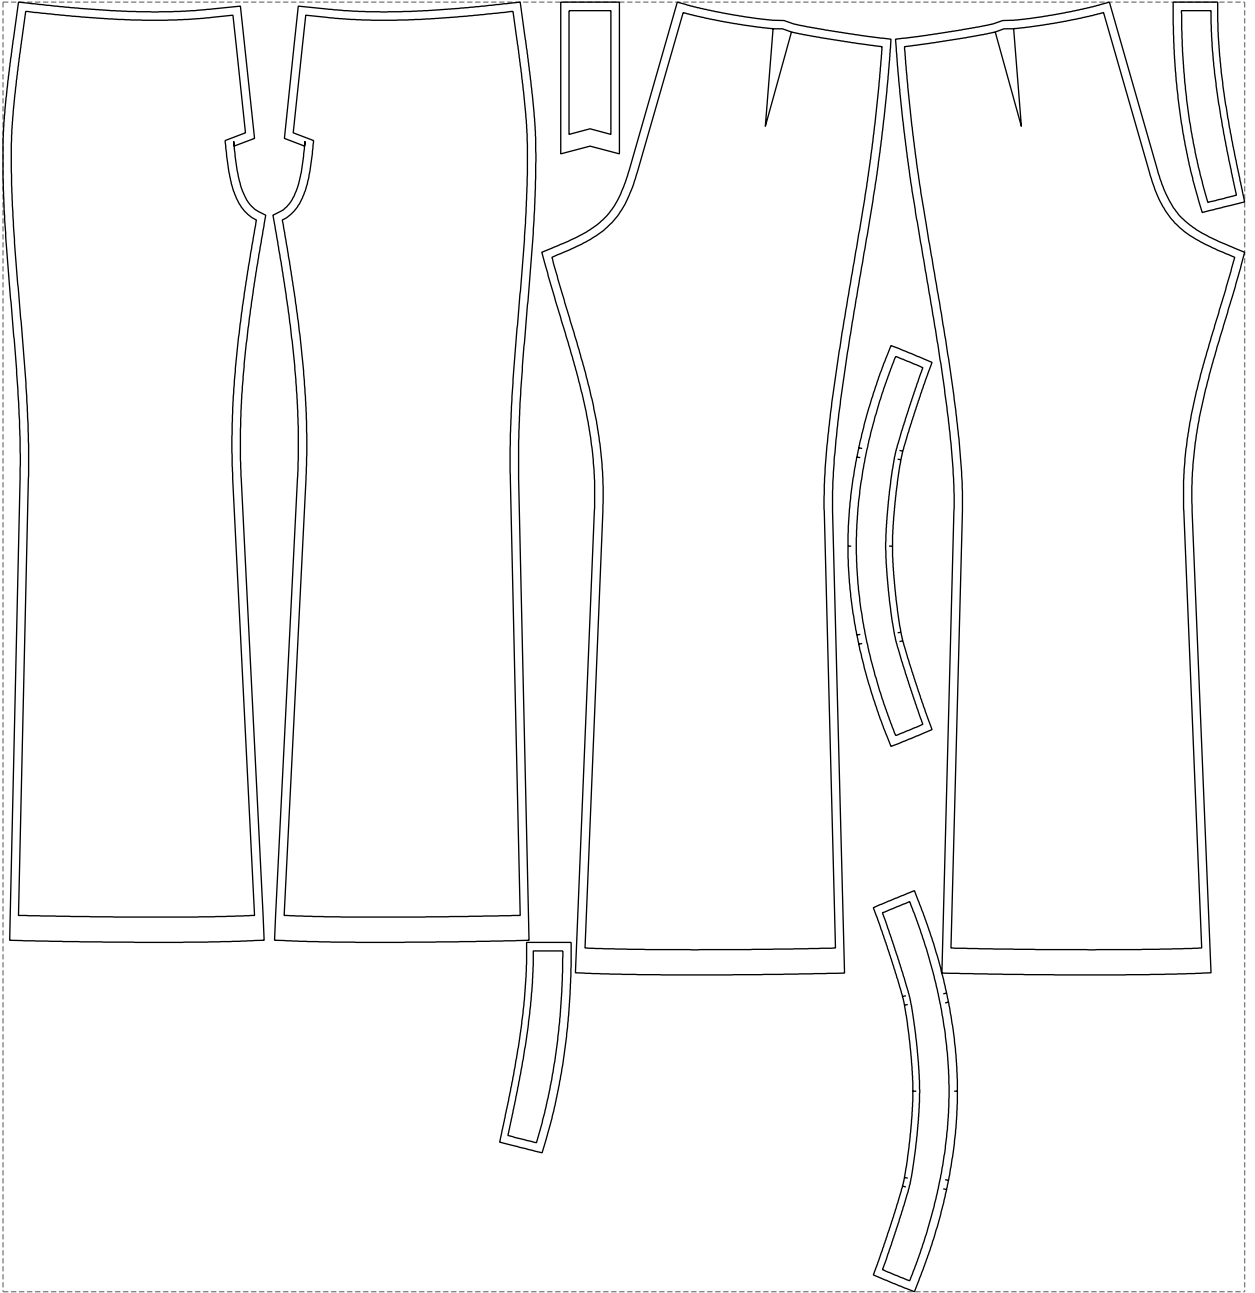

# Example

size:1478.90 x1536.19 mm

Maneken =1 ver.0

rz\_1=170

rz\_16=100

rz\_17=85.4

rz\_18=80.2

rz\_19=108

rz\_20=105.4

---

. . . . .  
. . . . .  
. . . . .