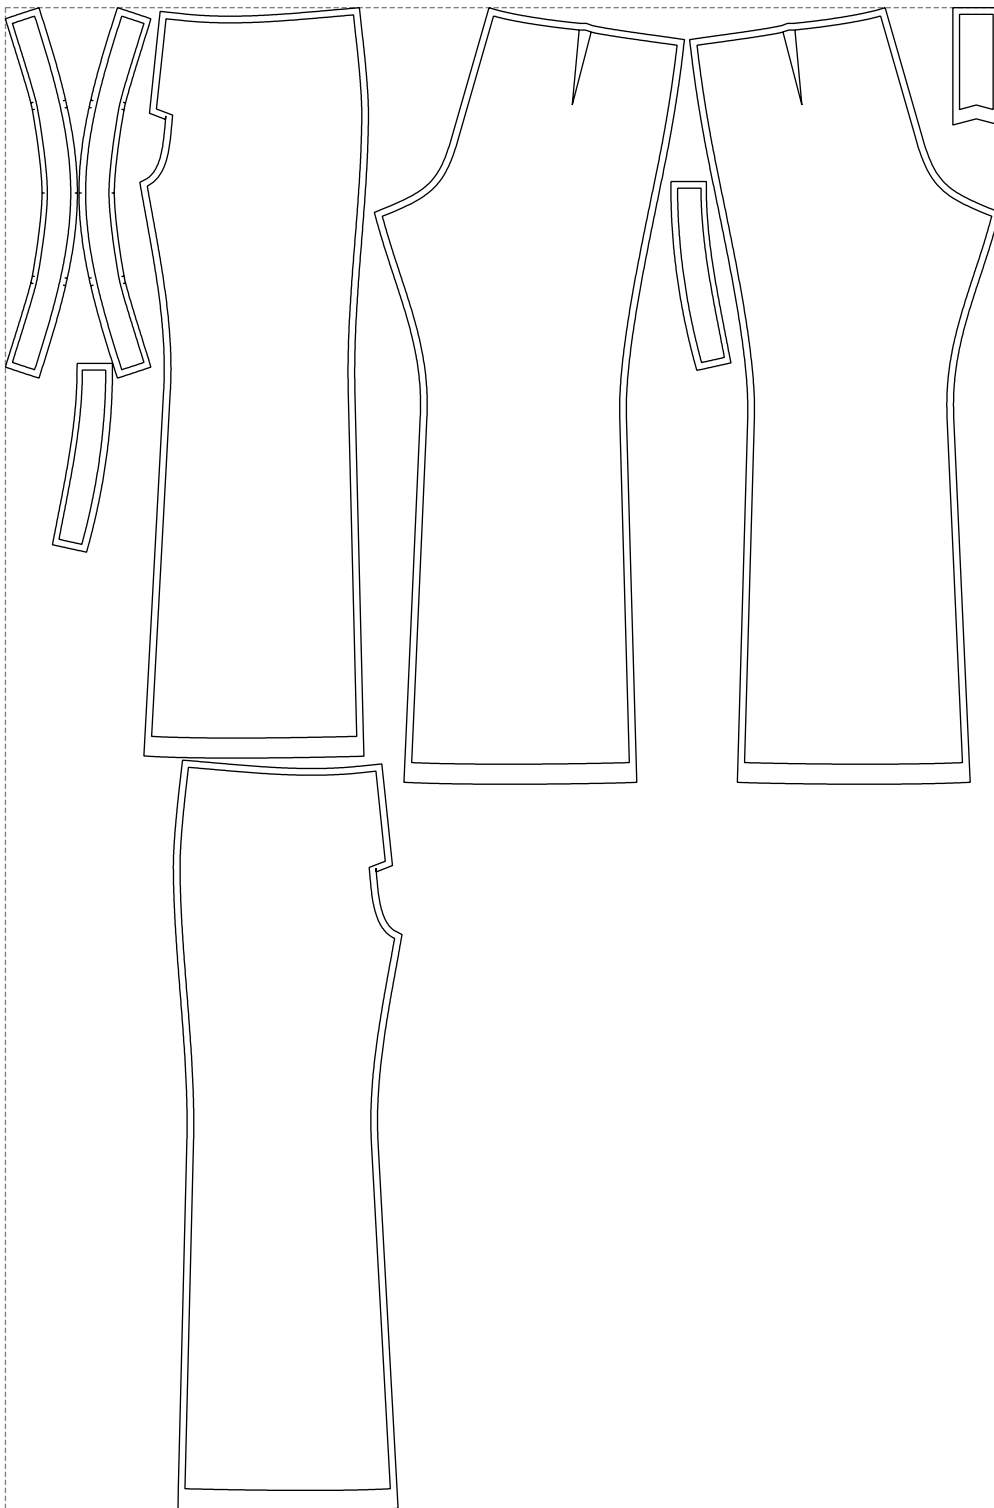

Not for print

Paper size: A4, size:996.16 x1163.05 mm

# Example

size:1488.99 x2250.84 mm

Maneken =1 ver.0

rz\_1=170

rz\_16=112

rz\_17=96.2

rz\_18=94

rz\_19=120