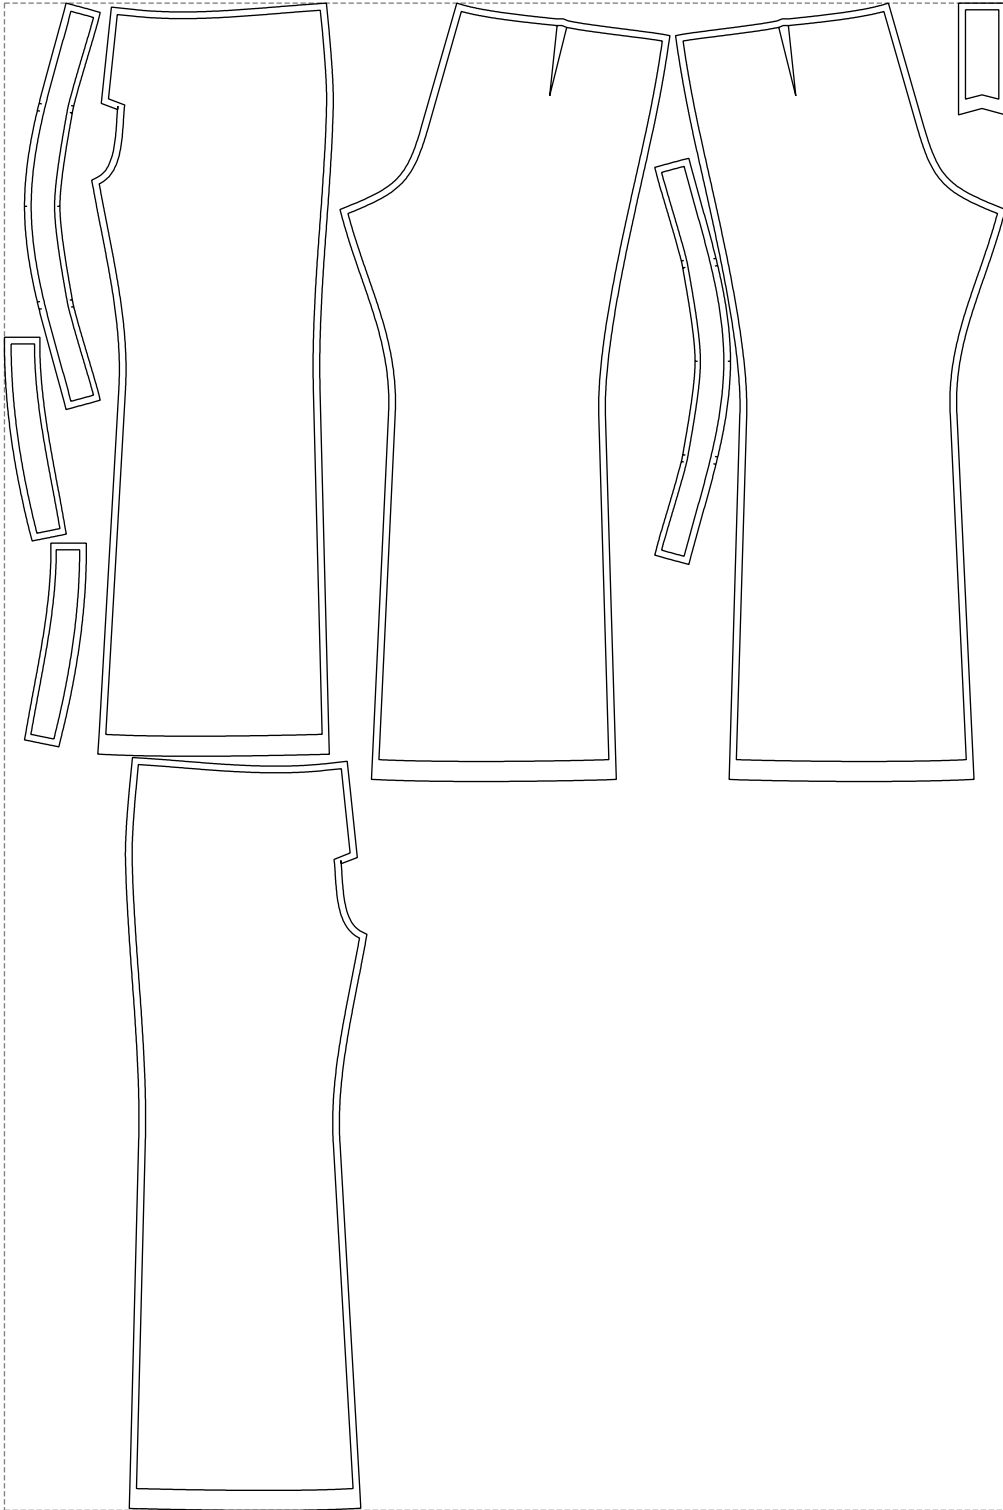

Not for print

Paper size: A4, size:1037.22 x1165.76 mm

# Example

size:1499.00 x2257.66 mm

Maneken =1 ver.0

rz\_1=170

rz\_16=120

rz\_17=104

rz\_18=103.6

rz\_19=128

rz\_20=125.1

---

. . . . .  
. . . . .  
. . . . .