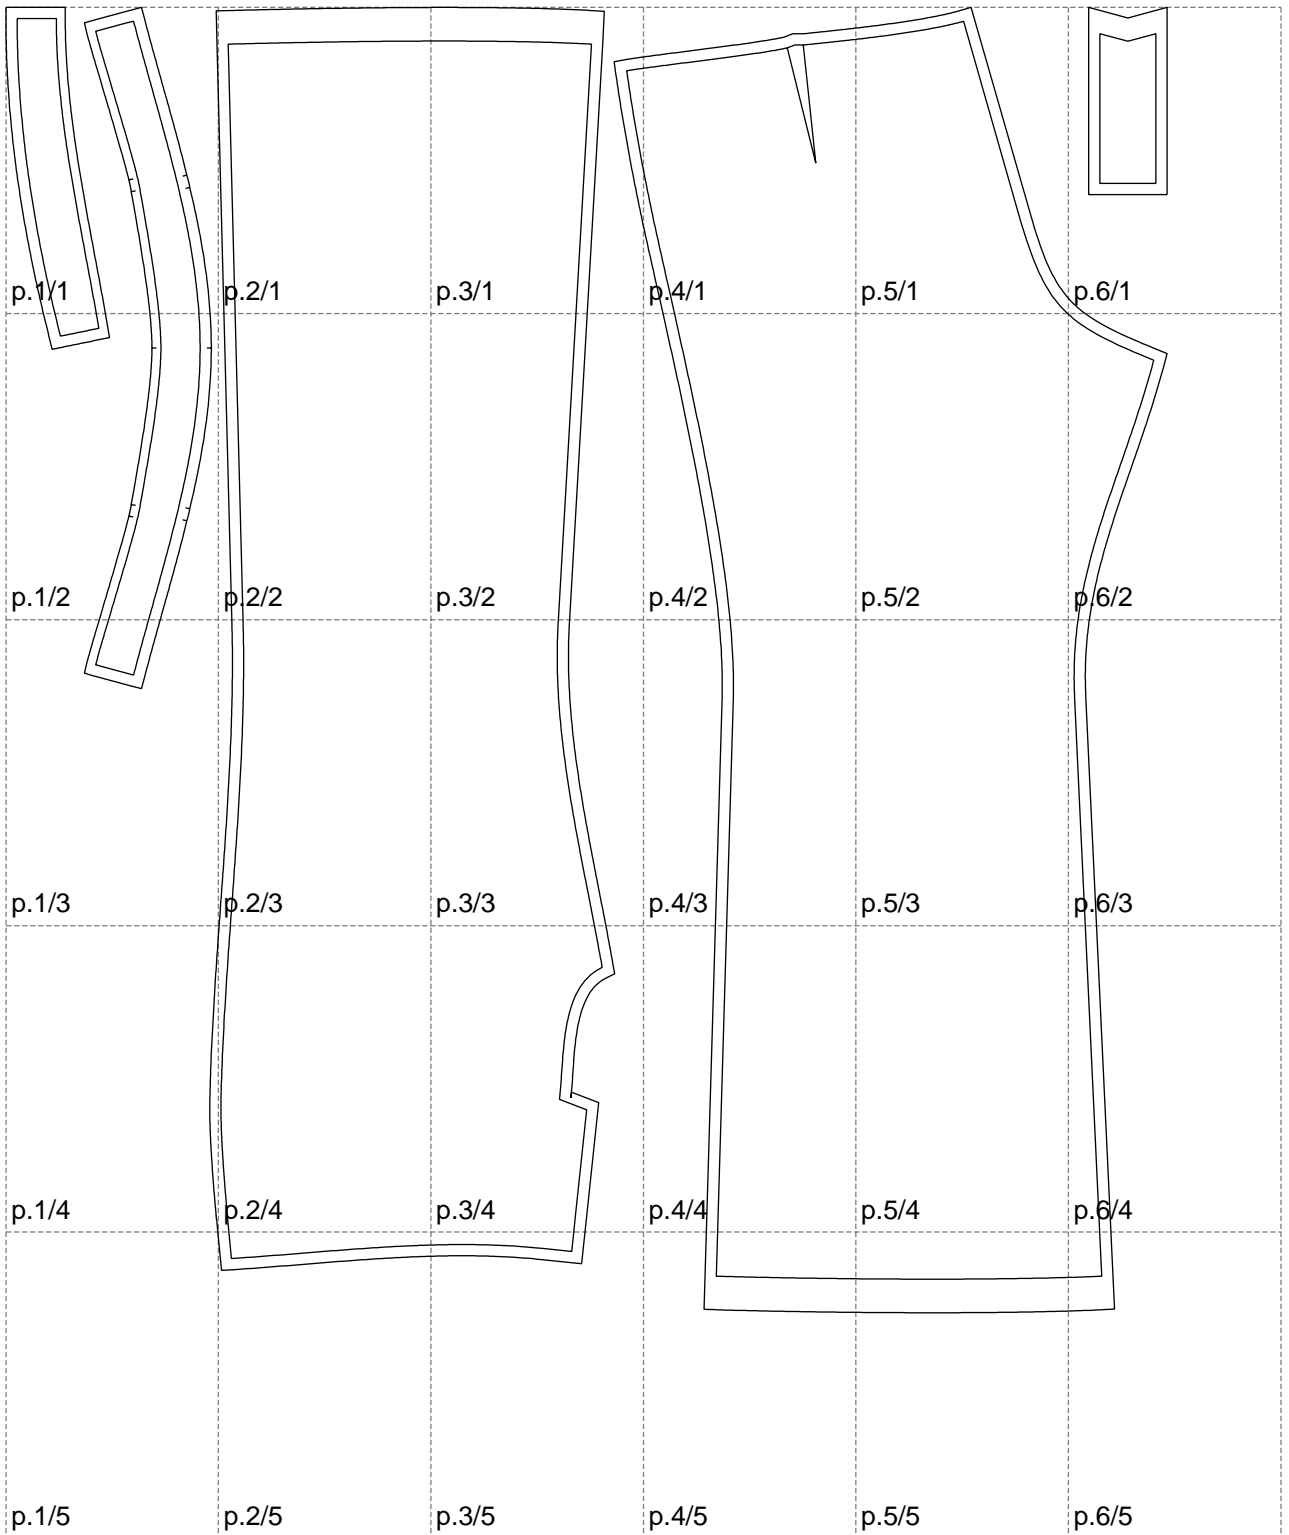

Not for print

Paper size: A4, size:1037.22 x1165.76 mm

# Example

size:1499.00 x2257.66 mm

Maneken =1 ver.0

rz\_1=170

rz\_16=120

rz\_17=104

rz\_18=103.6

rz\_19=128

rz\_20=125.1

---

. . . . .  
. . . . .  
. . . . .