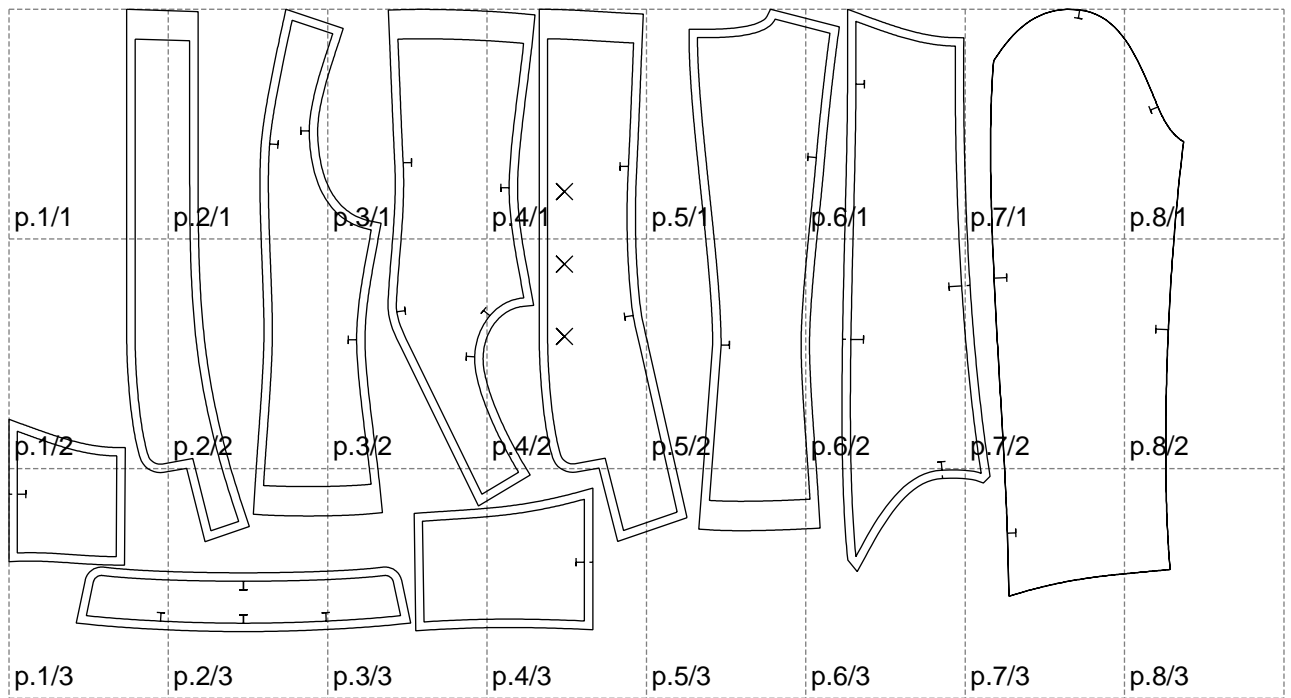

Not for print

Paper size: A4, size:1399.00 x740.97 mm

# Example

size:1499.00 x1364.69 mm

Maneken =1 ver.0

rz\_1=170

rz\_16=88

rz\_17=75.6

rz\_18=67.6

rz\_19=96

rz\_20=94.6

---

. . . . .  
. . . . .  
. . . . .