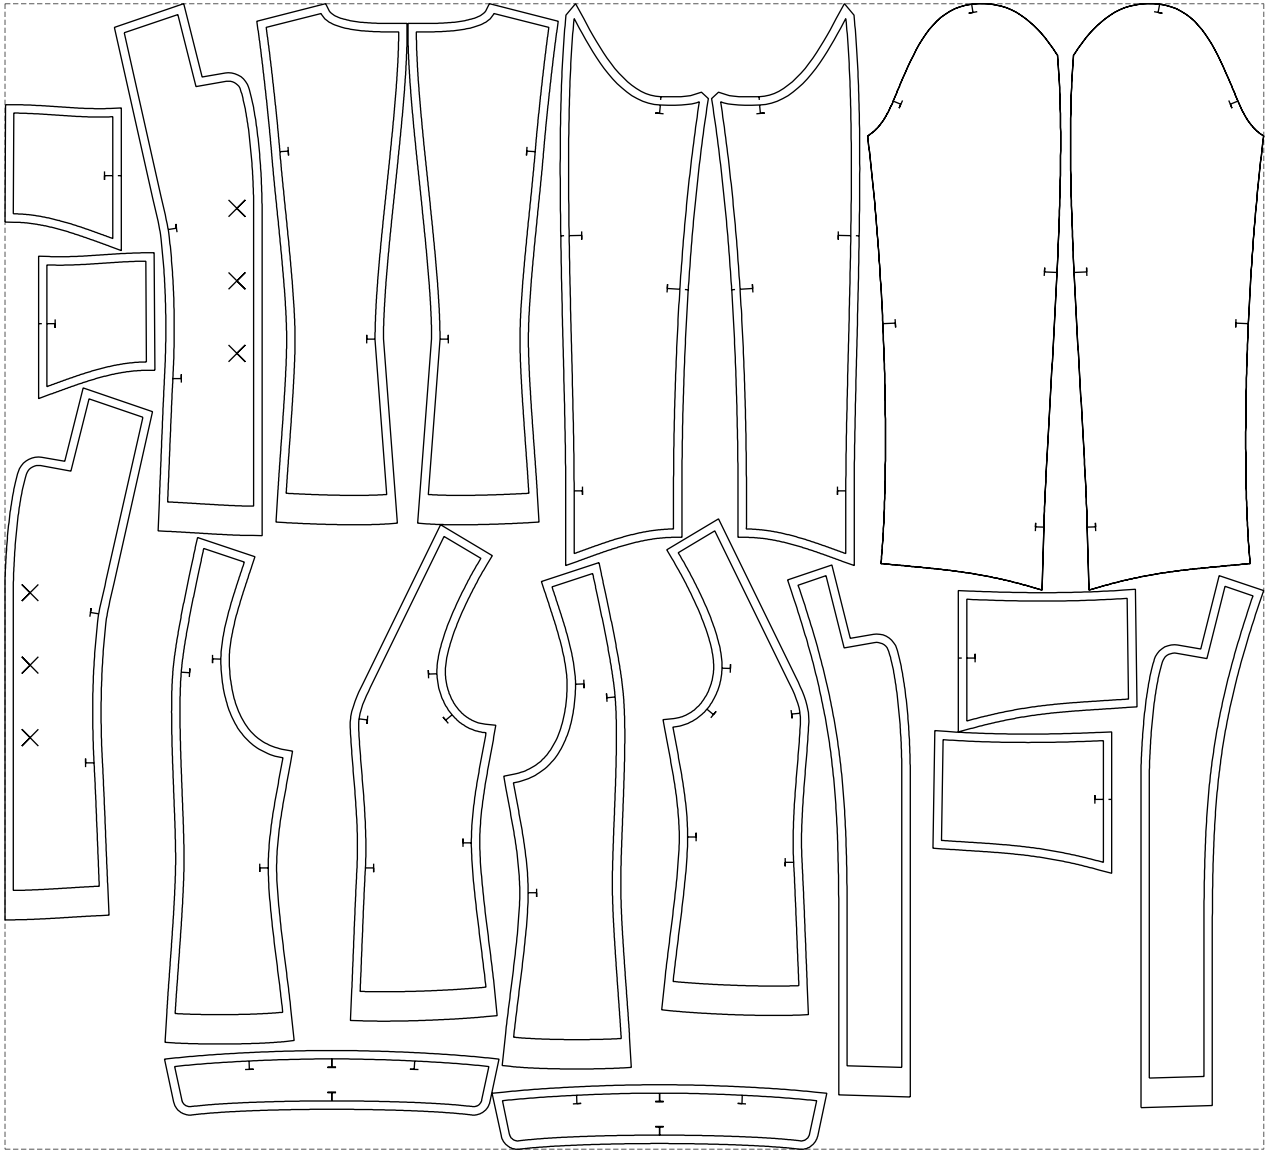

# Example

size:1499.00 x1364.69 mm

Maneken =1 ver.0

rz\_1=170

rz\_16=88

rz\_17=75.6

rz\_18=67.6

rz\_19=96