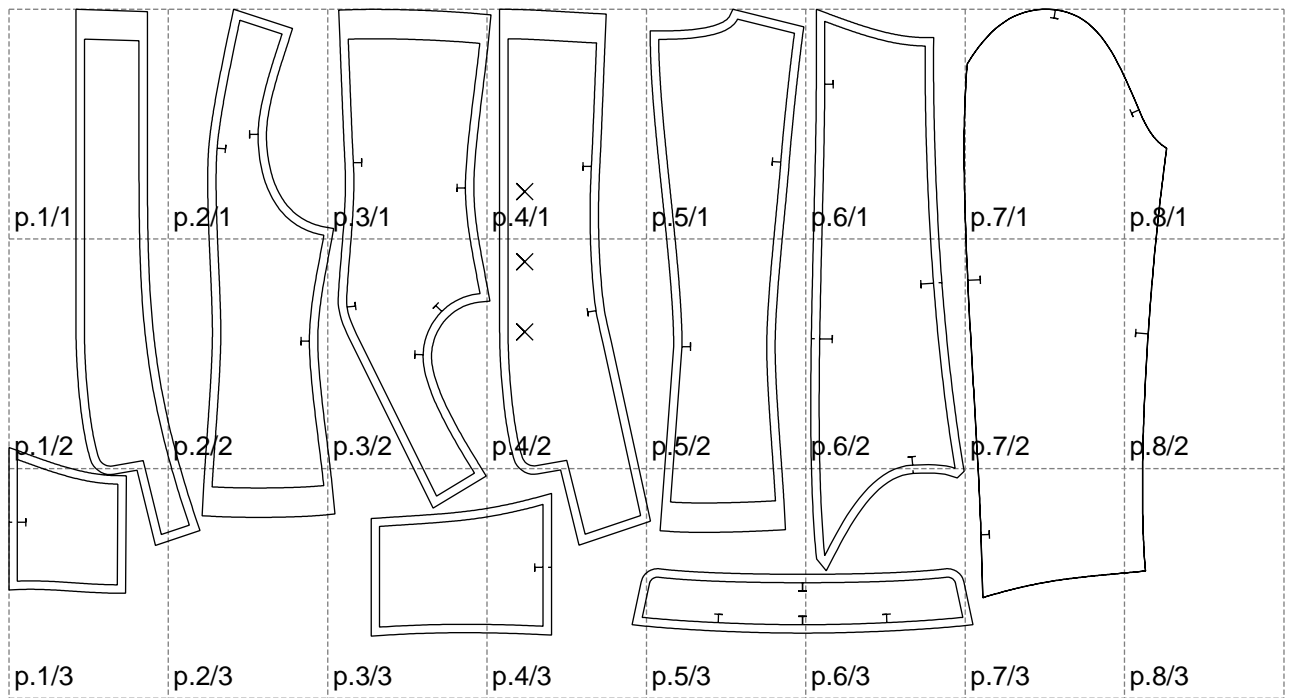

Not for print

Paper size: A4, size:1378.85 x746.35 mm

# Example

size:1499.00 x1345.88 mm

Maneken =1 ver.0

rz\_1=170

rz\_16=92

rz\_17=78.8

rz\_18=71.8

rz\_19=100

rz\_20=98.1

---

. . . . .  
. . . . .  
. . . . .