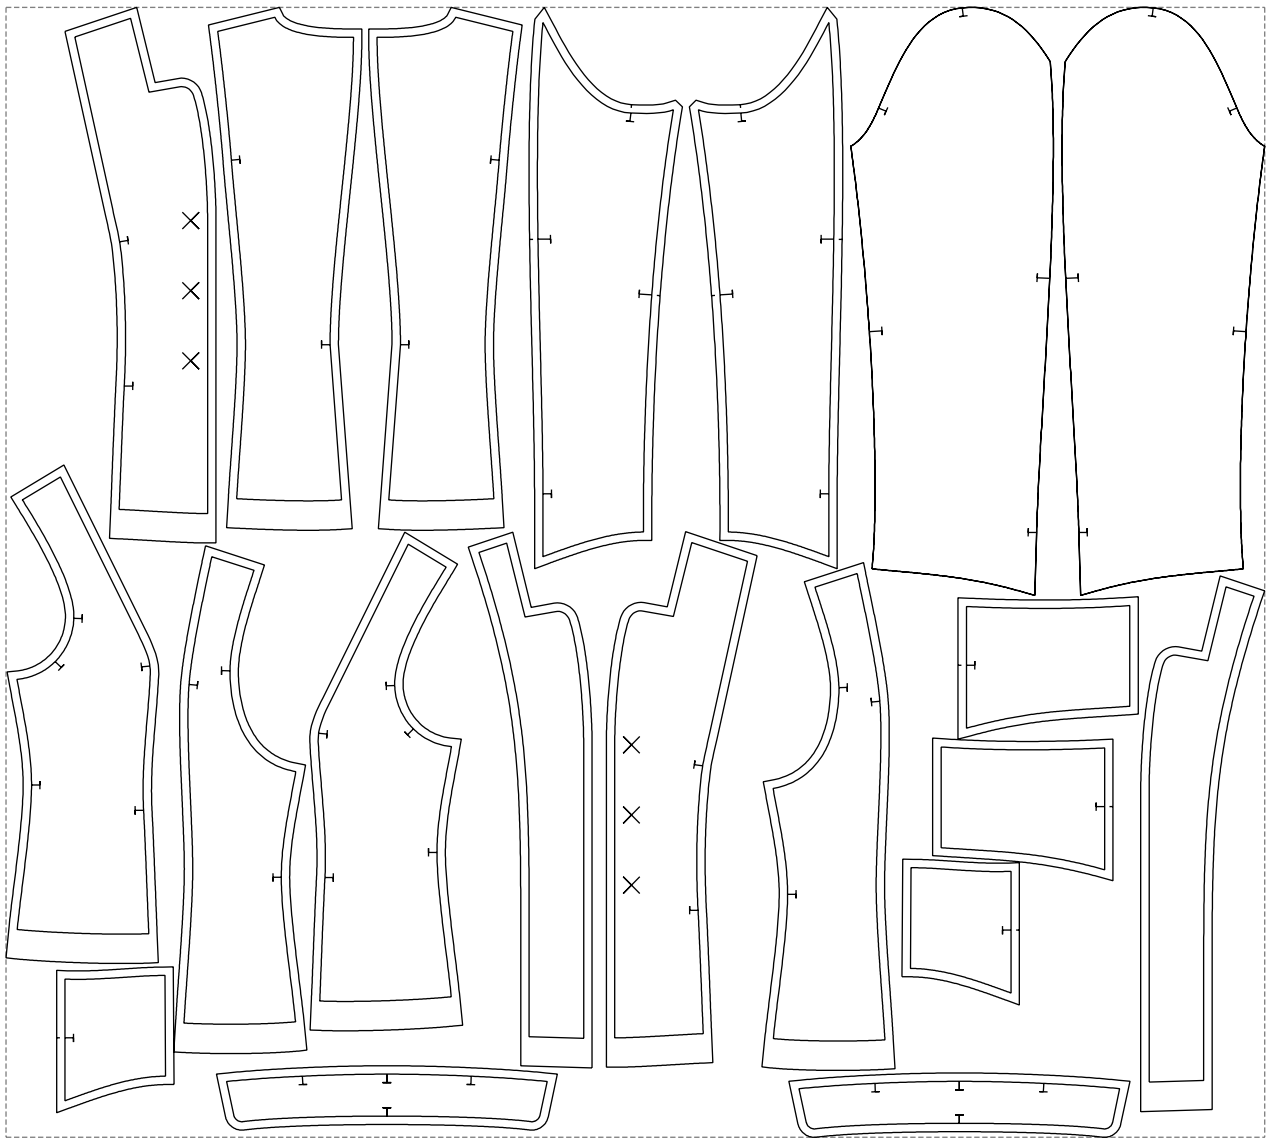

Not for print

Paper size: A4, size:1378.85 x746.35 mm

# Example

size:1499.00 x1345.88 mm

Maneken =1 ver.0

rz\_1=170

rz\_16=92

rz\_17=78.8

rz\_18=71.8

rz\_19=100