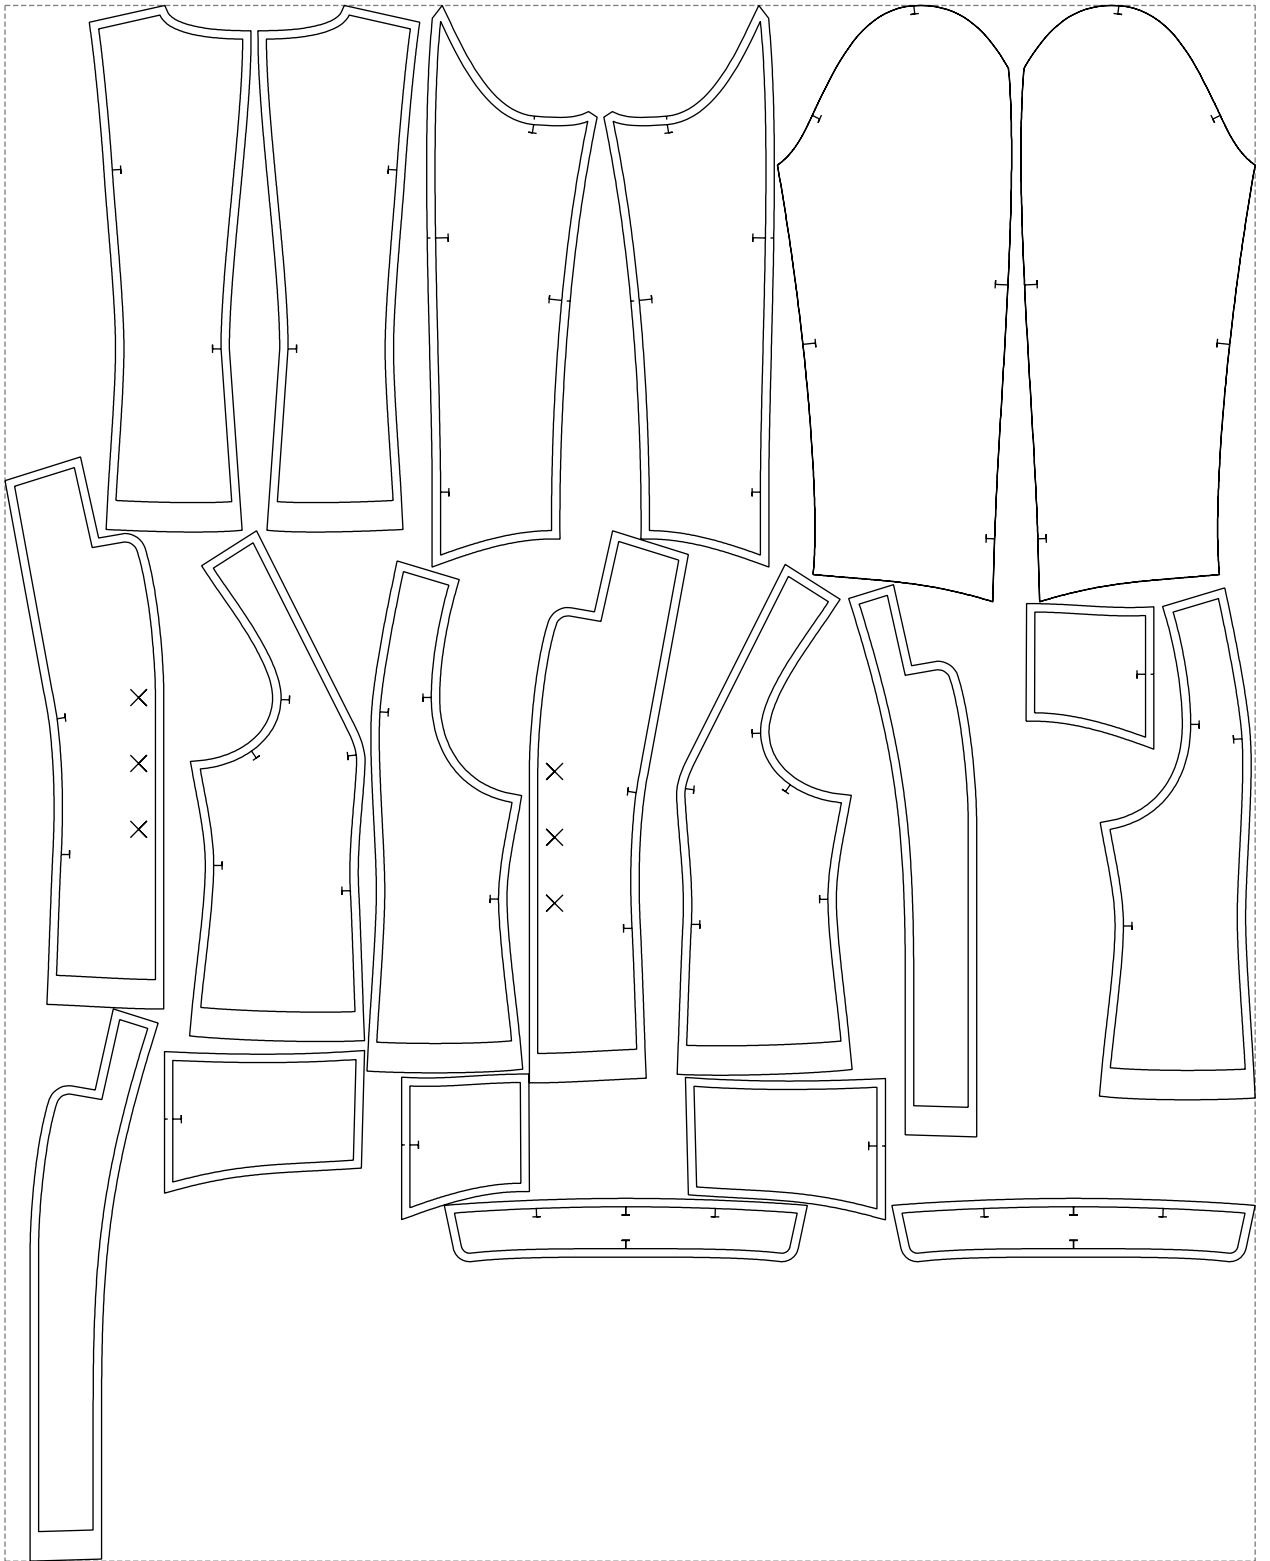

Not for print

Paper size: A4, size:1399.00 x817.55 mm

# Example

size:1488.93 x1853.28 mm

Maneken =1 ver.0

rz\_1=170

rz\_16=108

rz\_17=92.5

rz\_18=89.2

rz\_19=116

rz\_20=113

---

. . . . .  
. . . . .  
. . . . .