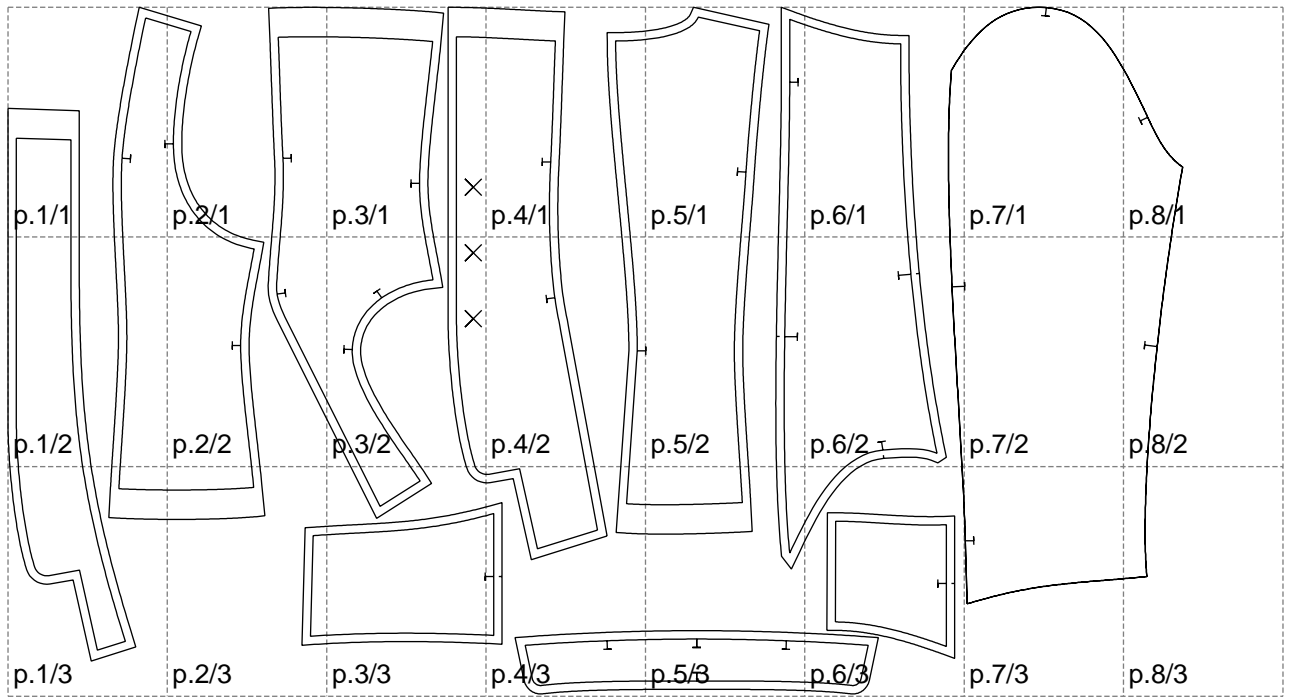

Not for print

Paper size: A4, size:1399.00 x817.55 mm

# Example

size:1488.93 x1853.28 mm

Maneken =1 ver.0

rz\_1=170

rz\_16=108

rz\_17=92.5

rz\_18=89.2

rz\_19=116

rz\_20=113

---

. . . . .  
. . . . .  
. . . . .