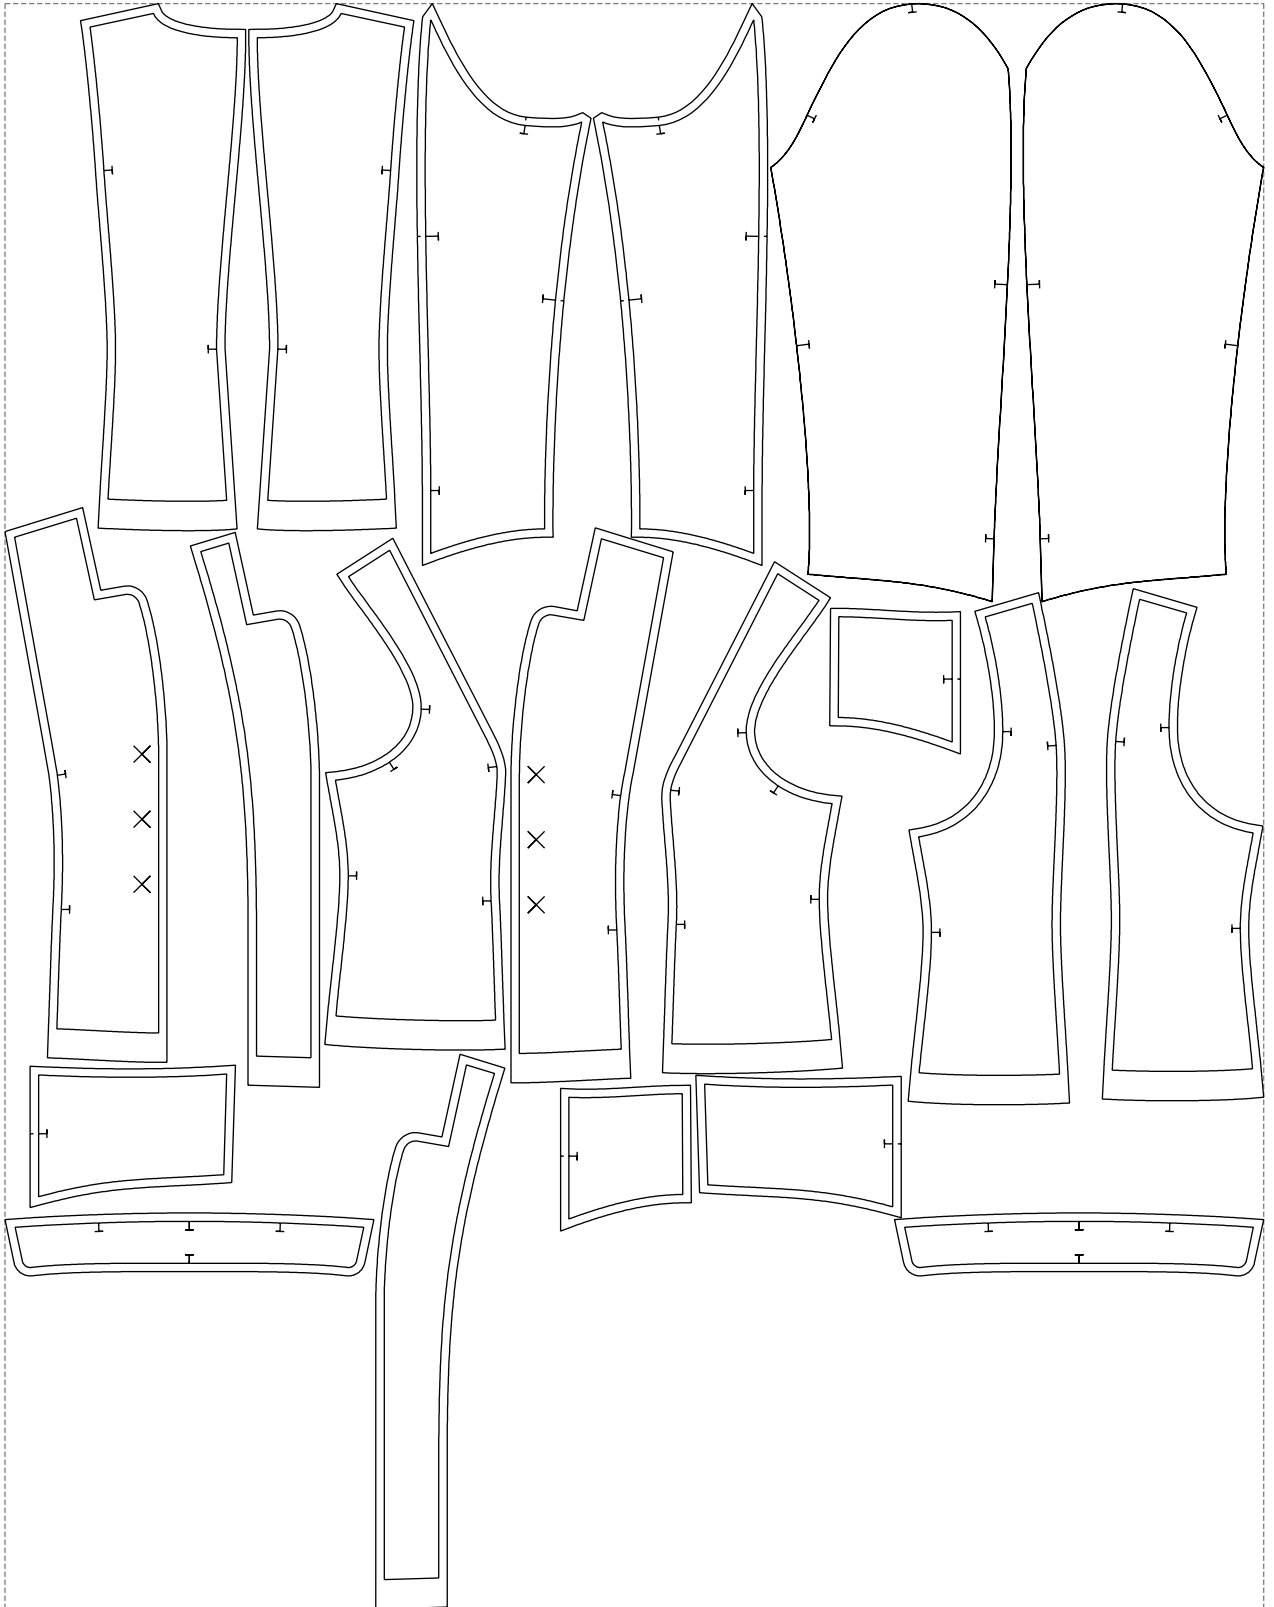

Not for print

Paper size: A4, size:1358.84 x1173.35 mm

# Example

size:1499.00 x1912.56 mm

Maneken =1 ver.0

rz\_1=170

rz\_16=112

rz\_17=96.2

rz\_18=94

rz\_19=120

rz\_20=117

---

. . . . .  
. . . . .  
. . . . .