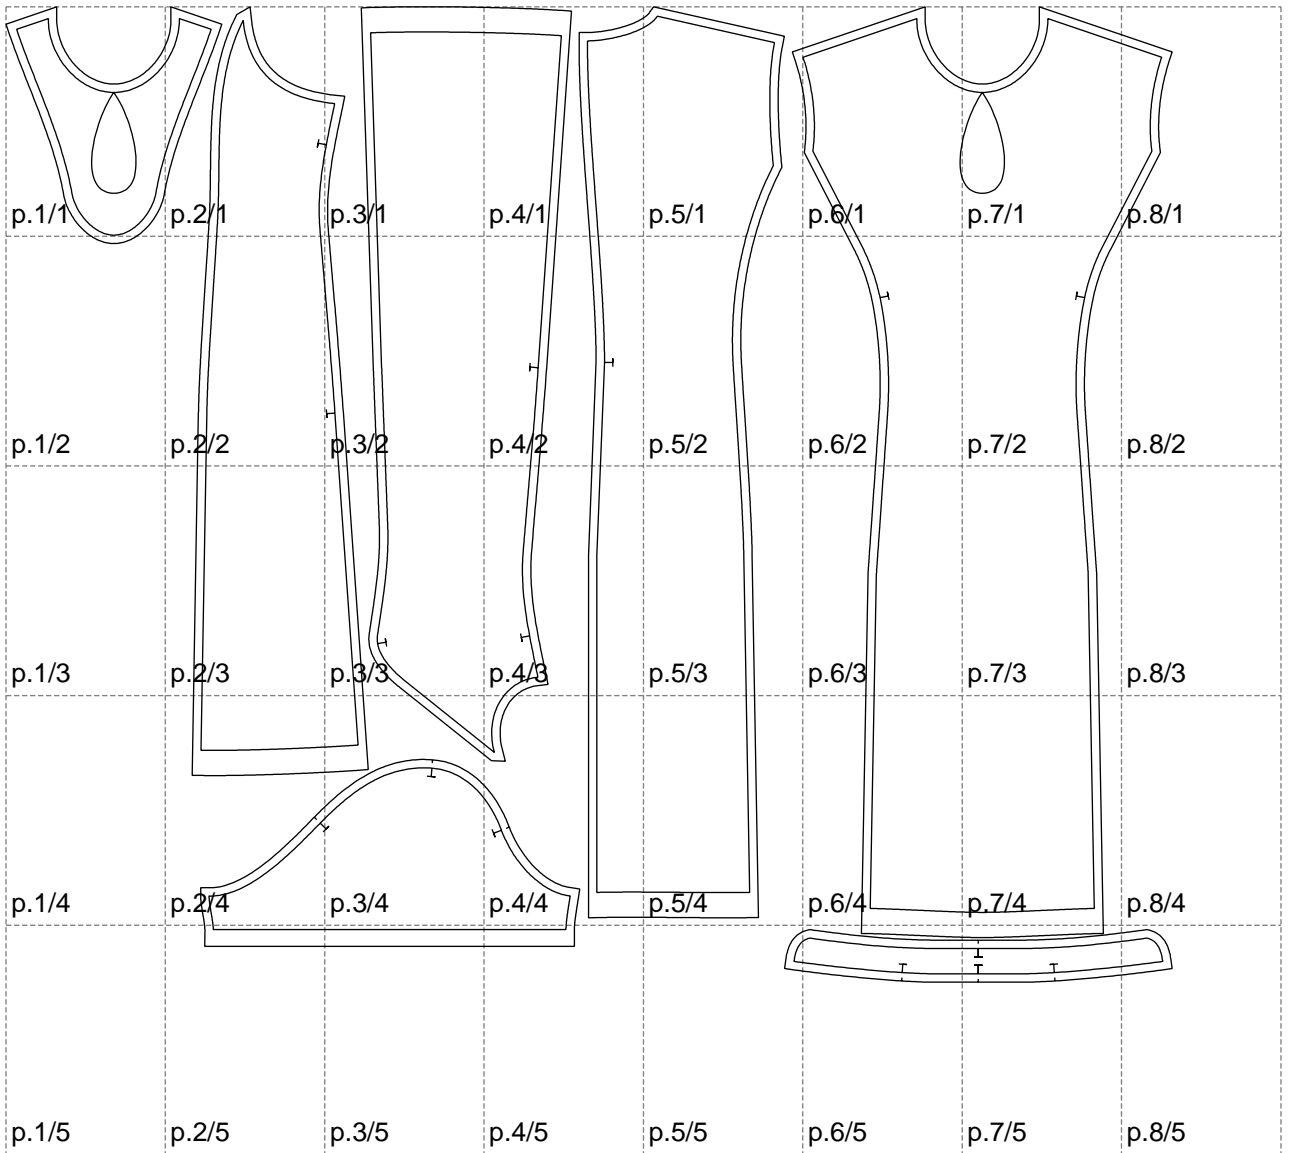

Not for print

Paper size: A4, size:1388.98 x1161.54 mm

# Example

size:1458.72 x1821.37 mm

Maneken =1 ver.0

rz\_1=170

rz\_16=116

rz\_17=100

rz\_18=98.8

rz\_19=124

rz\_20=121

---

. . . . .  
. . . . .  
. . . . .