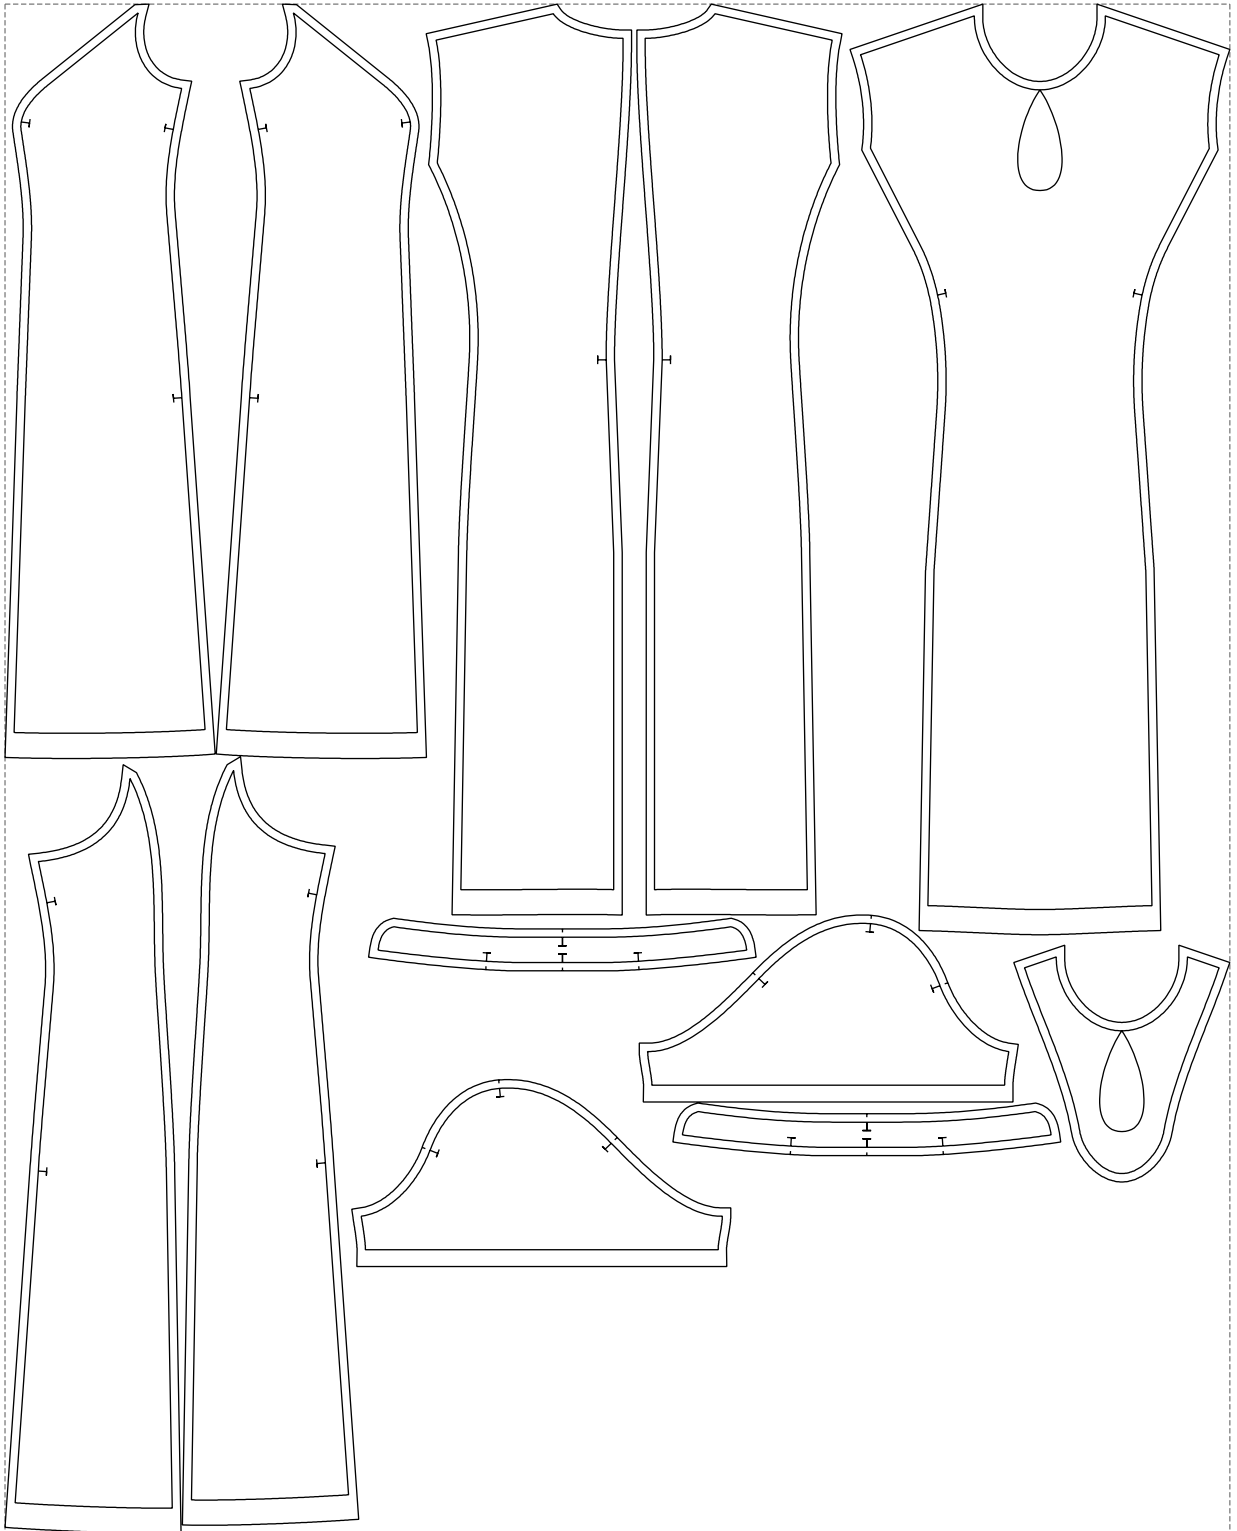

Not for print

Paper size: A4, size:1388.98 x1161.54 mm

# Example

size:1458.72 x1821.37 mm

Maneken =1 ver.0

rz\_1=170

rz\_16=116

rz\_17=100

rz\_18=98.8

rz\_19=124