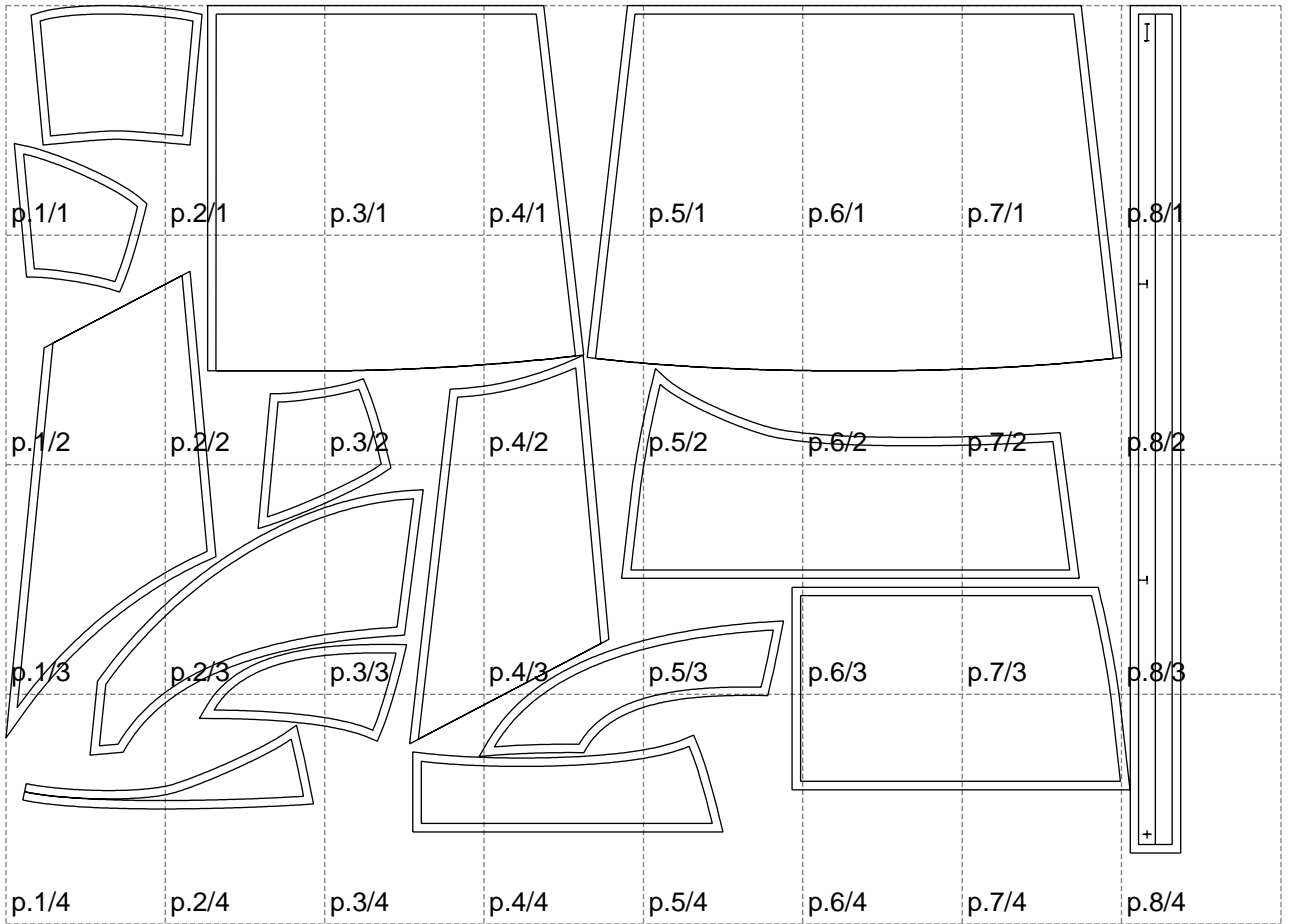

Not for print

Paper size: A4, size:1399.00 x1009.05 mm

# Example

size:1488.99 x1009.05 mm

Maneken =1 ver.0

rz\_1=170

rz\_16=92

rz\_17=78.8

rz\_18=71.8

rz\_19=100

rz\_20=98.1

---

. . . . .  
. . . . .  
. . . . .