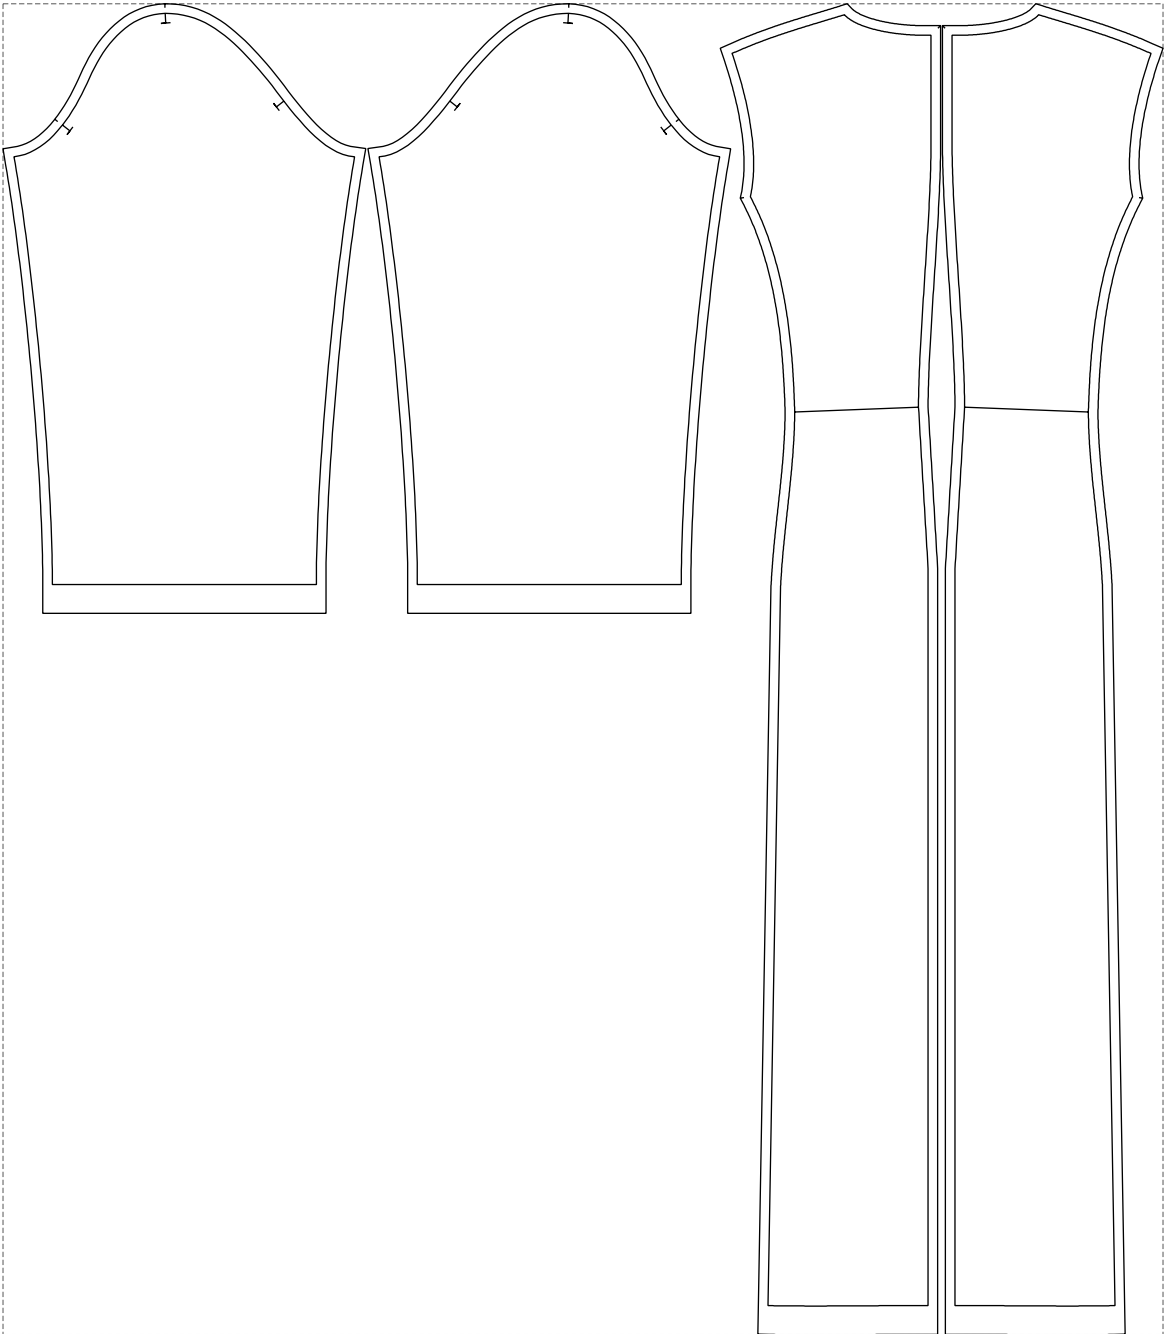

Not for print

Paper size: A4, size:1399.00 x1829.95 mm

# Example

size:1208.79 x1387.21 mm

Maneken =1 ver.0

rz\_1=170

rz\_16=96

rz\_17=82

rz\_18=76

rz\_19=104

rz\_20=101.8

---

. . . . .  
. . . . .  
. . . . .