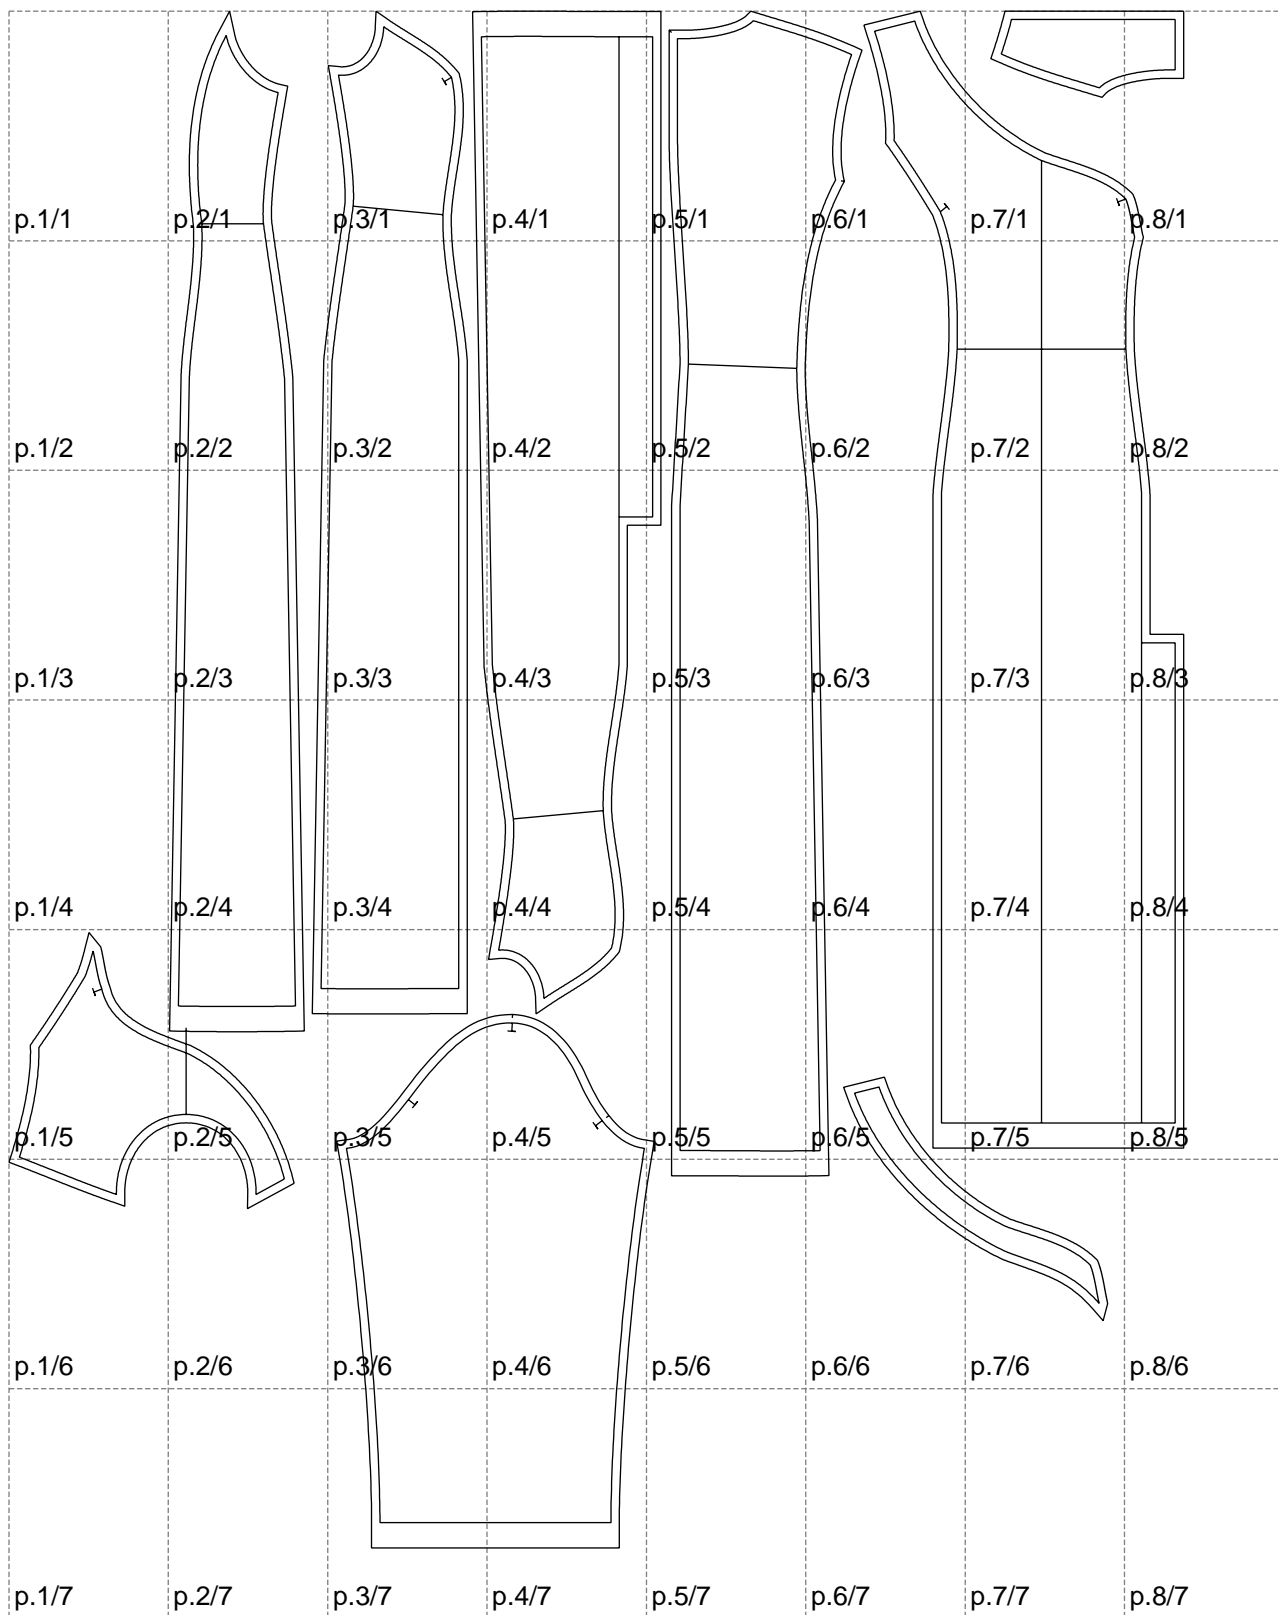

Not for print

Paper size: A4, size:1399.00 x1829.95 mm

# Example

size:1208.79 x1387.21 mm

Maneken =1 ver.0

rz\_1=170

rz\_16=96

rz\_17=82

rz\_18=76

rz\_19=104

rz\_20=101.8

---

. . . . .  
. . . . .  
. . . . .