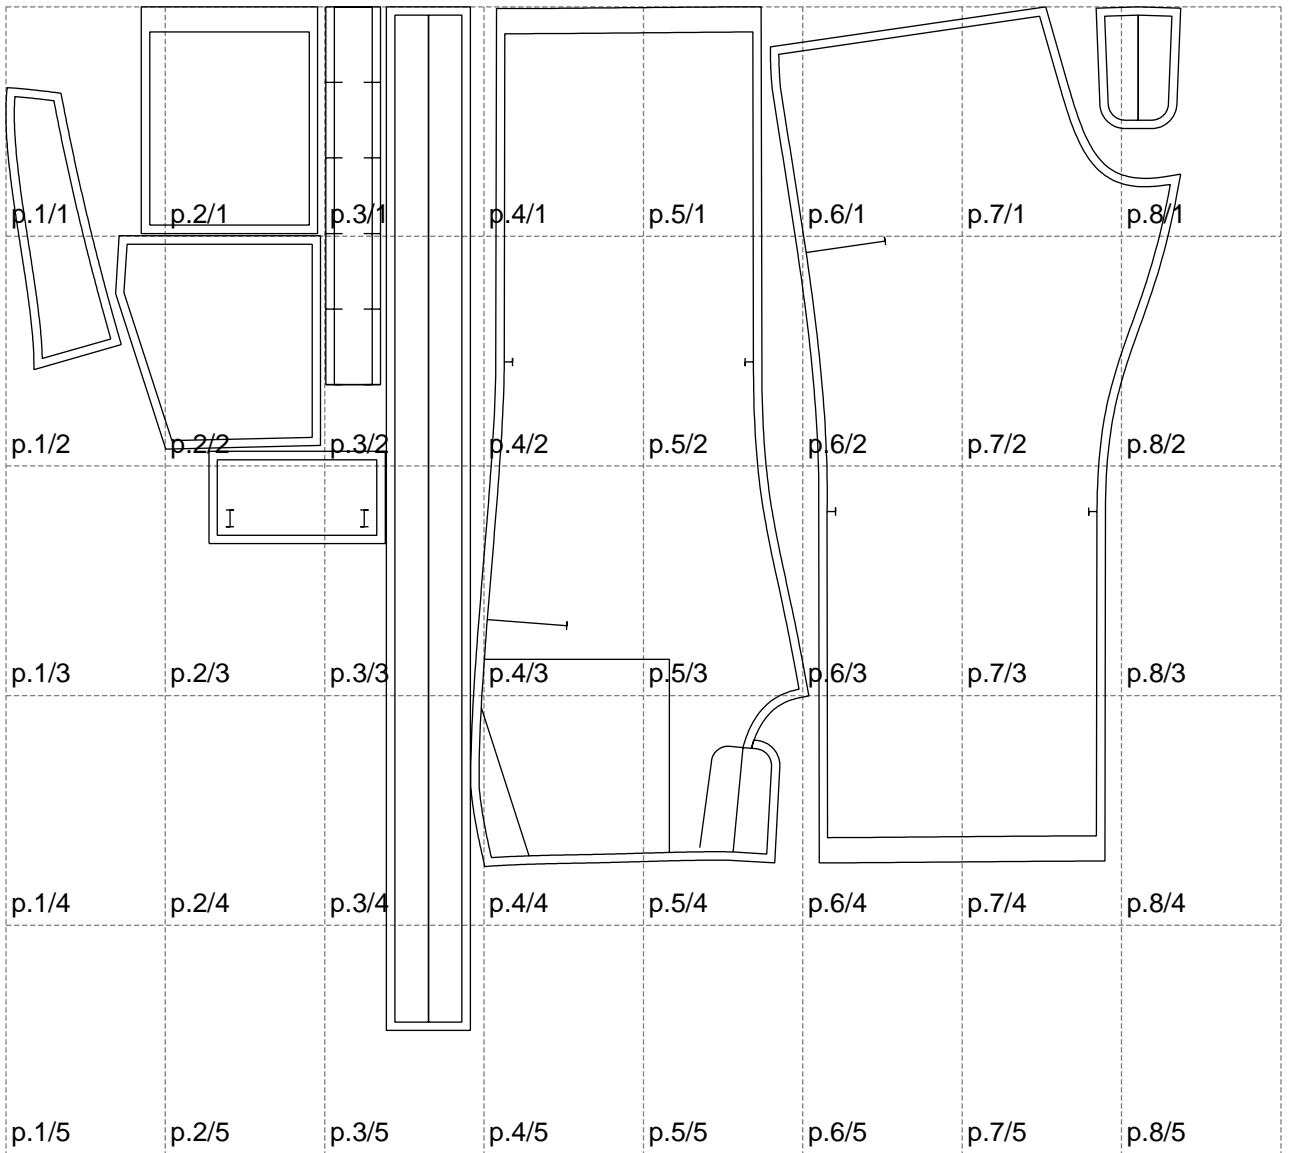

Not for print

Paper size: A4, size:1399.00 x1219.05 mm

# Example

size:1488.94 x2043.47 mm

Maneken =1 ver.0

rz\_1=170

rz\_16=120

rz\_17=104

rz\_18=103.6

rz\_19=128

rz\_20=125.1

---

. . . . .  
. . . . .  
. . . . .