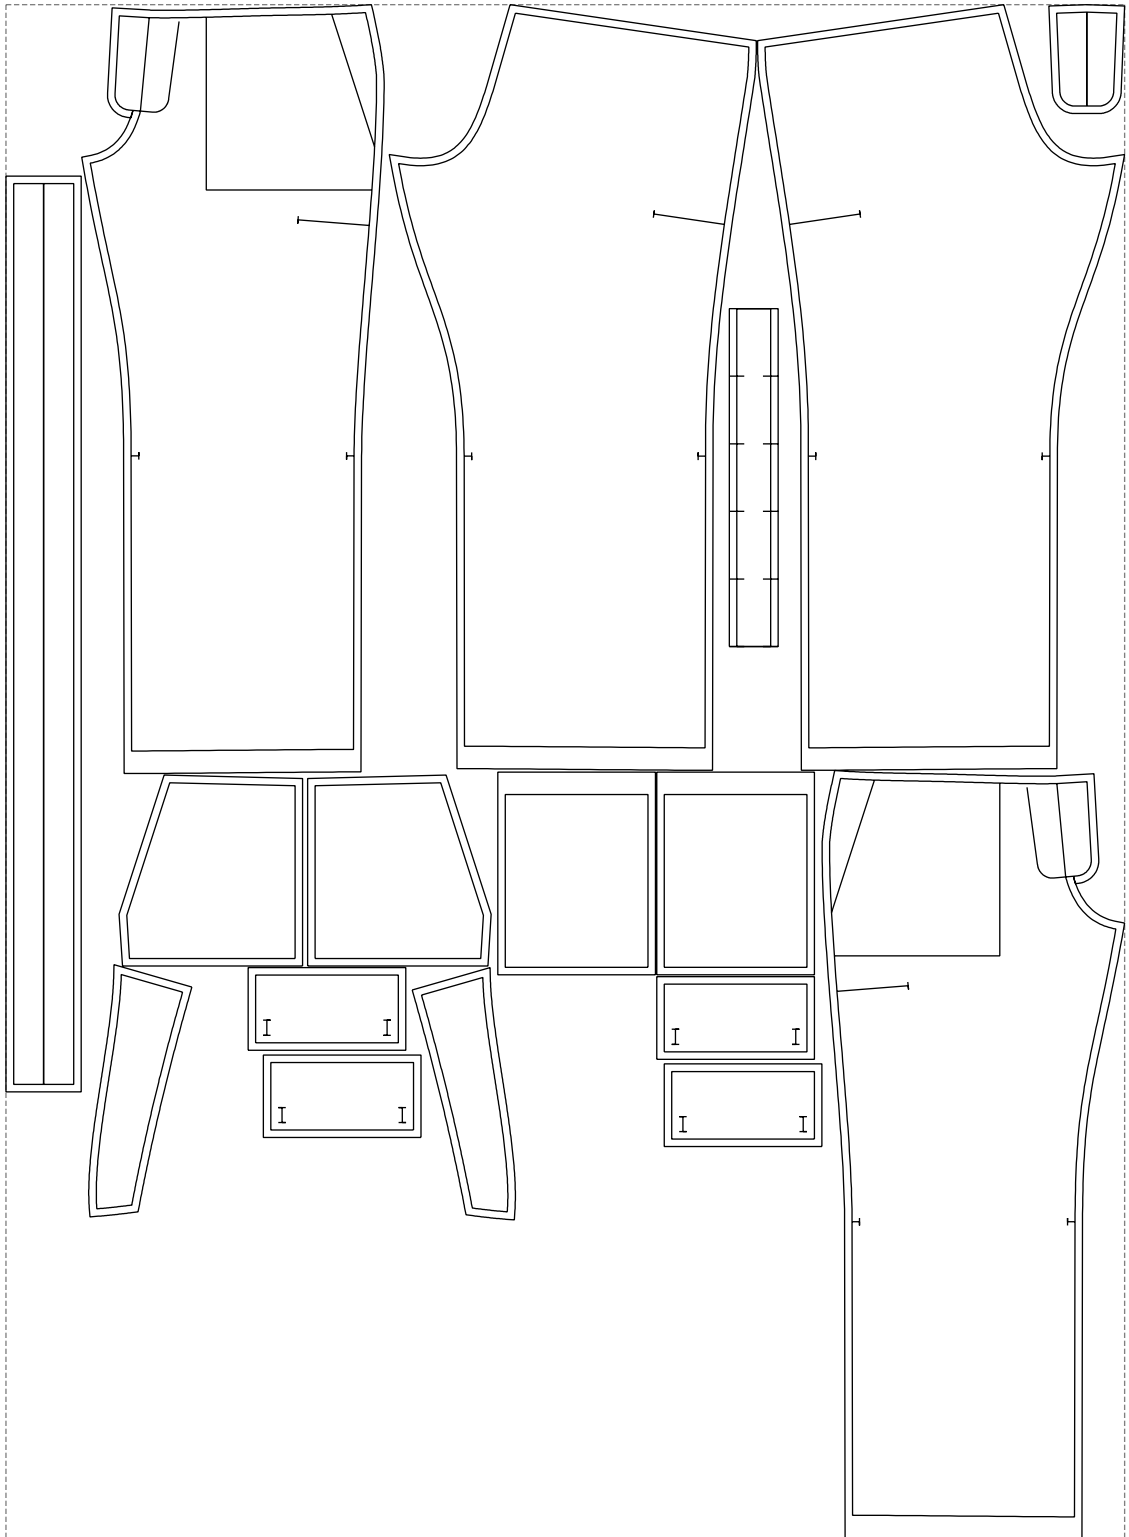

Not for print

Paper size: A4, size:1399.00 x1219.05 mm

# Example

size:1488.94 x2043.47 mm

Maneken =1 ver.0

rz\_1=170

rz\_16=120

rz\_17=104

rz\_18=103.6

rz\_19=128

rz\_20=125.1

---

. . . . .  
. . . . .  
. . . . .