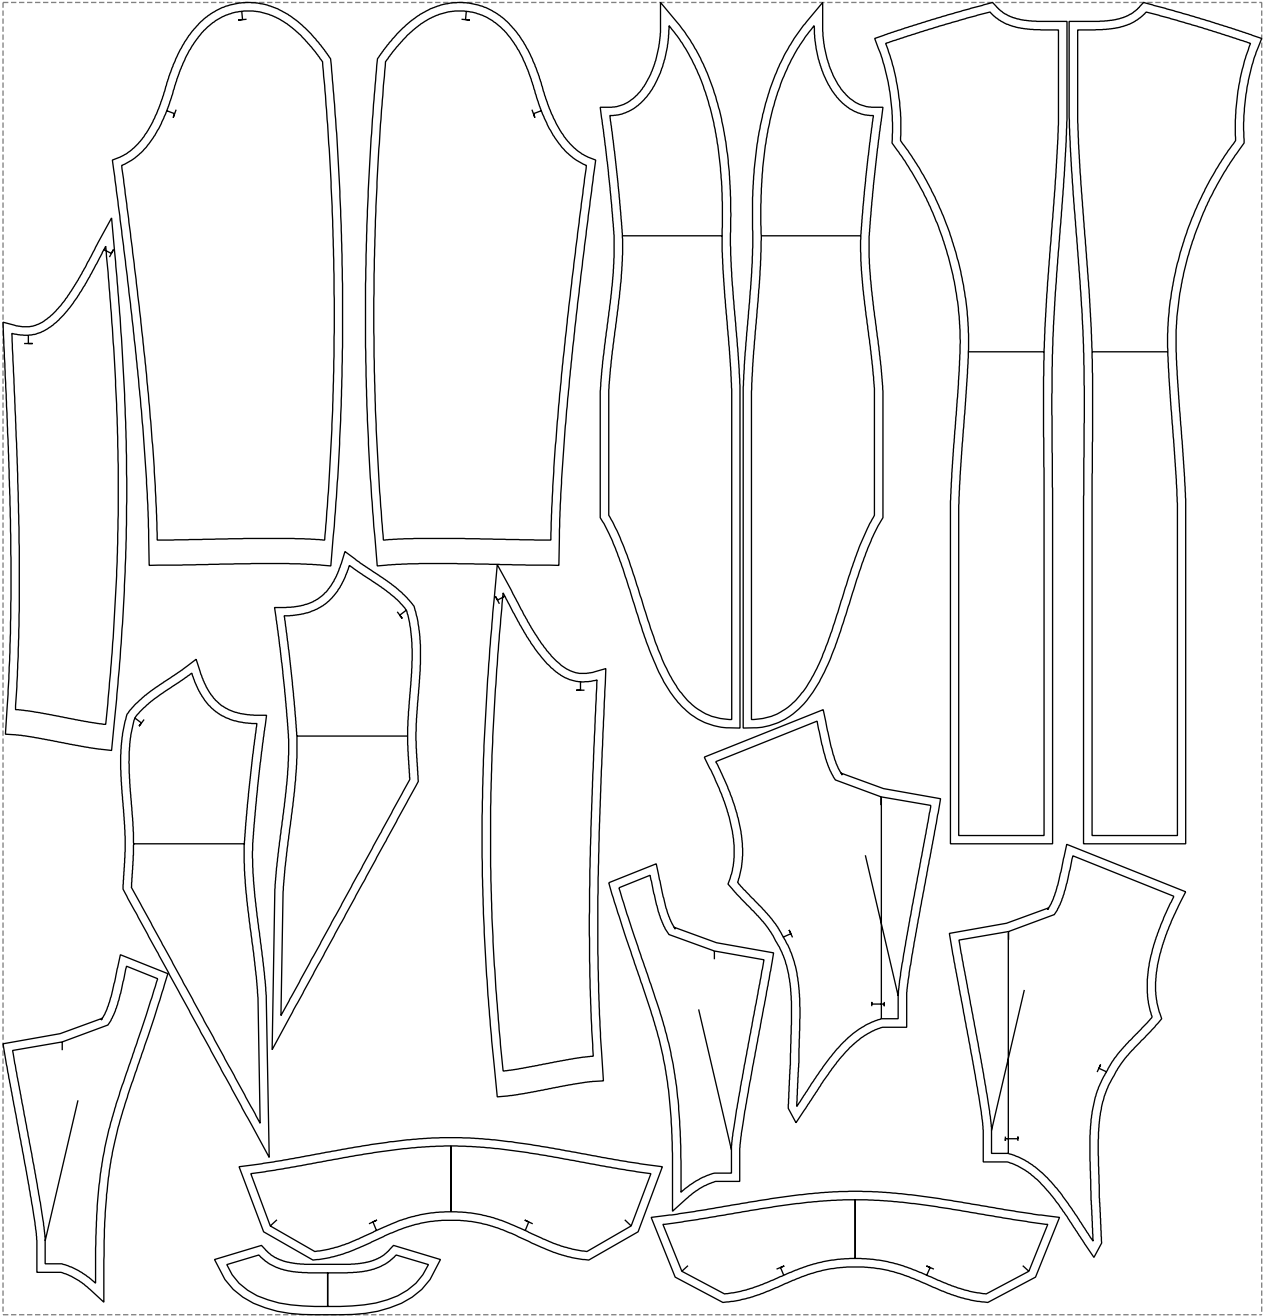

Not for print

Paper size: A4, size:1399.00 x1125.69 mm

# Example

size:1499.00 x1563.14 mm

Maneken =1 ver.0

rz\_1=170

rz\_16=92

rz\_17=78.8

rz\_18=71.8

rz\_19=100