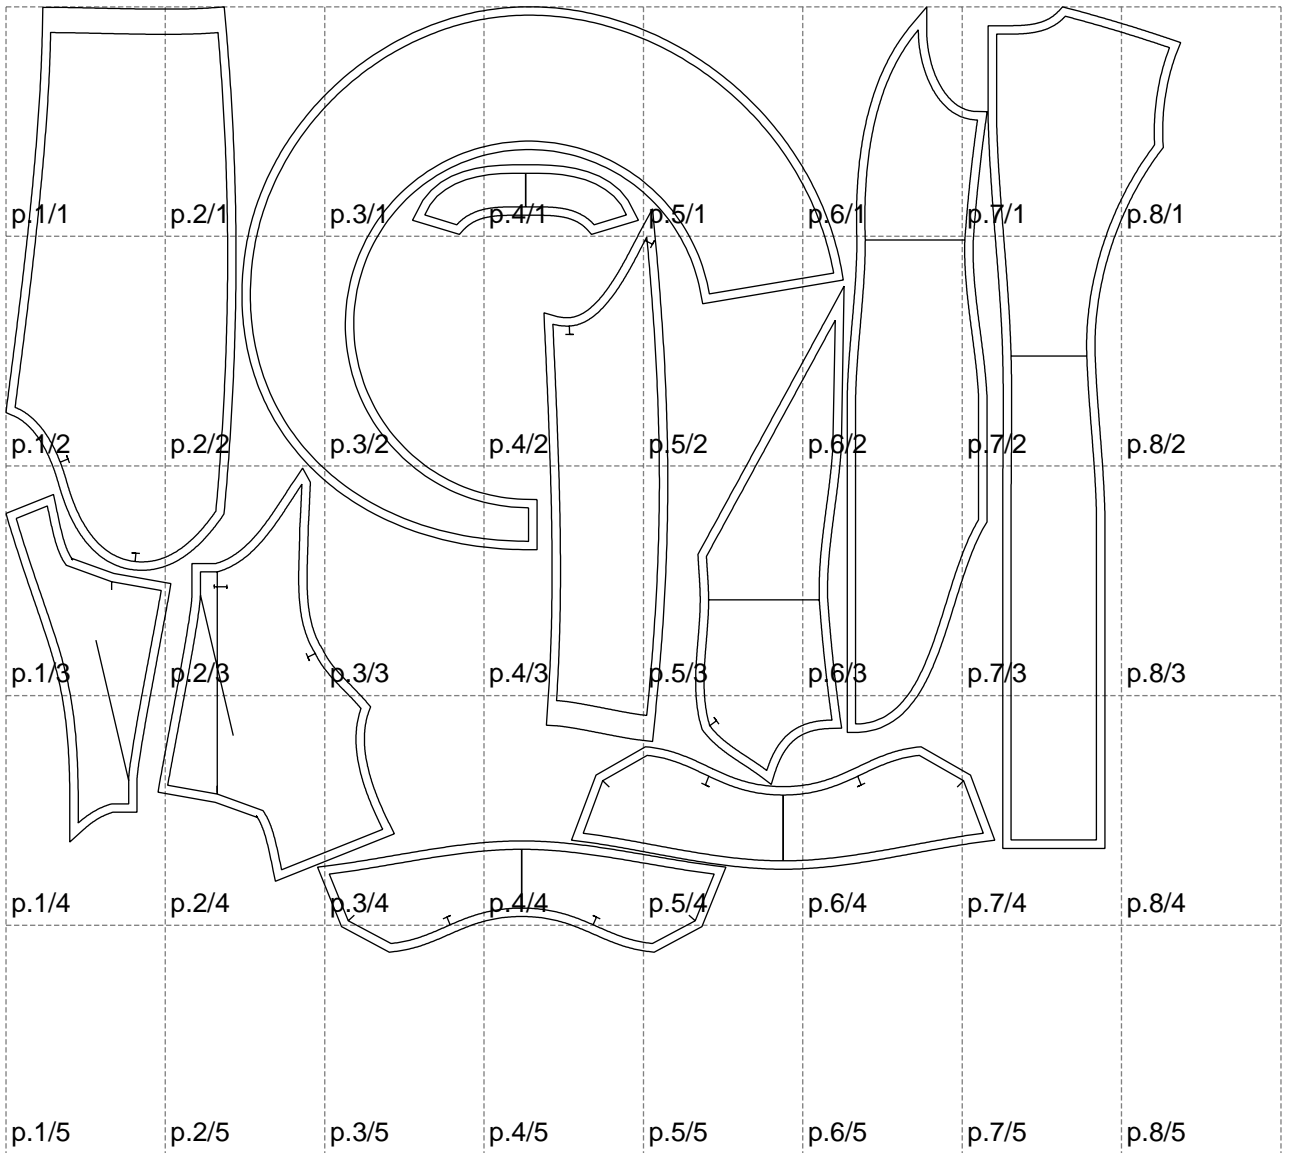

Not for print

Paper size: A4, size:1399.00 x1125.69 mm

# Example

size:1499.00 x1563.14 mm

Maneken =1 ver.0

rz\_1=170

rz\_16=92

rz\_17=78.8

rz\_18=71.8

rz\_19=100

rz\_20=98.1

---

. . . . .  
. . . . .  
. . . . .