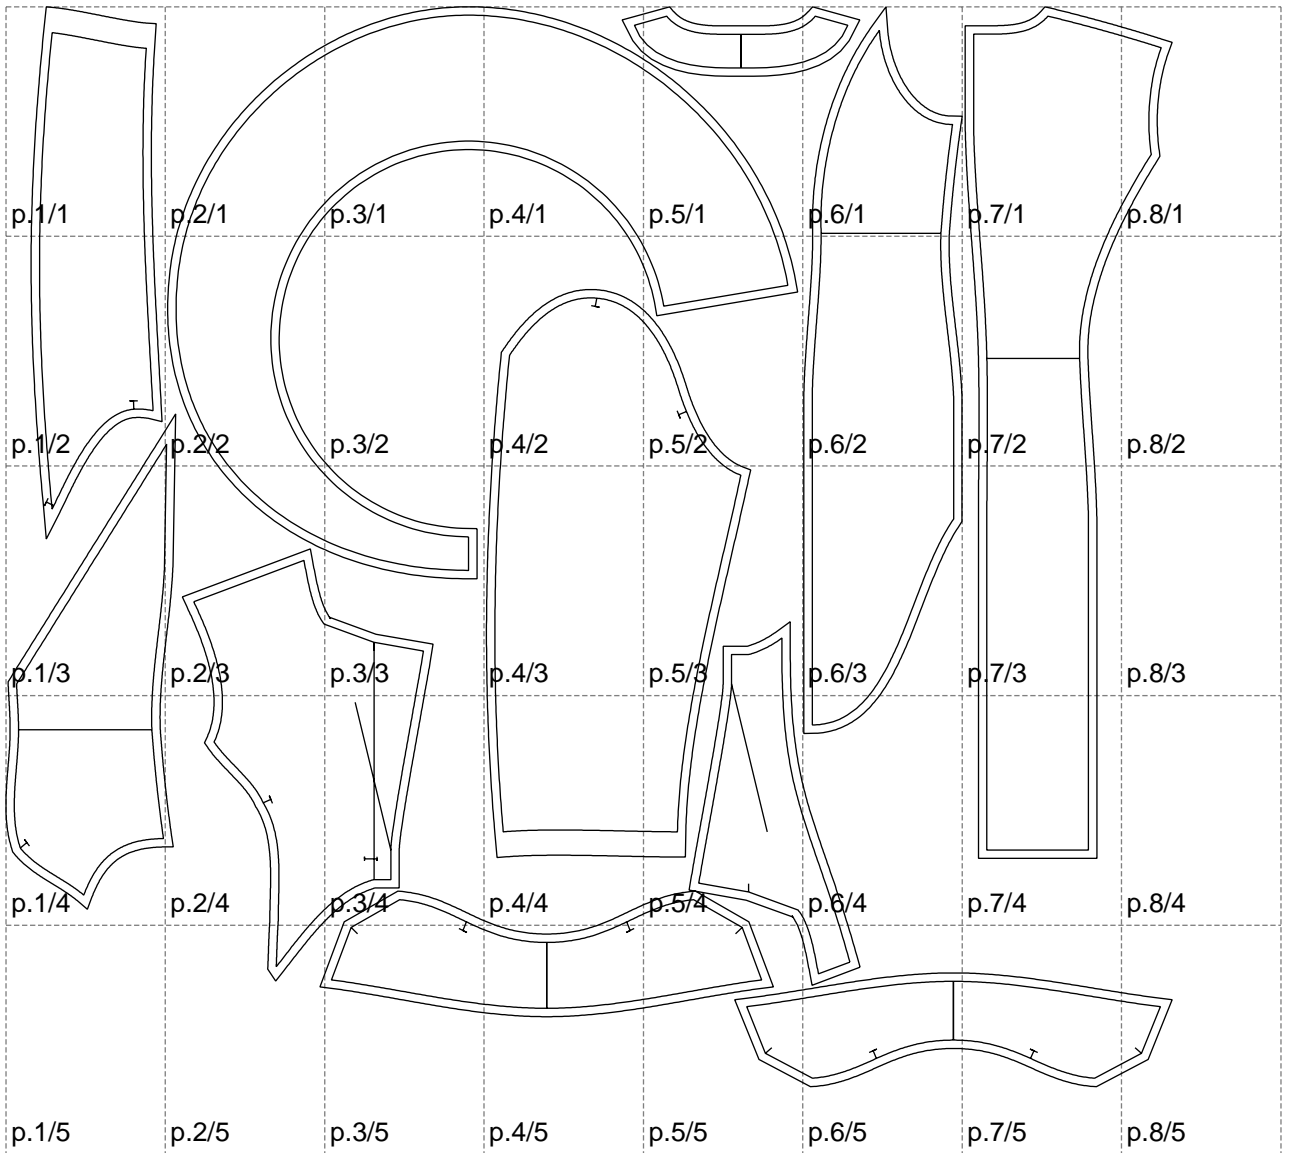

Not for print

Paper size: A4, size:1388.94 x1286.09 mm

# Example

size:1499.00 x1707.04 mm

Maneken =1 ver.0

rz\_1=170

rz\_16=108

rz\_17=92.5

rz\_18=89.2

rz\_19=116

rz\_20=113

---

. . . . .  
. . . . .  
. . . . .