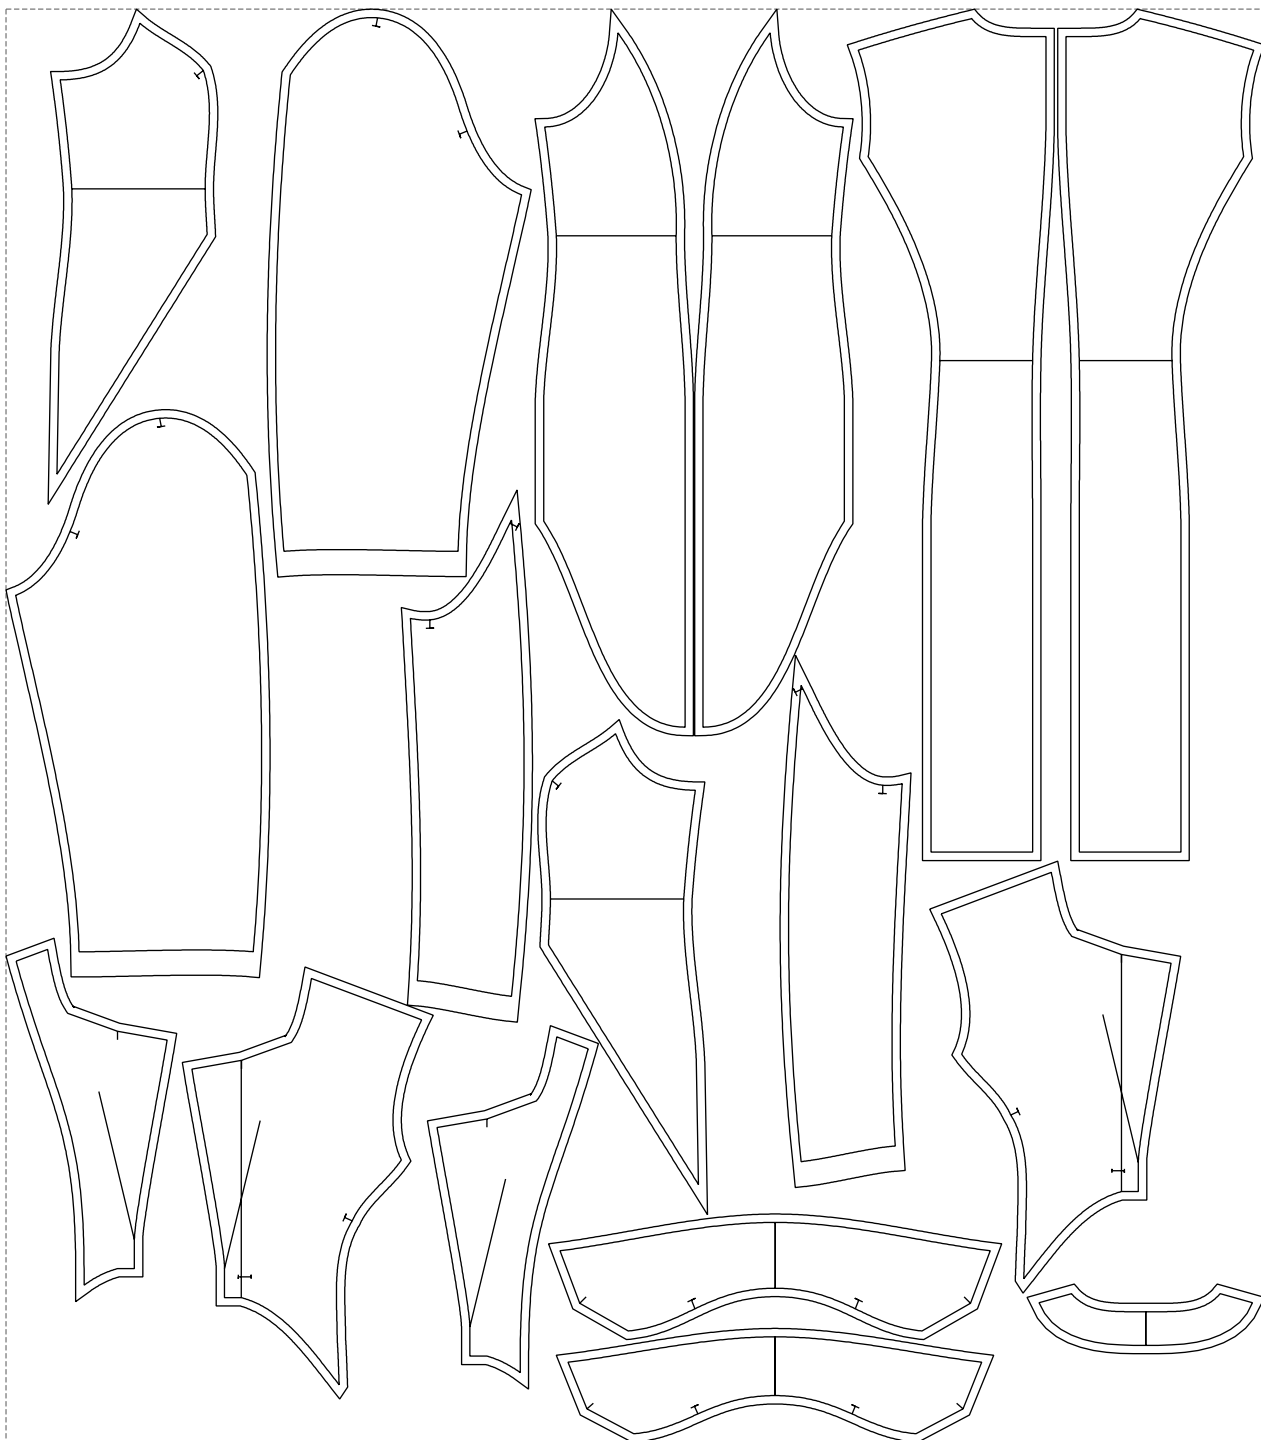

Not for print

Paper size: A4, size:1388.94 x1286.09 mm

# Example

size:1499.00 x1707.04 mm

Maneken =1 ver.0

rz\_1=170

rz\_16=108

rz\_17=92.5

rz\_18=89.2

rz\_19=116