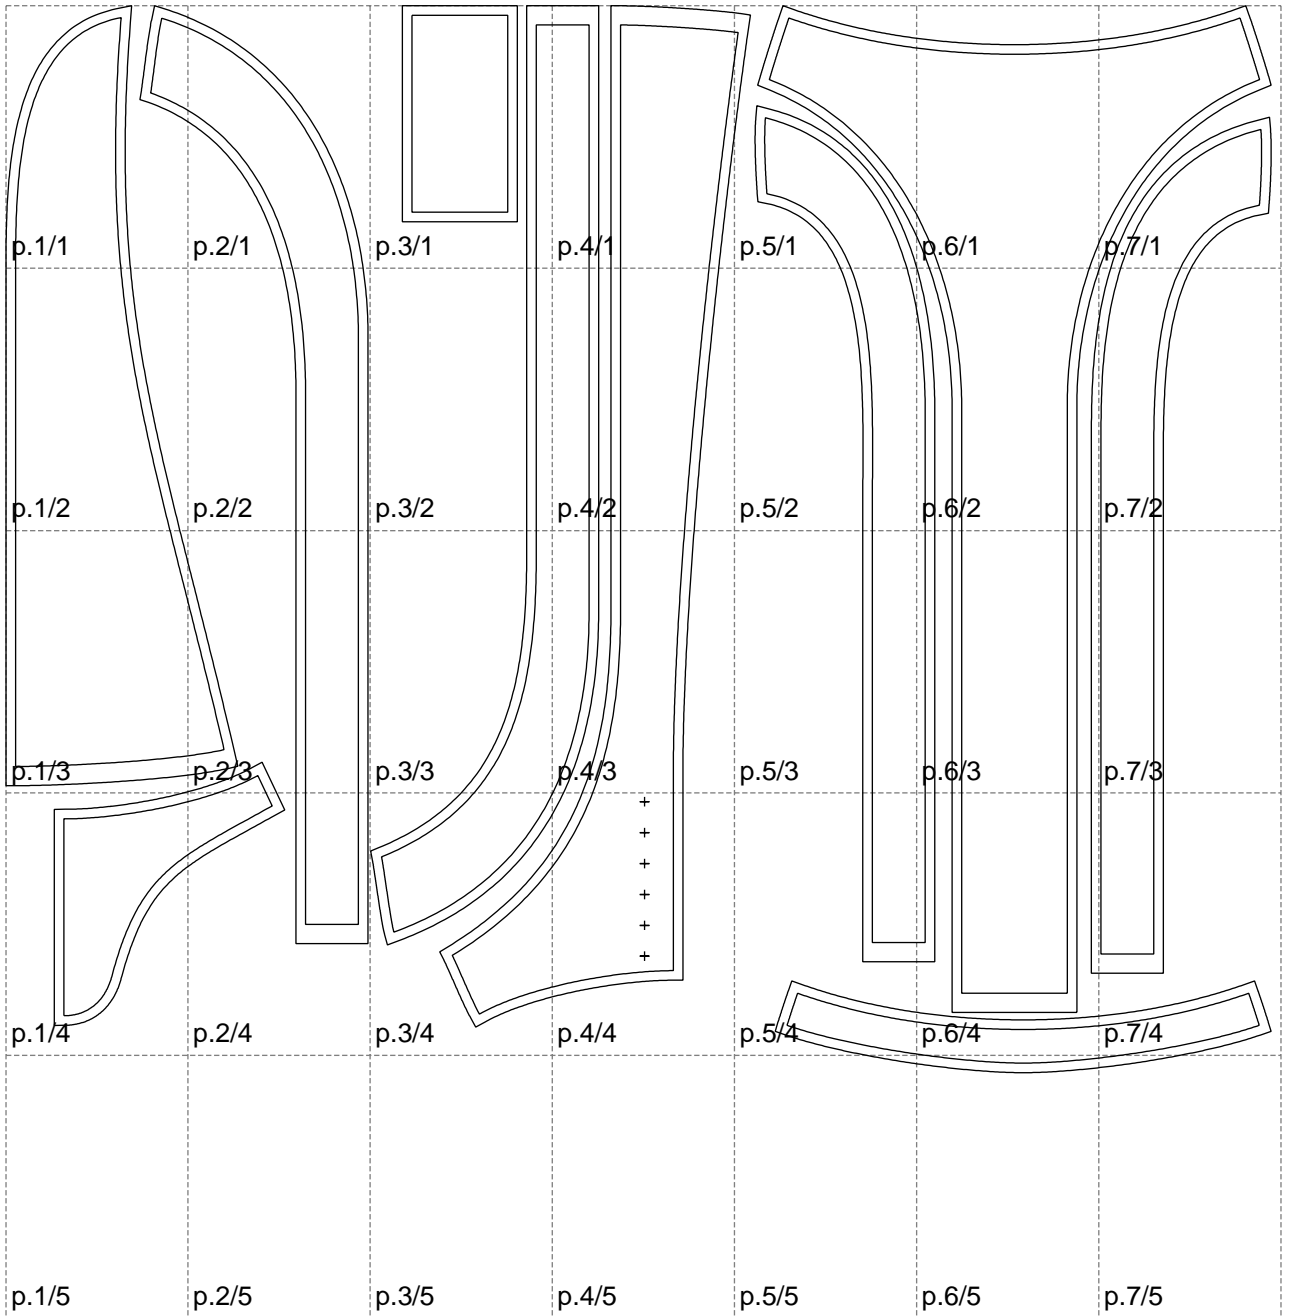

Not for print

Paper size: A4, size:1318.48 x1111.64 mm

# Example

size:1438.94 x2672.55 mm

Maneken =1 ver.0

rz\_1=170

rz\_16=100

rz\_17=85.4

rz\_18=80.2

rz\_19=108

rz\_20=105.4

---

. . . . .  
. . . . .  
. . . . .