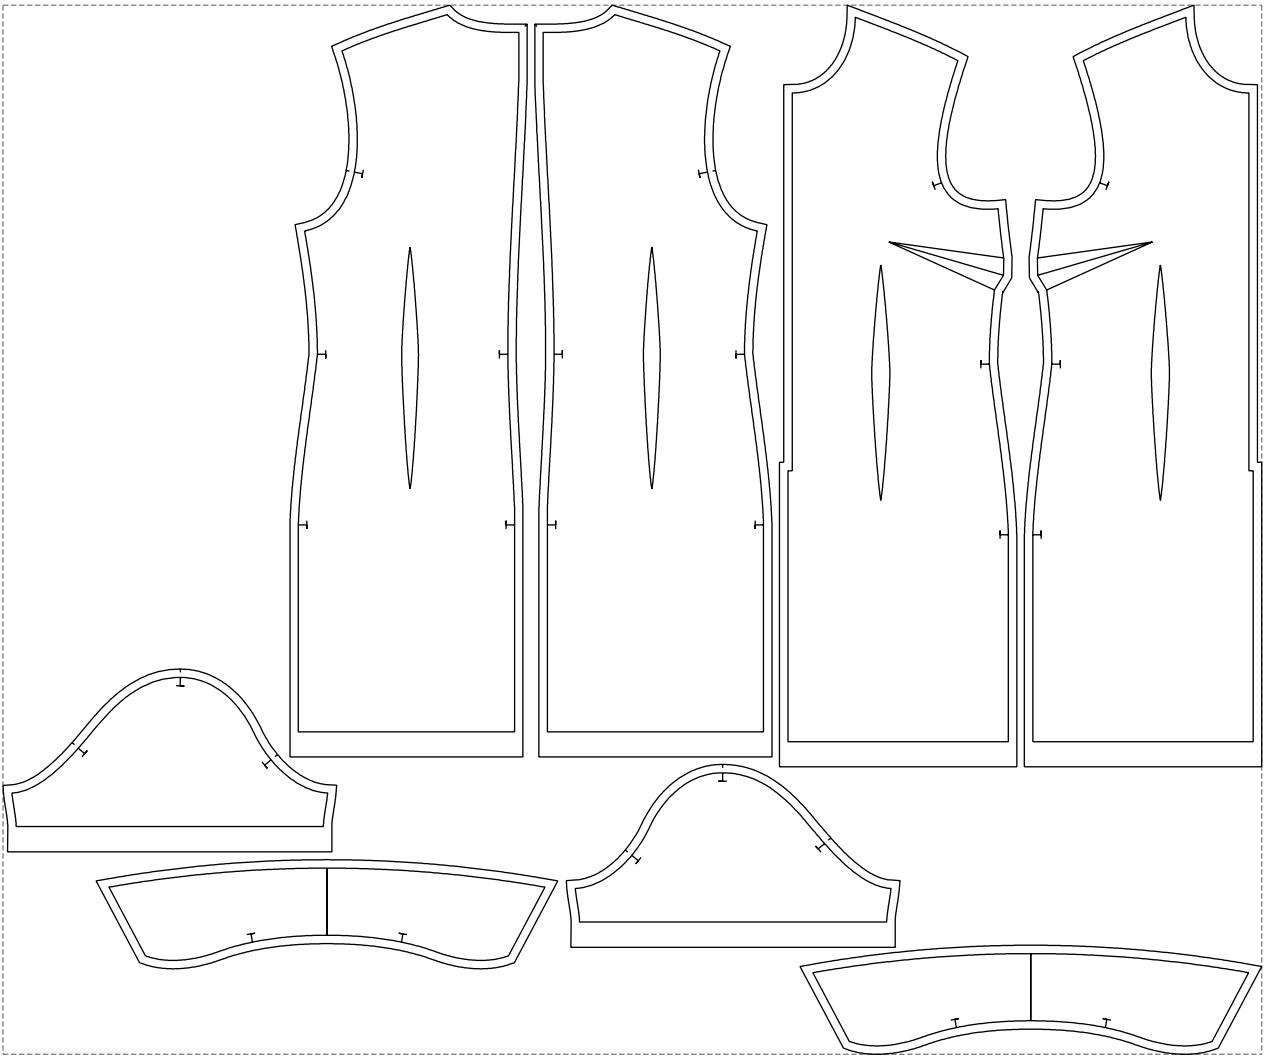

Not for print

Paper size: A4, size:1399.00 x907.32 mm

# Example

size:1499.00 x1249.78 mm

Maneken =1 ver.0

rz\_1=170

rz\_16=96

rz\_17=82

rz\_18=76

rz\_19=104

rz\_20=101.8

---

. . . . .  
. . . . .  
. . . . .