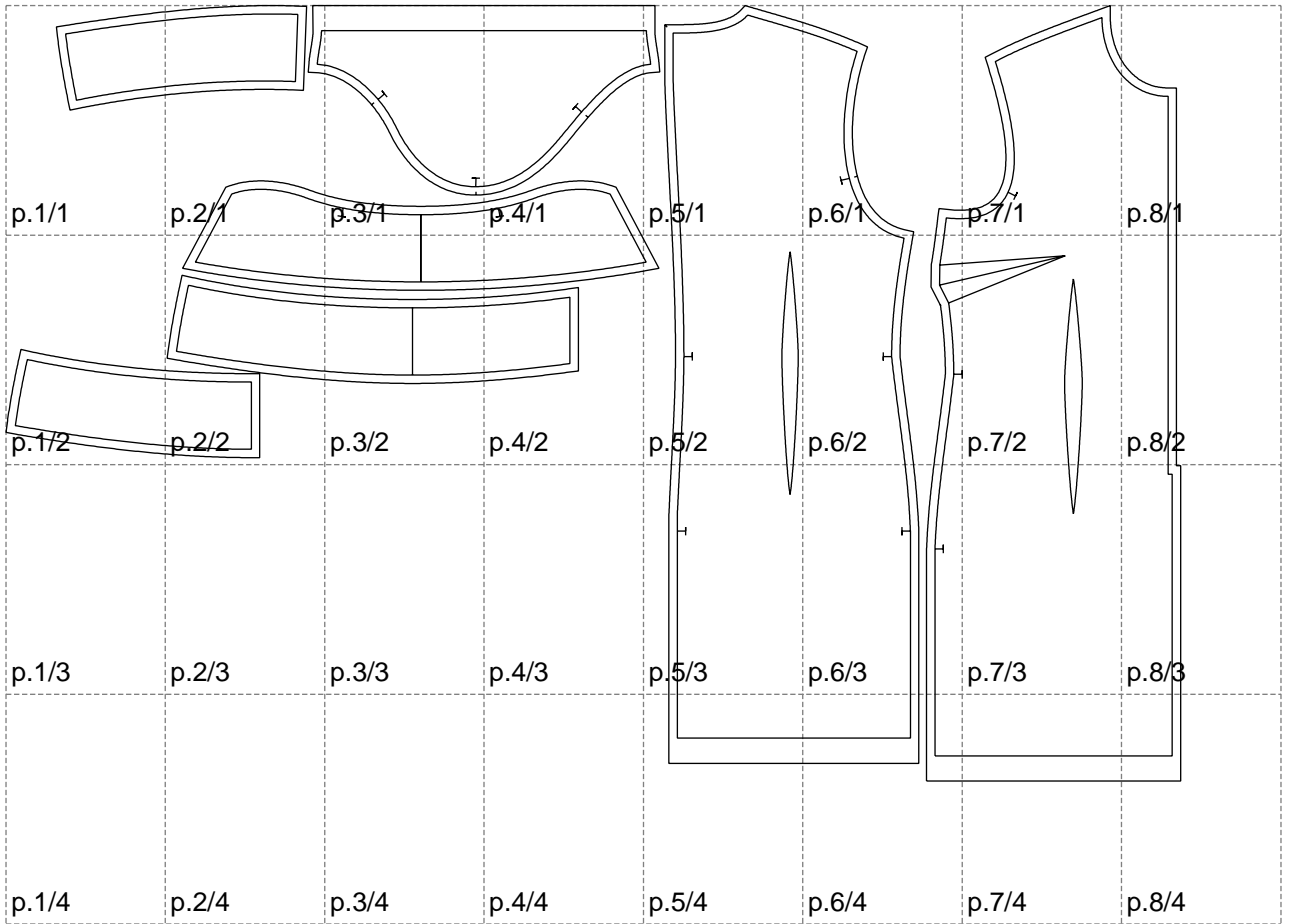

Not for print

Paper size: A4, size:1399.00 x923.51 mm

# Example

size:1499.00 x1266.91 mm

Maneken =1 ver.0

rz\_1=170

rz\_16=104

rz\_17=88.9

rz\_18=84.4

rz\_19=112

rz\_20=109.3

---

. . . . .  
. . . . .  
. . . . .