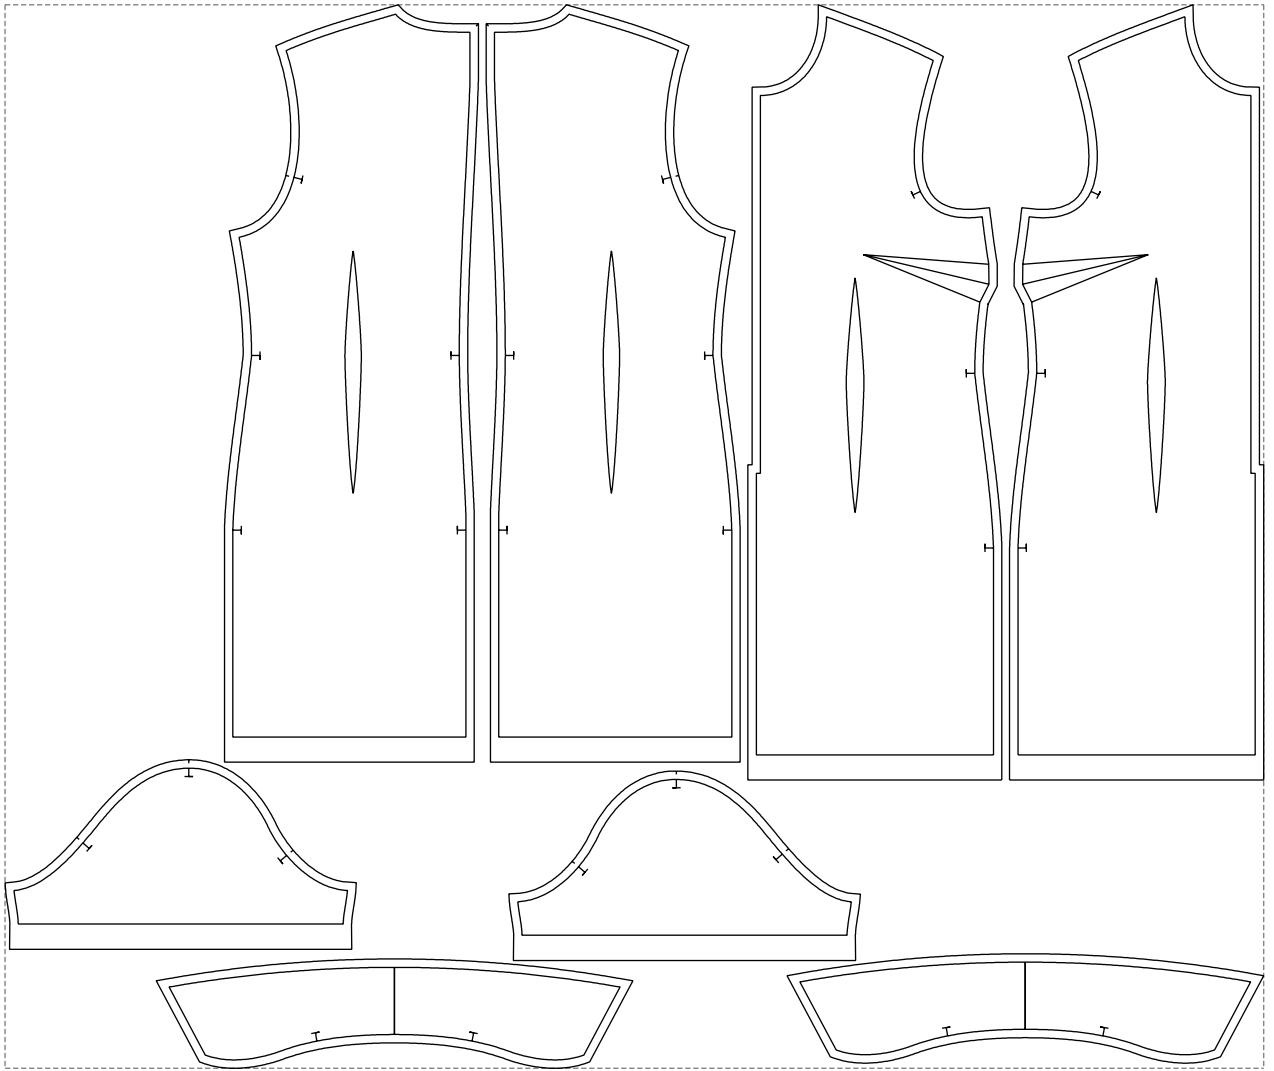

# Example

size:1499.00 x1266.91 mm

Maneken =1 ver.0

rz\_1=170

rz\_16=104

rz\_17=88.9

rz\_18=84.4

rz\_19=112