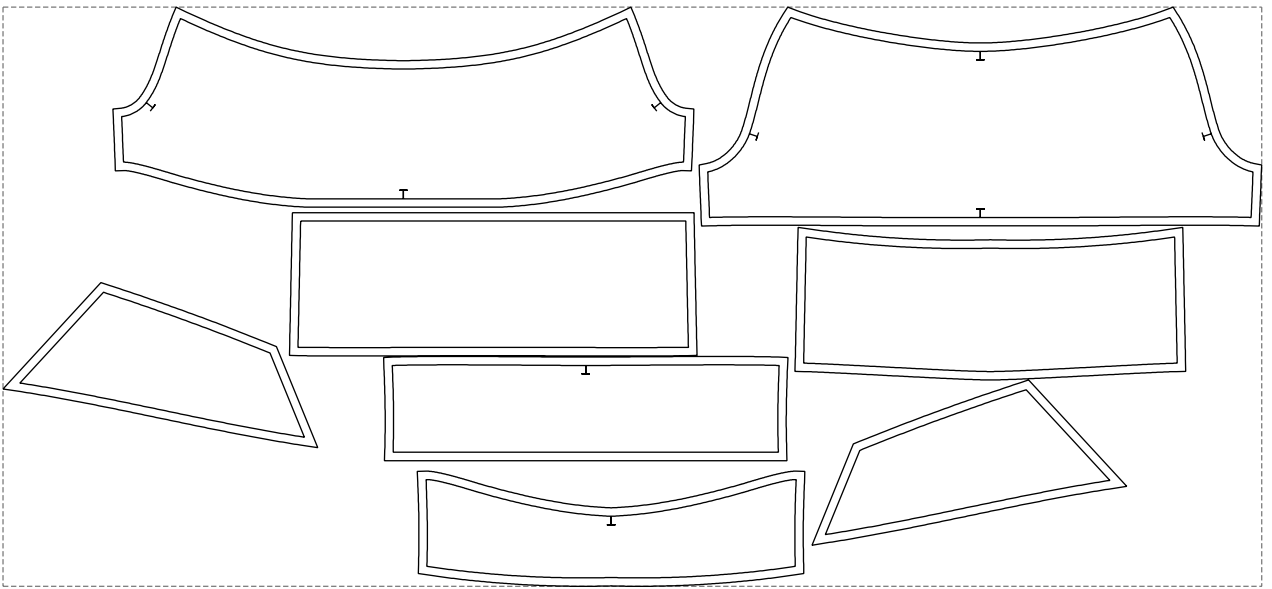

Not for print

Paper size: A4, size:1399.00 x665.82 mm

# Example

size:1499.00 x689.82 mm

Maneken =1 ver.0

rz\_1=170

rz\_16=88

rz\_17=75.6

rz\_18=67.6

rz\_19=96

rz\_20=94.6

---

. . . . .  
. . . . .  
. . . . .