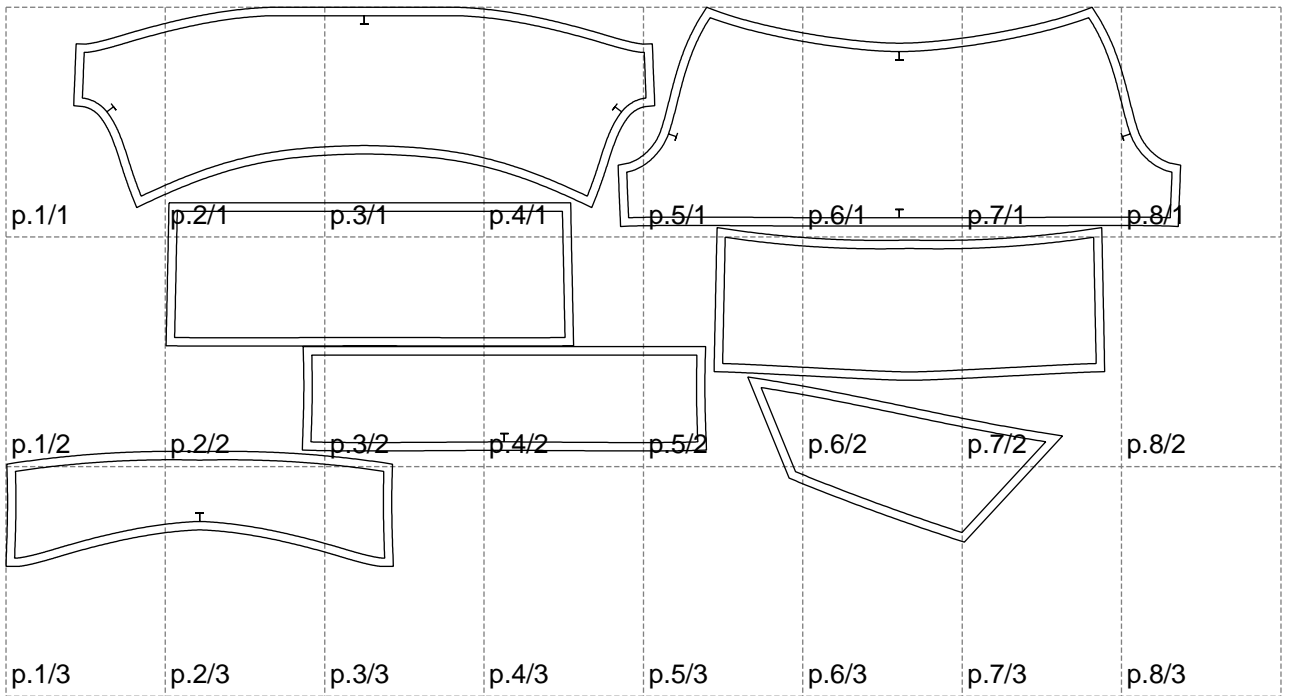

Not for print

Paper size: A4, size:1399.00 x665.82 mm

# Example

size:1499.00 x689.82 mm

Maneken =1 ver.0

rz\_1=170

rz\_16=88

rz\_17=75.6

rz\_18=67.6

rz\_19=96

rz\_20=94.6

---

. . . . .  
. . . . .  
. . . . .