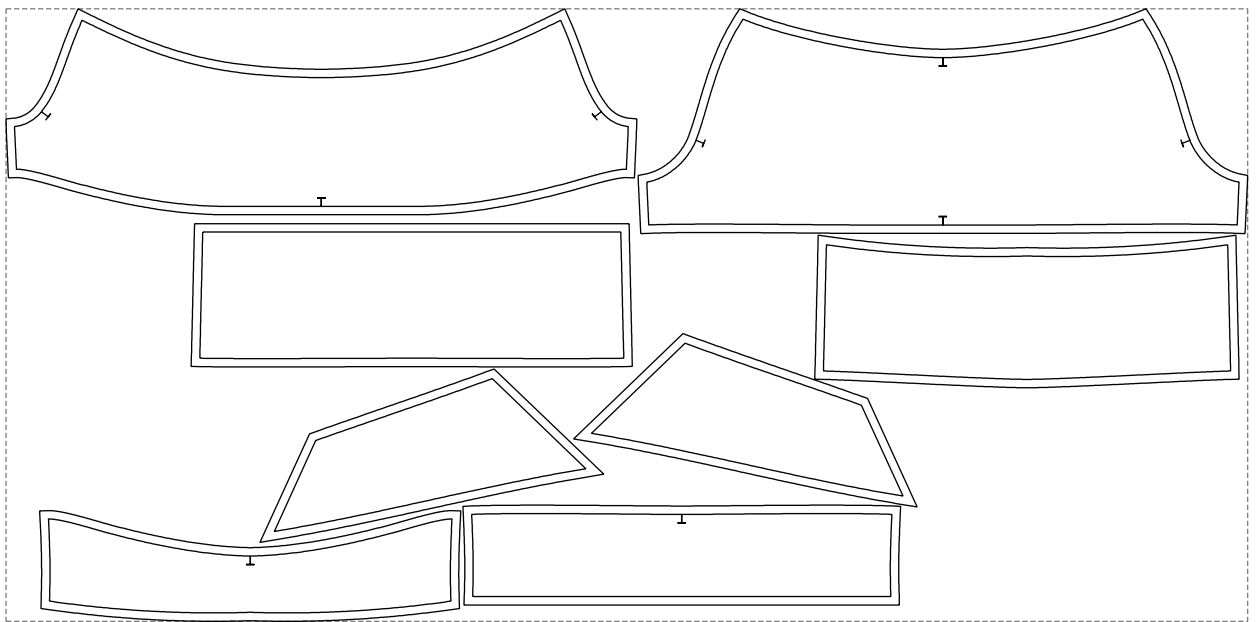

Not for print

Paper size: A4, size:1399.00 x719.30 mm

# Example

size:1478.80 x729.70 mm

Maneken =1 ver.0

rz\_1=170

rz\_16=96

rz\_17=82

rz\_18=76

rz\_19=104

rz\_20=101.8

---

. . . . .  
. . . . .  
. . . . .