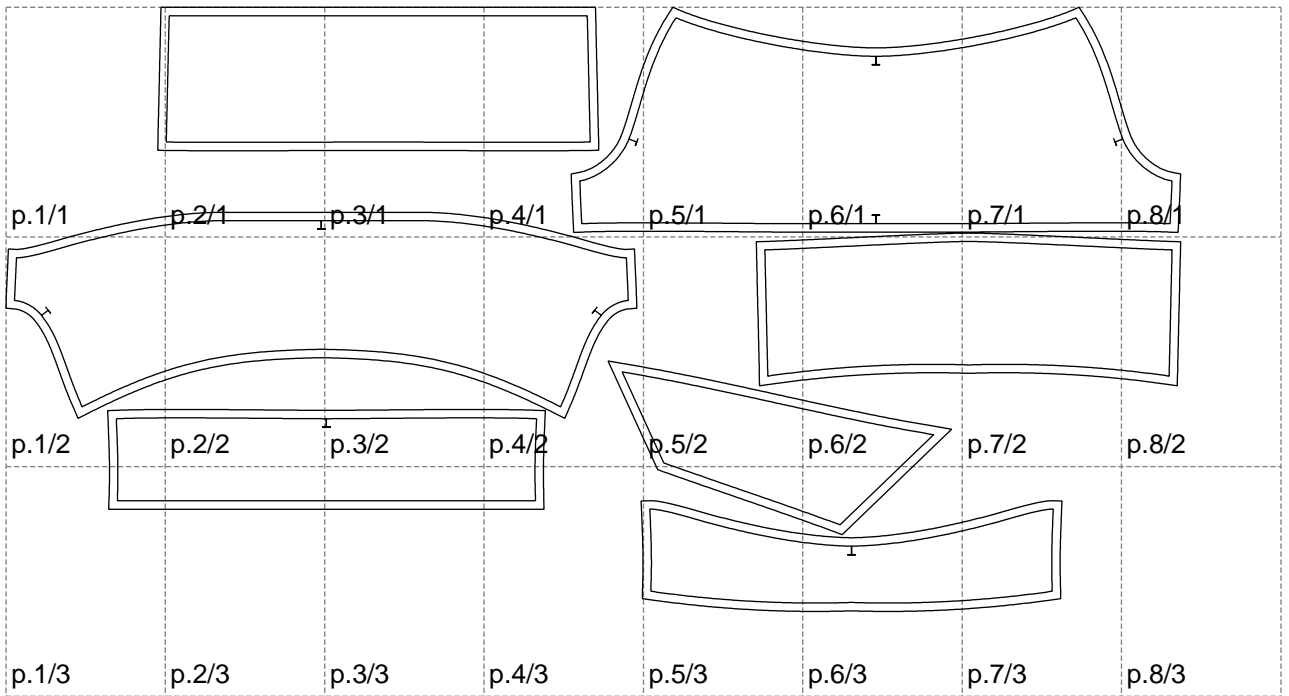

Not for print

Paper size: A4, size:1399.00 x719.30 mm

# Example

size:1478.80 x729.70 mm

Maneken =1 ver.0

rz\_1=170

rz\_16=96

rz\_17=82

rz\_18=76

rz\_19=104

rz\_20=101.8

---

. . . . .  
. . . . .  
. . . . .