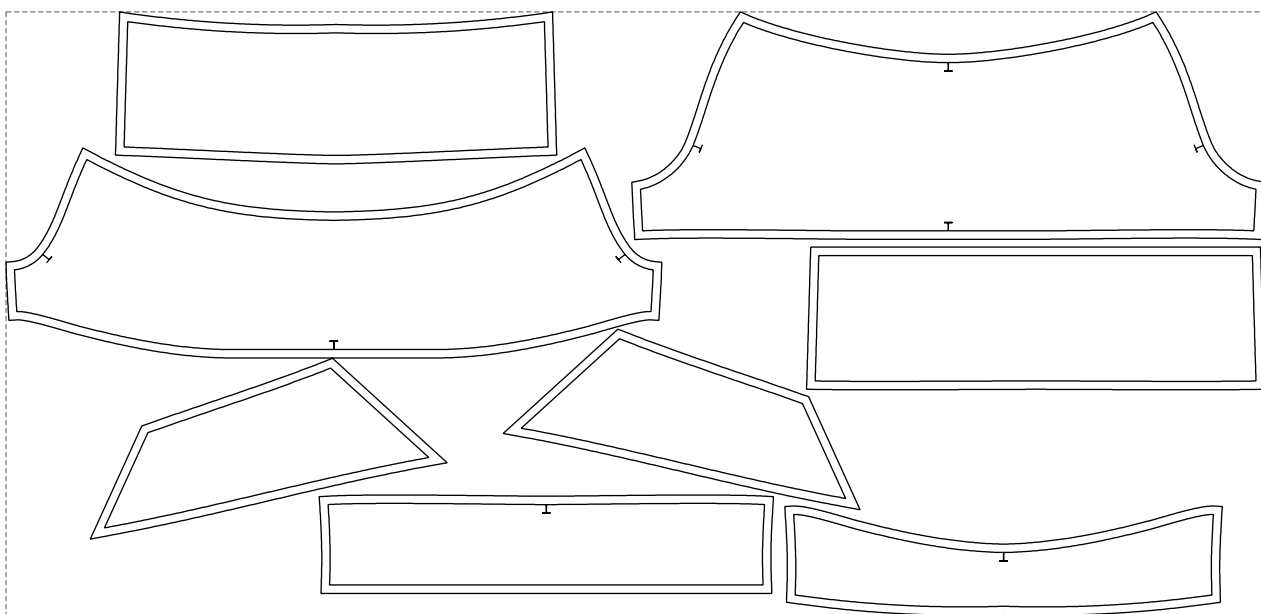

Not for print

Paper size: A4, size:1399.00 x742.27 mm

# Example

size:1499.00 x718.63 mm

Maneken =1 ver.0

rz\_1=170

rz\_16=100

rz\_17=85.4

rz\_18=80.2

rz\_19=108

rz\_20=105.4

---

. . . . .  
. . . . .  
. . . . .