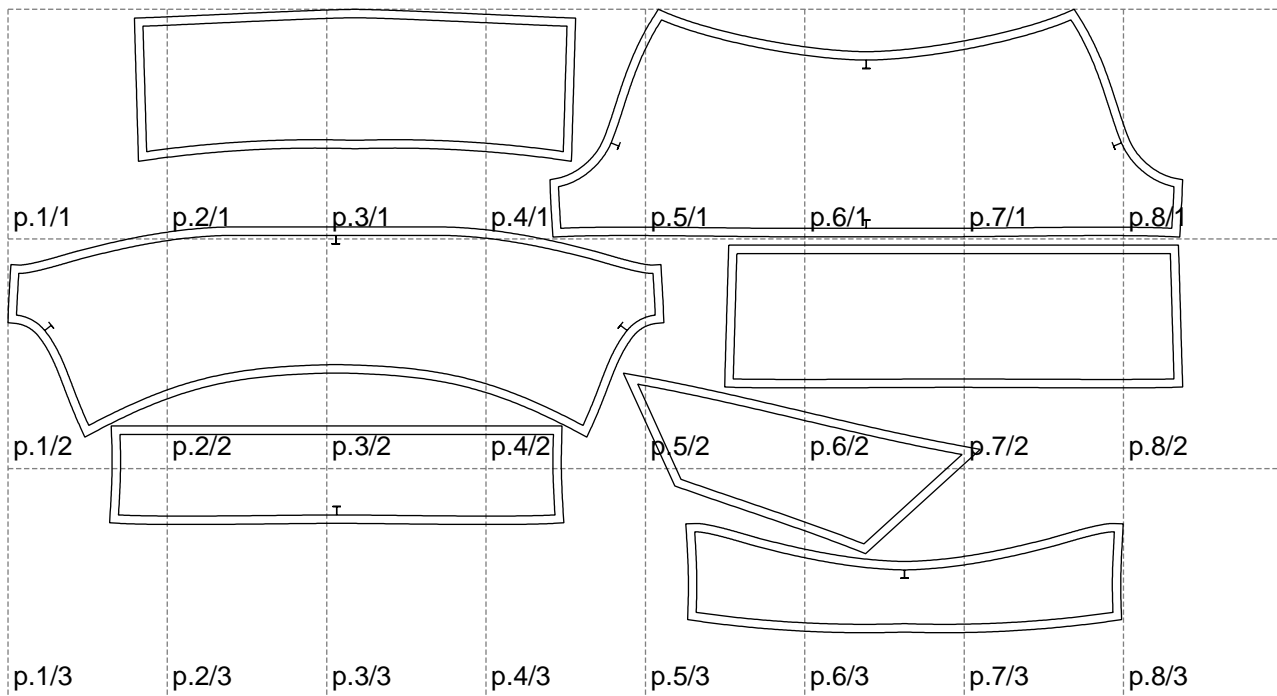

Not for print

Paper size: A4, size:1399.00 x742.27 mm

# Example

size:1499.00 x718.63 mm

Maneken =1 ver.0

rz\_1=170

rz\_16=100

rz\_17=85.4

rz\_18=80.2

rz\_19=108

rz\_20=105.4

---

. . . . .  
. . . . .  
. . . . .