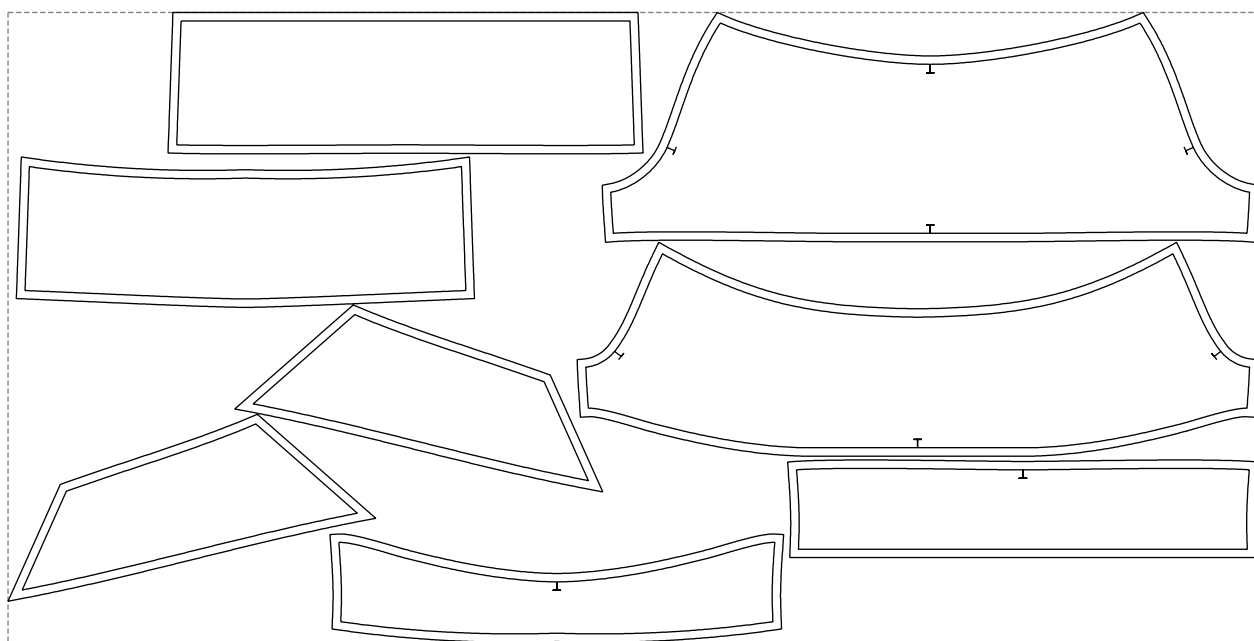

Not for print

Paper size: A4, size:1378.73 x759.93 mm

# Example

size:1488.99 x750.16 mm

Maneken =1 ver.0

rz\_1=170

rz\_16=104

rz\_17=88.9

rz\_18=84.4

rz\_19=112

rz\_20=109.3

---

. . . . .  
. . . . .  
. . . . .