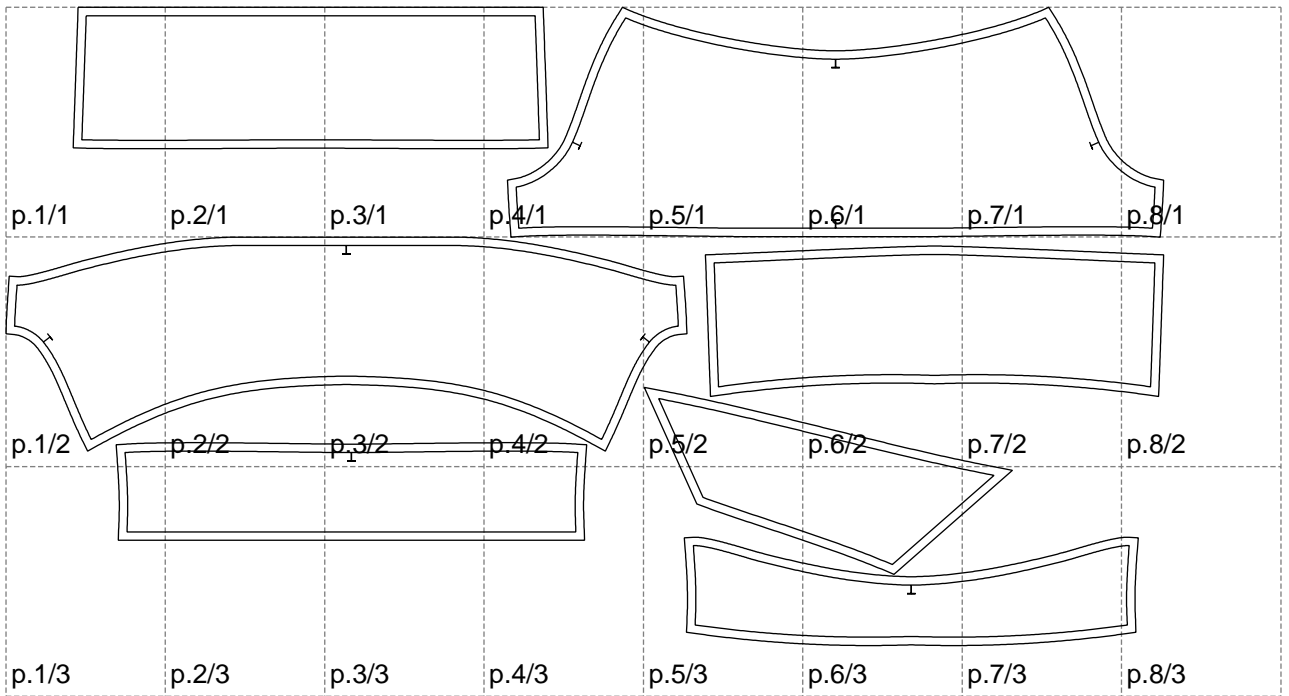

Not for print

Paper size: A4, size:1378.73 x759.93 mm

# Example

size:1488.99 x750.16 mm

Maneken =1 ver.0

rz\_1=170

rz\_16=104

rz\_17=88.9

rz\_18=84.4

rz\_19=112

rz\_20=109.3

---

. . . . .  
. . . . .  
. . . . .