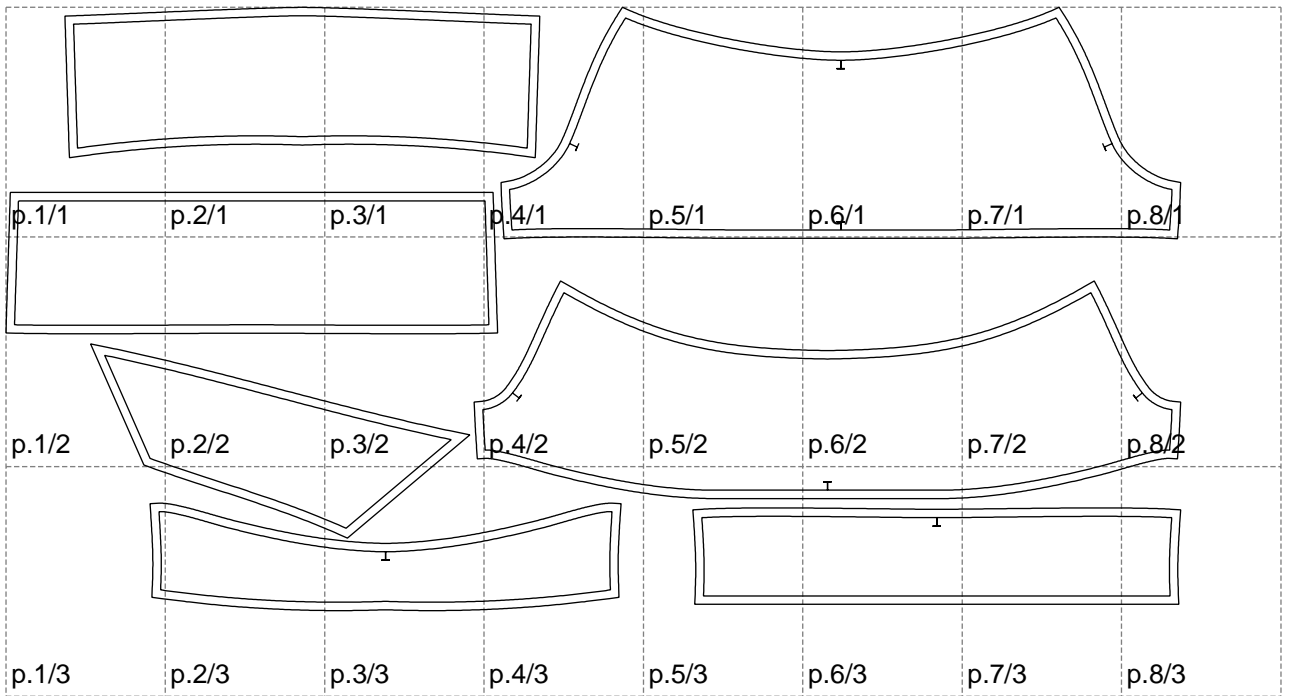

Not for print

Paper size: A4, size:1399.00 x718.32 mm

# Example

size:1499.00 x778.37 mm

Maneken =1 ver.0

rz\_1=170

rz\_16=108

rz\_17=92.5

rz\_18=89.2

rz\_19=116

rz\_20=113

---

. . . . .  
. . . . .  
. . . . .