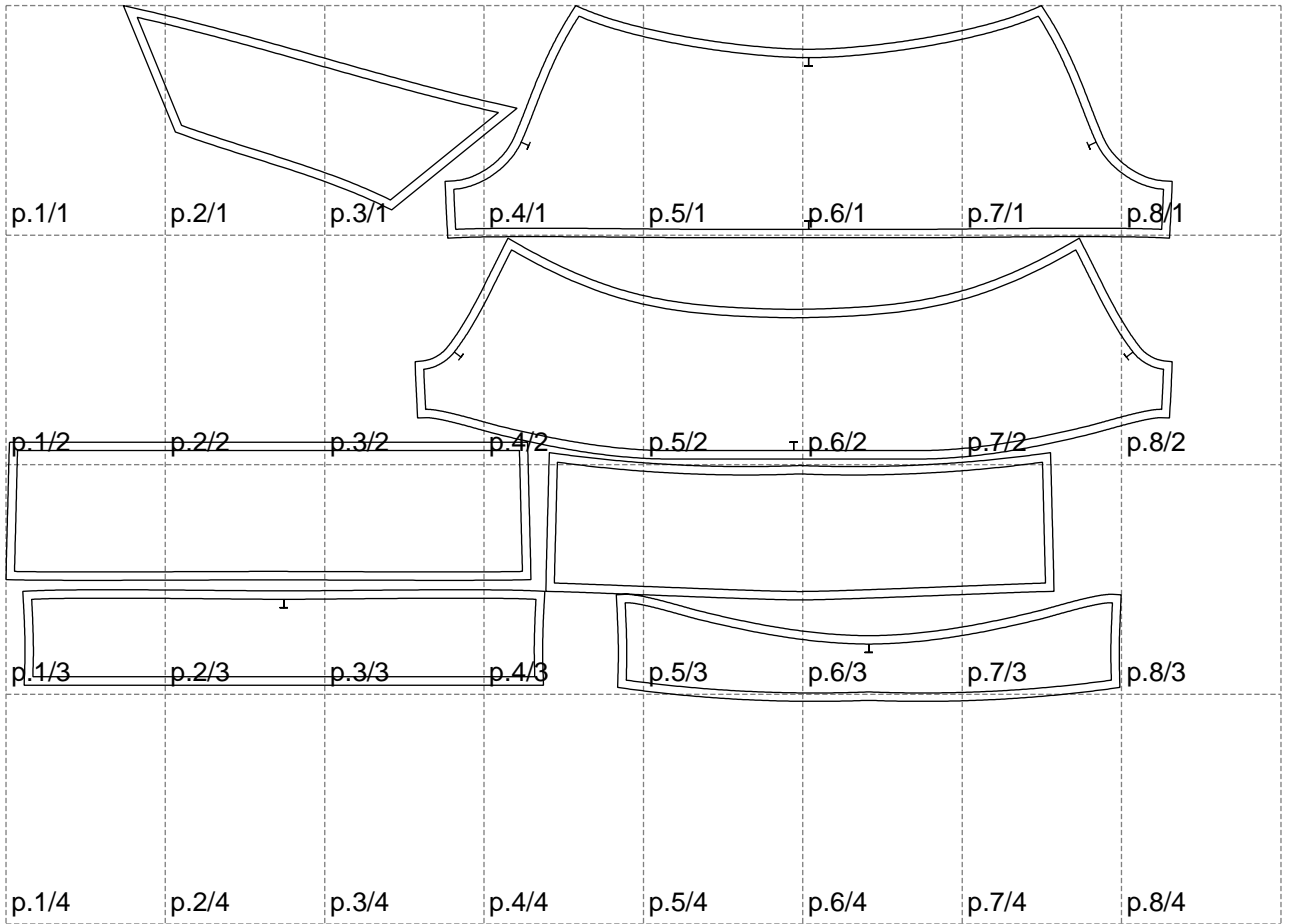

Not for print

Paper size: A4, size:1388.95 x828.55 mm

# Example

size:1499.00 x792.12 mm

Maneken =1 ver.0

rz\_1=170

rz\_16=116

rz\_17=100

rz\_18=98.8

rz\_19=124

rz\_20=121

---

. . . . .  
. . . . .  
. . . . .