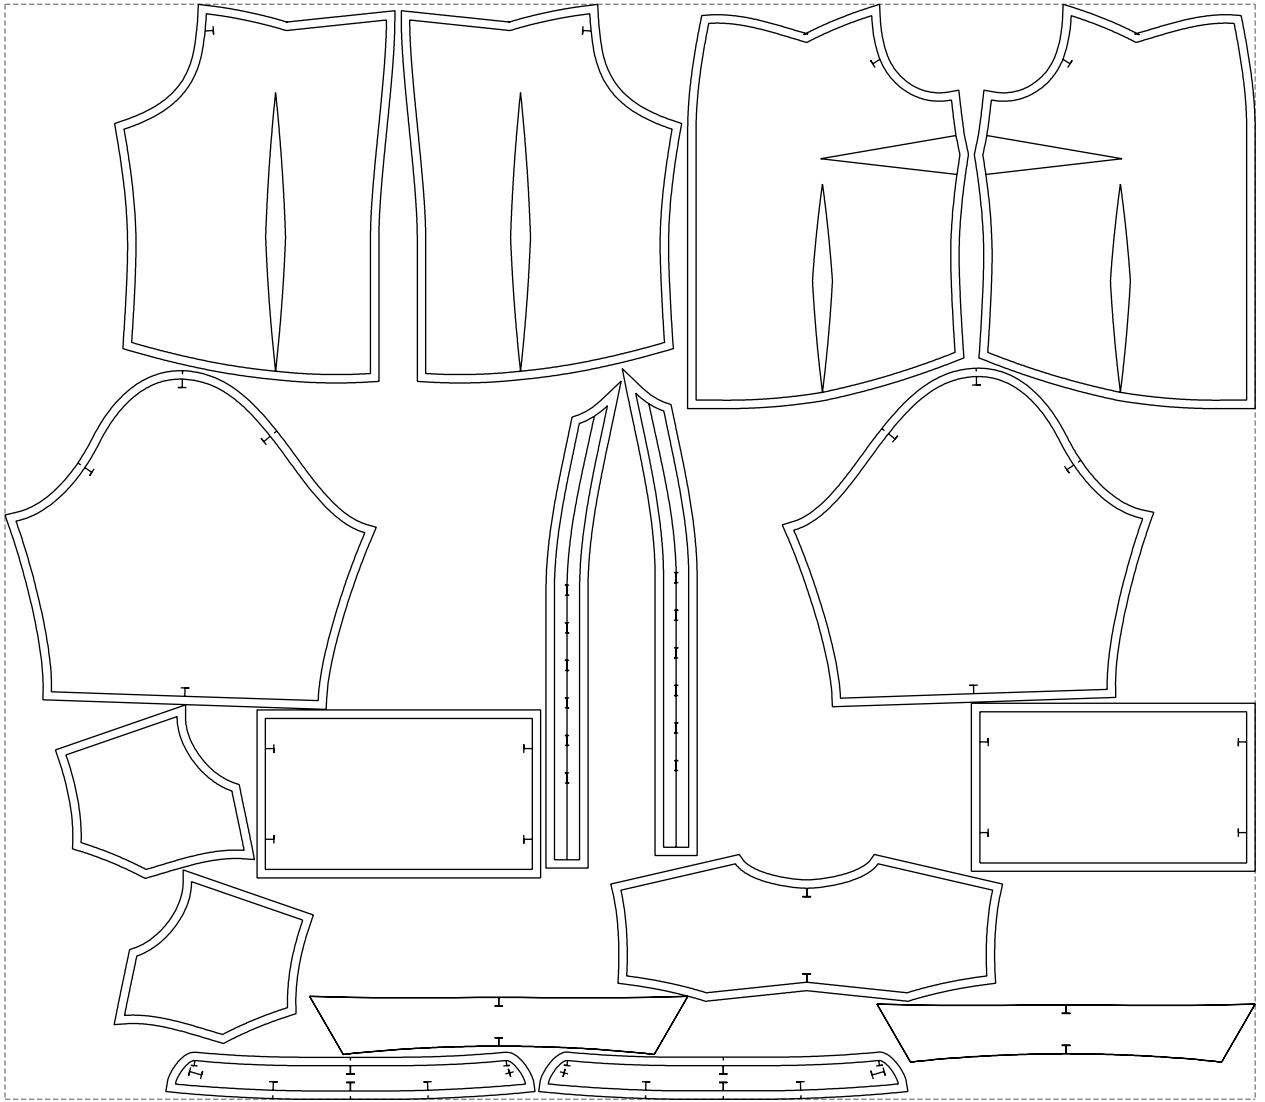

Not for print

Paper size: A4, size:1399.00 x683.49 mm

# Example

size:1488.94 x1304.27 mm

Maneken =1 ver.0

rz\_1=170

rz\_16=112

rz\_17=96.2

rz\_18=94

rz\_19=120

rz\_20=117

---

. . . . .  
. . . . .  
. . . . .