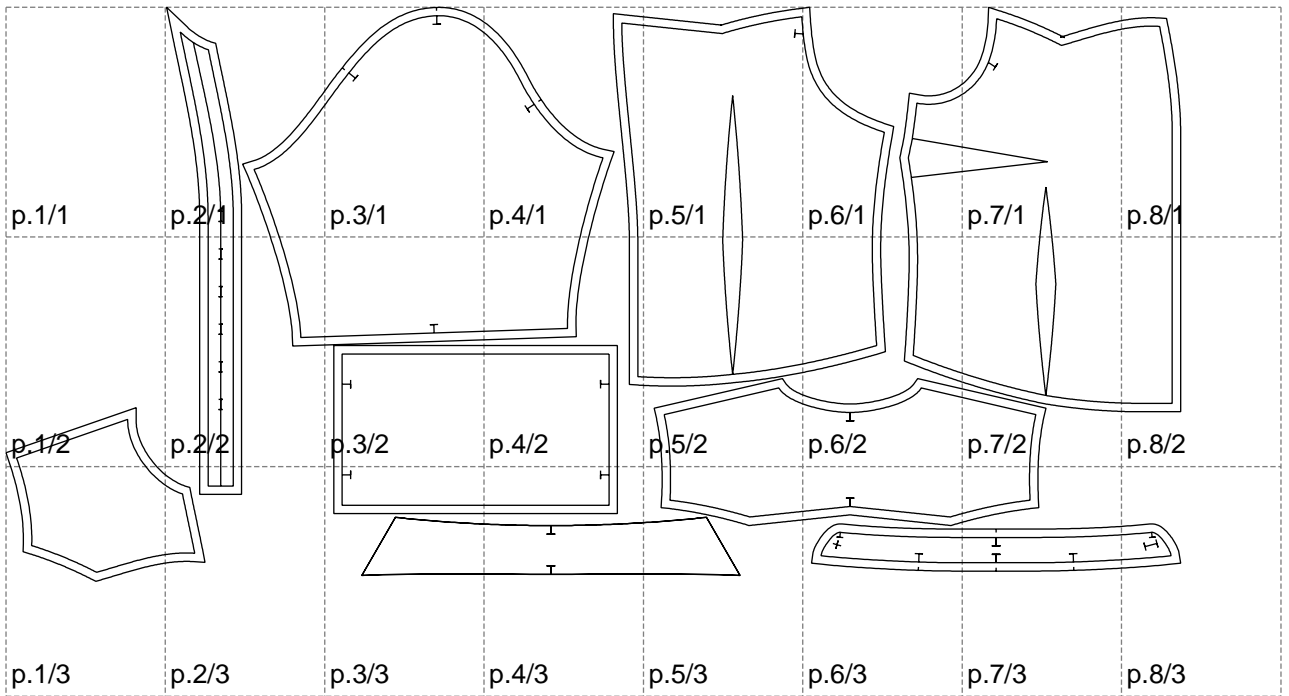

Not for print

Paper size: A4, size:1399.00 x683.49 mm

# Example

size:1488.94 x1304.27 mm

Maneken =1 ver.0

rz\_1=170

rz\_16=112

rz\_17=96.2

rz\_18=94

rz\_19=120

rz\_20=117

---

. . . . .  
. . . . .  
. . . . .