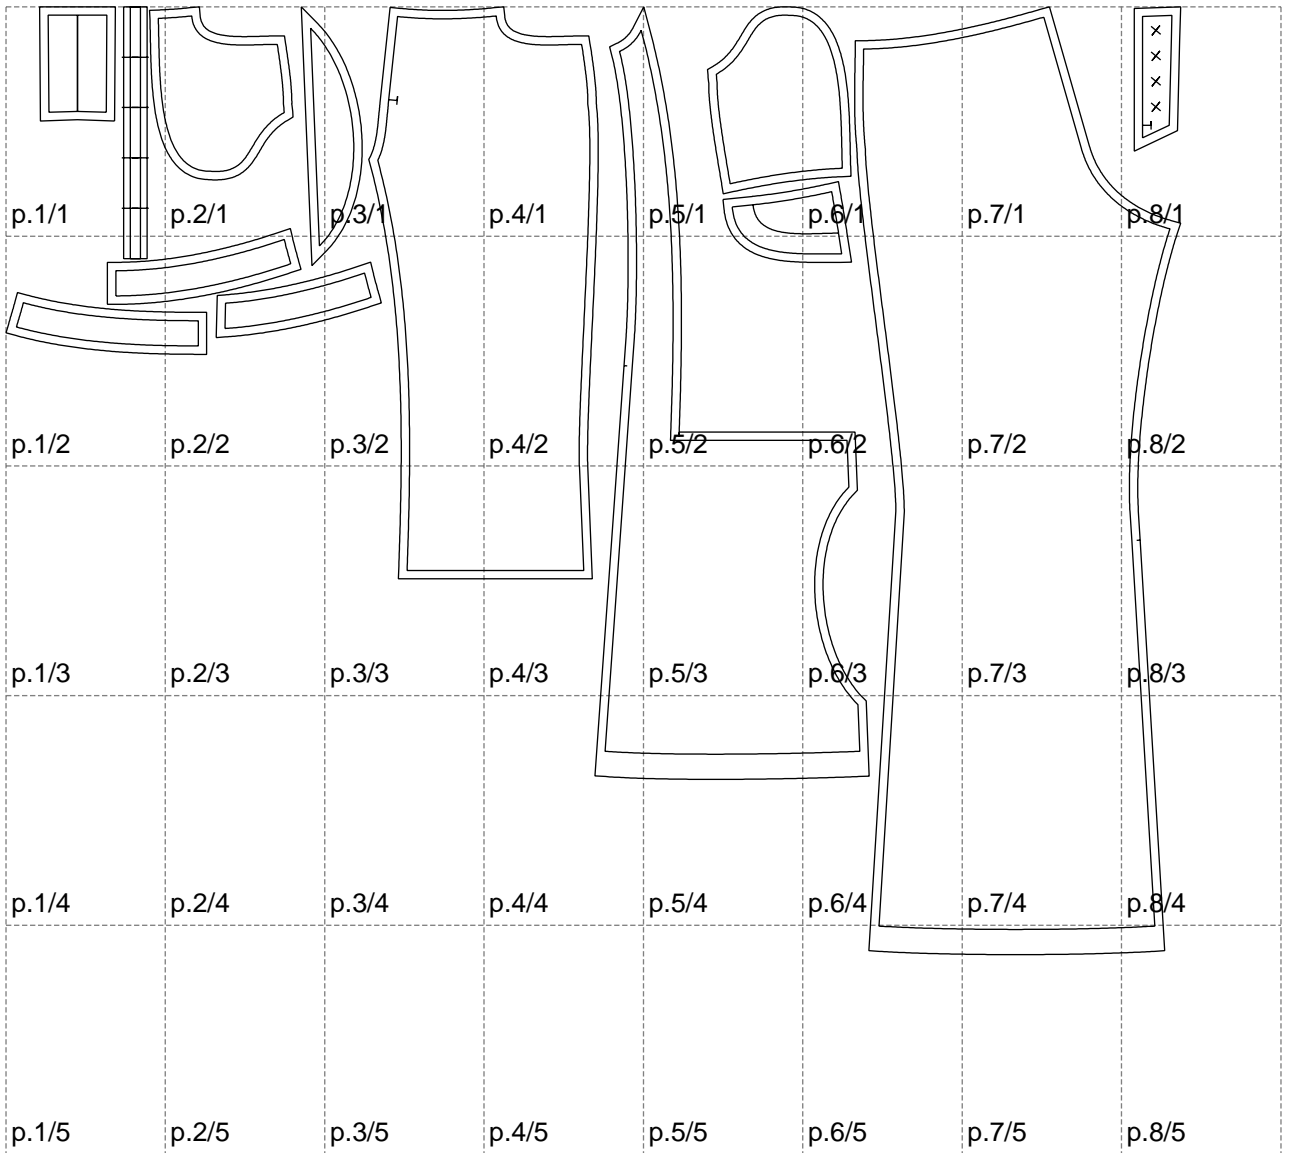

Not for print

Paper size: A4, size:1399.00 x1128.70 mm

# Example

size:1418.84 x1606.29 mm

Maneken =1 ver.0

rz\_1=170

rz\_16=92

rz\_17=78.8

rz\_18=71.8

rz\_19=100

rz\_20=98.1

---

. . . . .  
. . . . .  
. . . . .