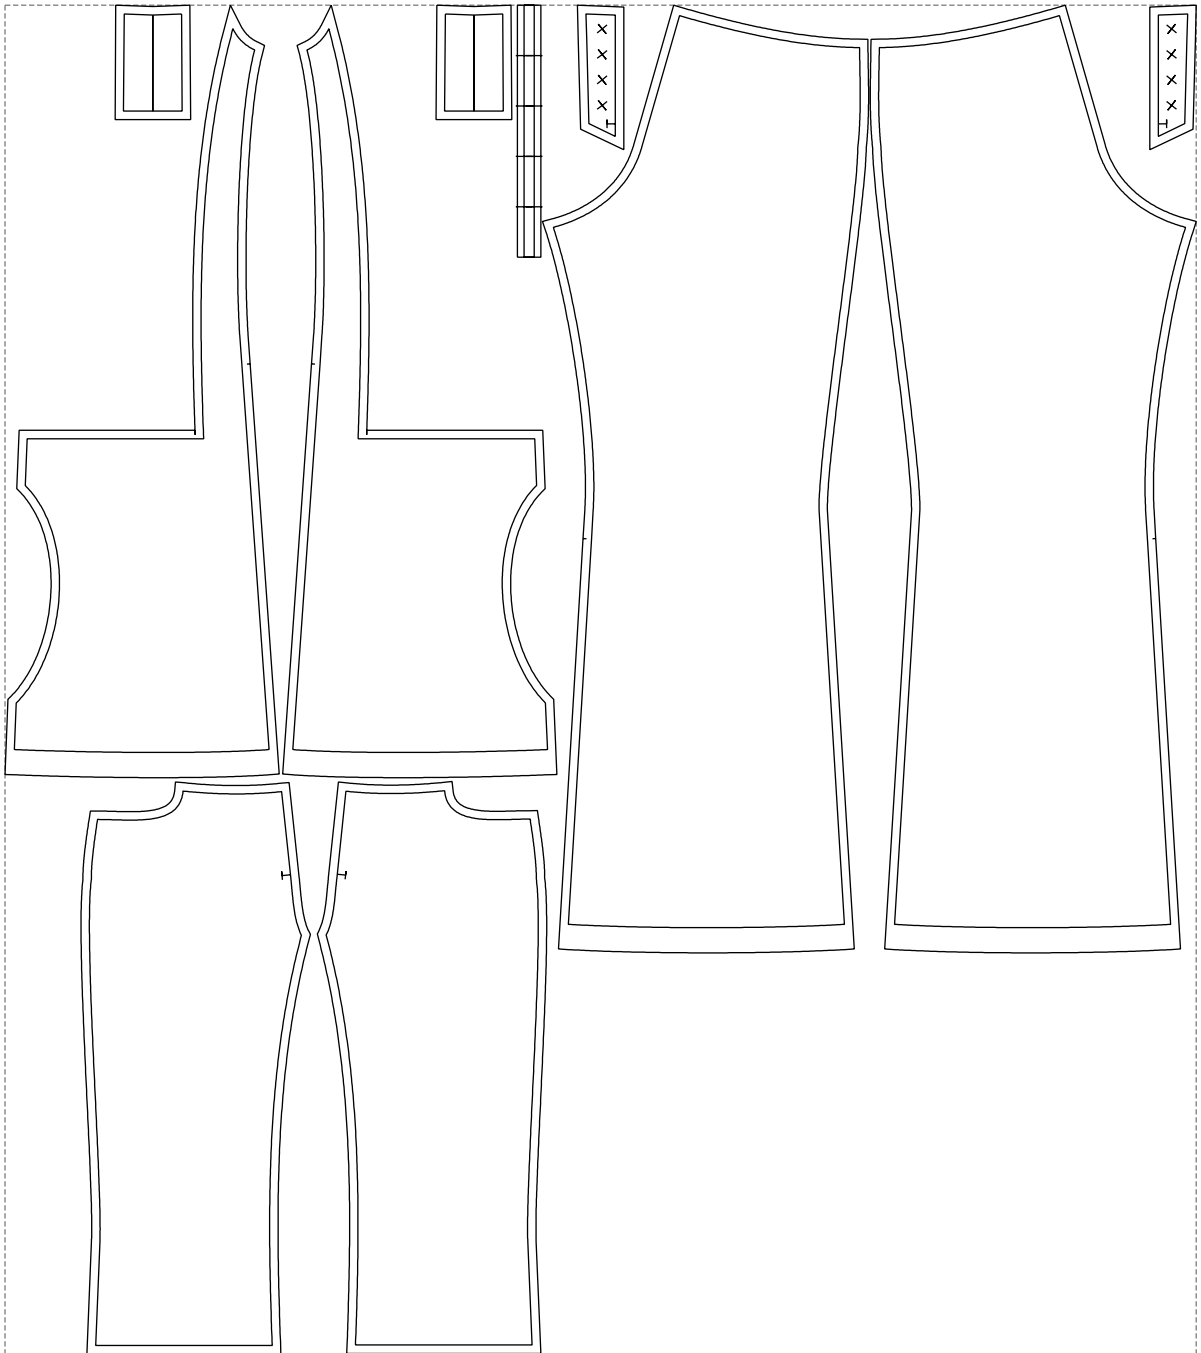

# Example

size:1418.84 x1606.29 mm

Maneken =1 ver.0

rz\_1=170

rz\_16=92

rz\_17=78.8

rz\_18=71.8

rz\_19=100