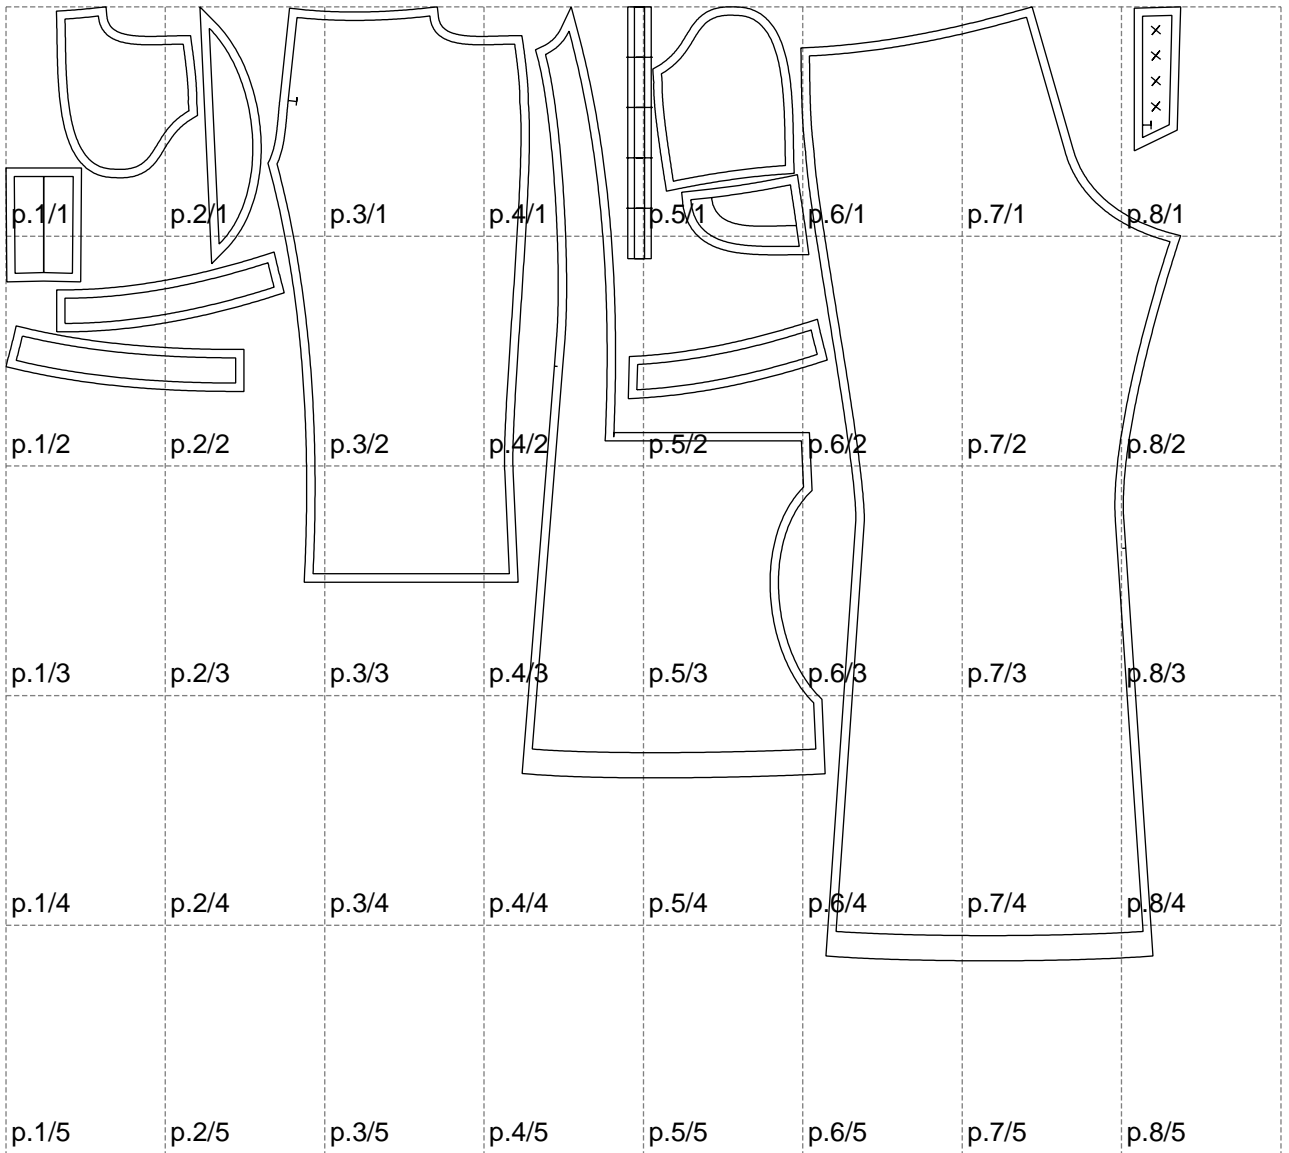

Not for print

Paper size: A4, size:1399.00 x1136.06 mm

# Example

size:1499.00 x1834.26 mm

Maneken =1 ver.0

rz\_1=170

rz\_16=108

rz\_17=92.5

rz\_18=89.2

rz\_19=116

rz\_20=113

---

. . . . .  
. . . . .  
. . . . .