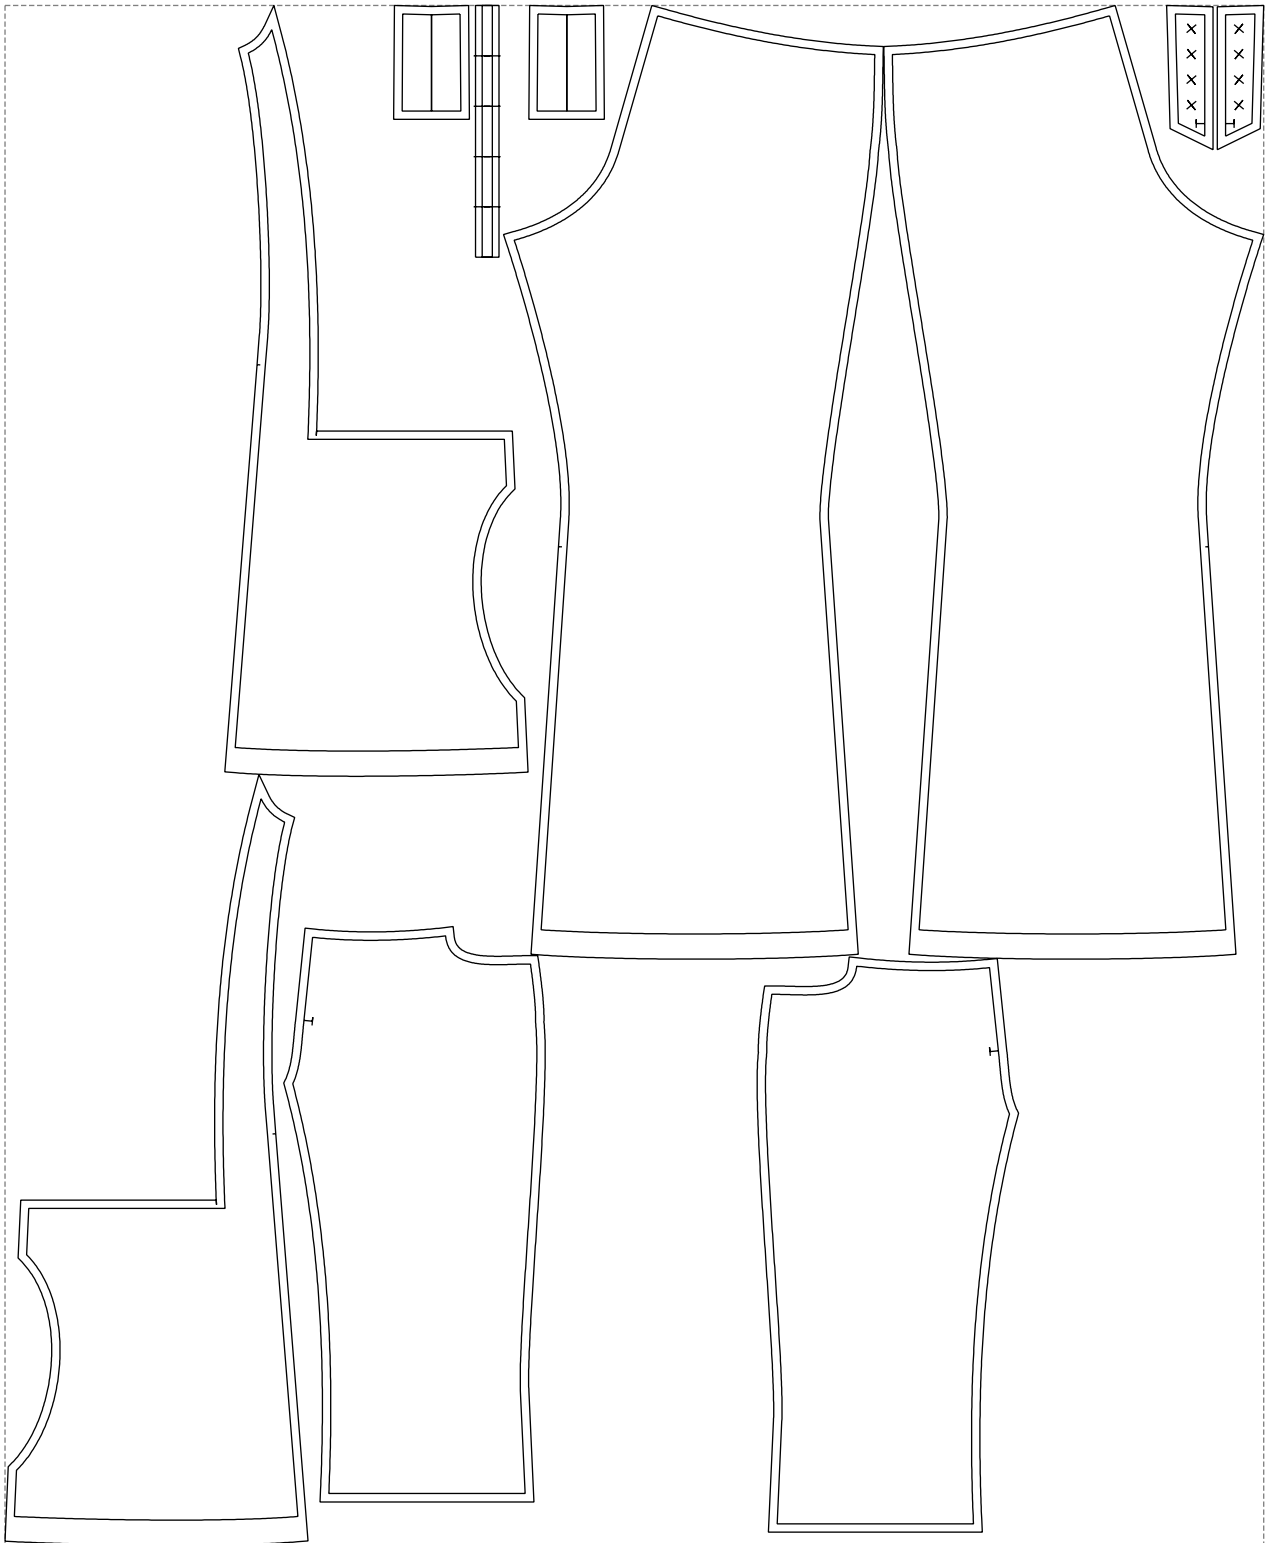

Not for print

Paper size: A4, size:1399.00 x1136.06 mm

# Example

size:1499.00 x1834.26 mm

Maneken =1 ver.0

rz\_1=170

rz\_16=108

rz\_17=92.5

rz\_18=89.2

rz\_19=116