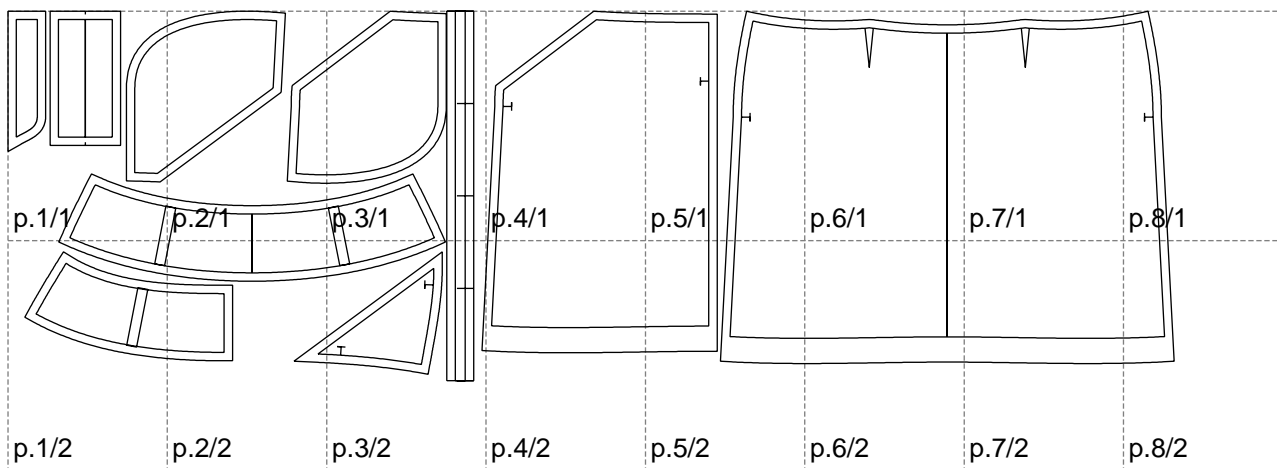

Not for print

Paper size: A4, size:1388.97 x440.00 mm

# Example

size:1499.00 x662.29 mm

Maneken =1 ver.0

rz\_1=170

rz\_16=88

rz\_17=75.6

rz\_18=67.6

rz\_19=96

rz\_20=94.6

---

. . . . .  
. . . . .  
. . . . .