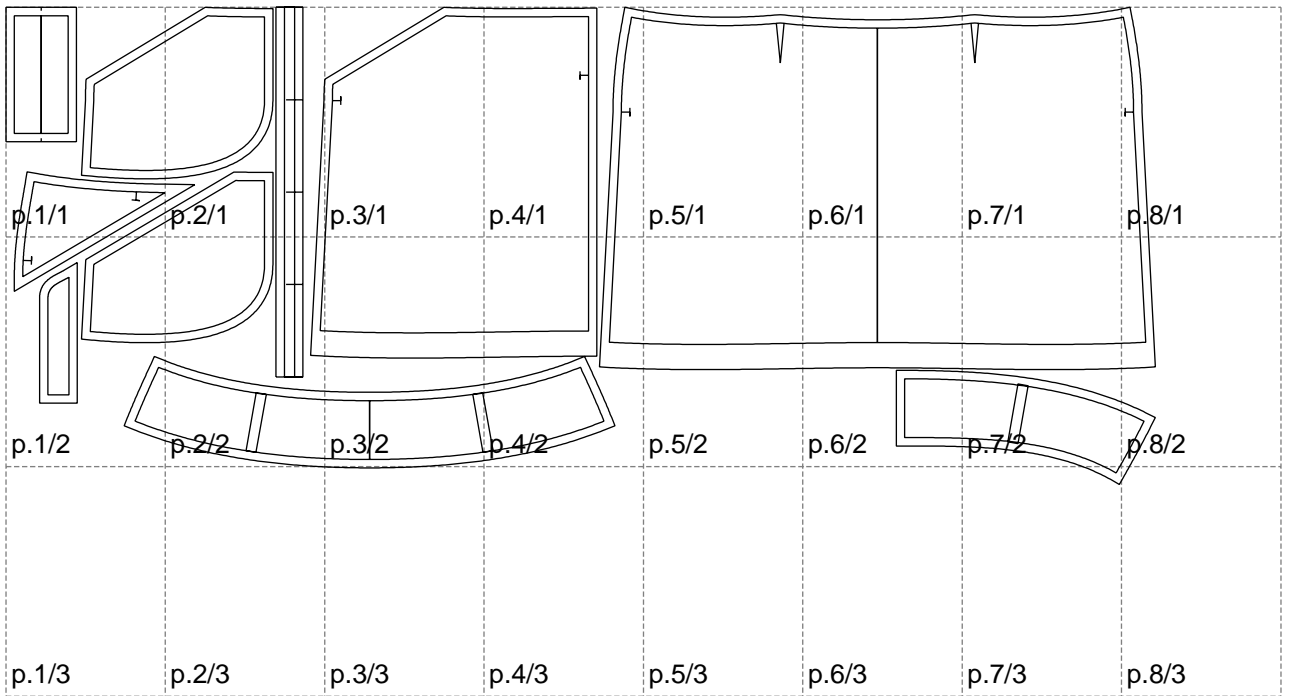

Not for print

Paper size: A4, size:1368.89 x568.02 mm

# Example

size:1499.00 x754.58 mm

Maneken =1 ver.0

rz\_1=170

rz\_16=112

rz\_17=96.2

rz\_18=94

rz\_19=120

rz\_20=117

---

. . . . .  
. . . . .  
. . . . .