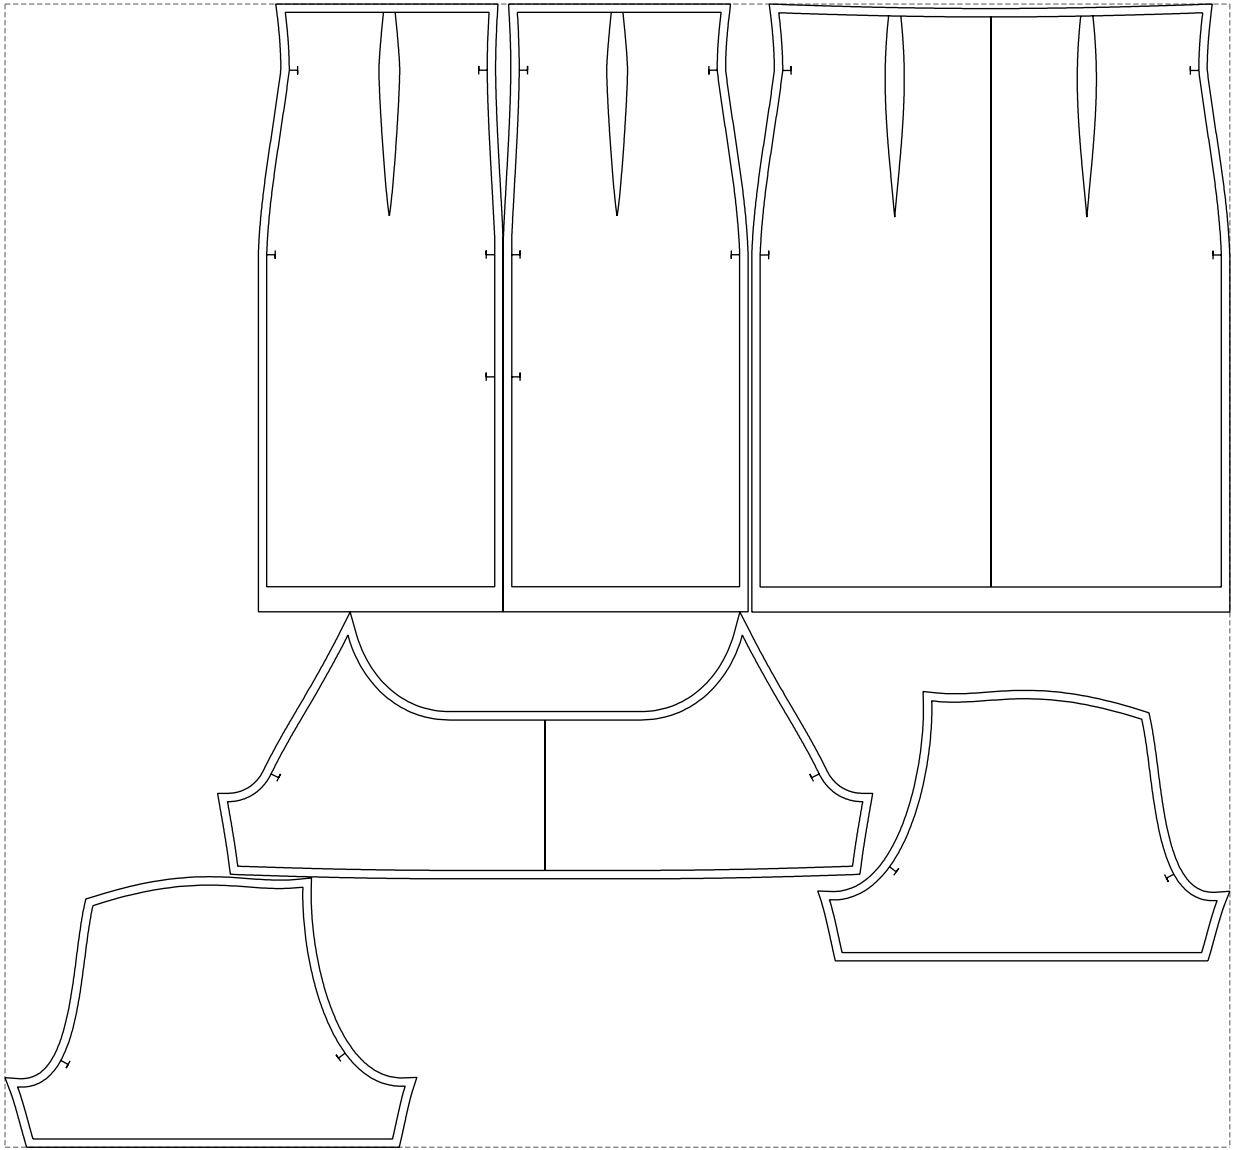

Not for print

Paper size: A4, size:1399.00 x1041.98 mm

# Example

size:1458.67 x1361.83 mm

Maneken =1 ver.0

rz\_1=170

rz\_16=100

rz\_17=85.4

rz\_18=80.2

rz\_19=108

rz\_20=105.4

---

. . . . .  
. . . . .  
. . . . .