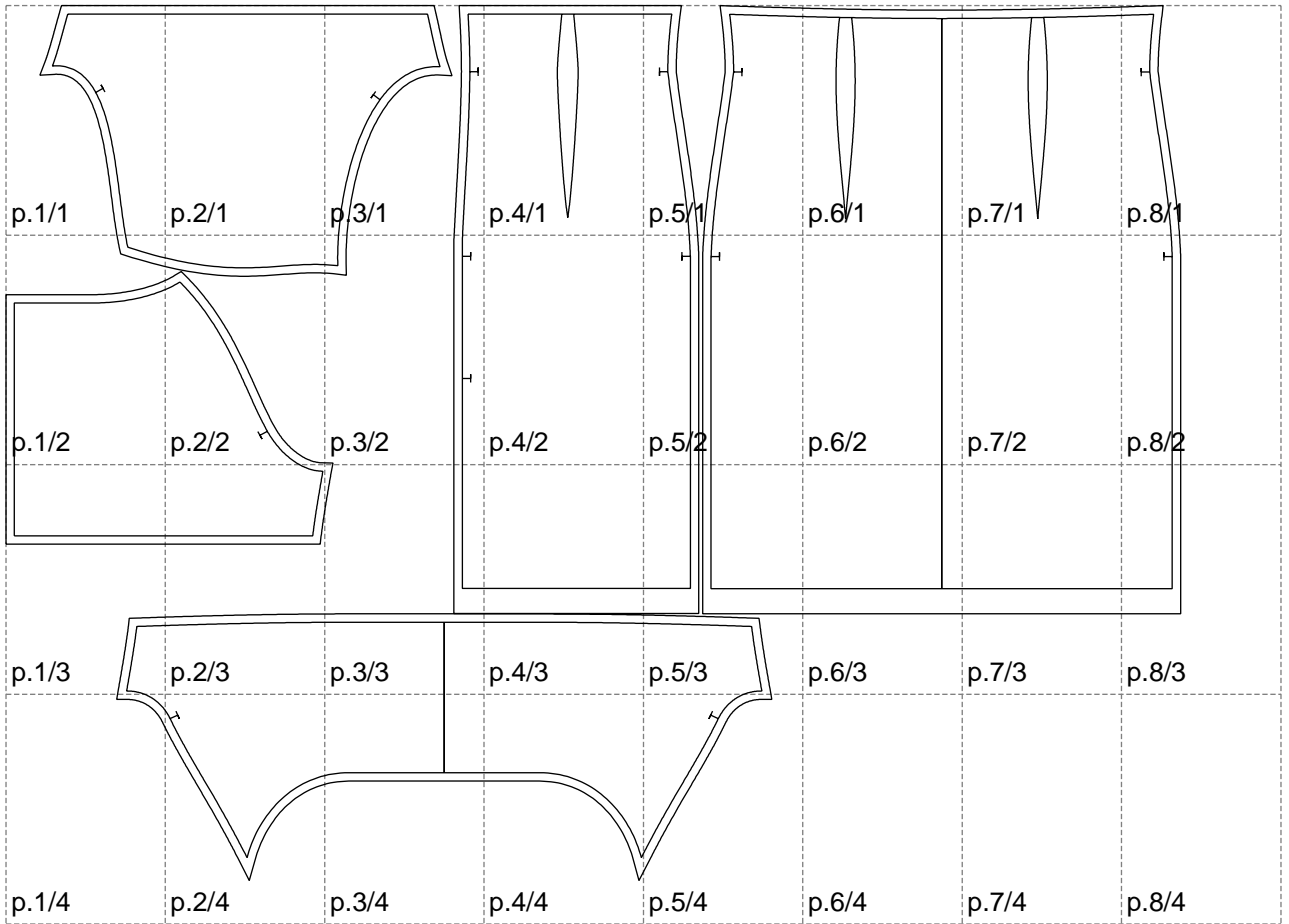

Not for print

Paper size: A4, size:1399.00 x1041.98 mm

# Example

size:1458.67 x1361.83 mm

Maneken =1 ver.0

rz\_1=170

rz\_16=100

rz\_17=85.4

rz\_18=80.2

rz\_19=108

rz\_20=105.4

---

. . . . .  
. . . . .  
. . . . .