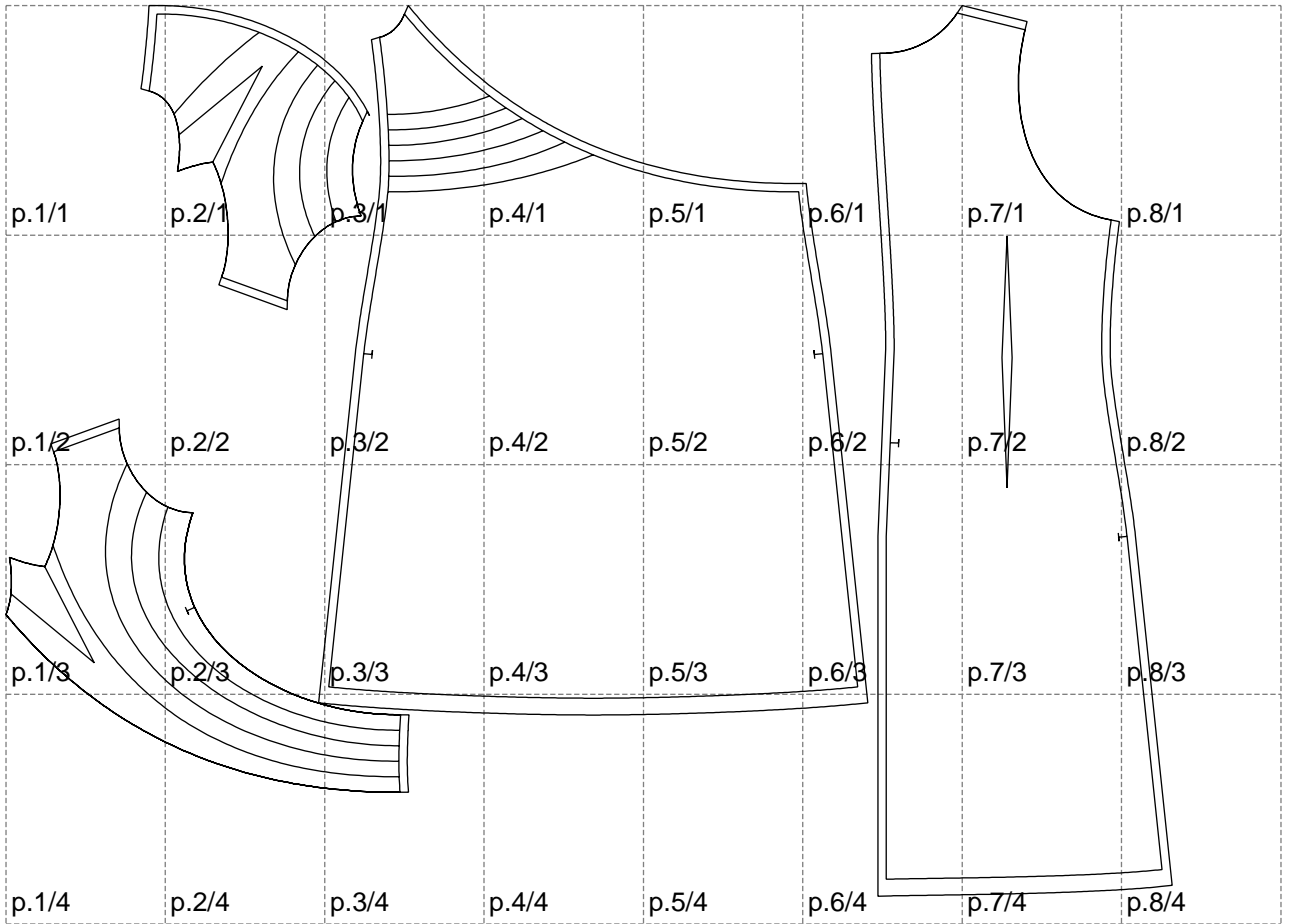

Not for print

Paper size: A4, size:1388.90 x1060.47 mm

Example

size:1488.91 x1276.85 mm

Maneken =1 ver.0

rz_1=170

rz_16=100

rz_17=85.4

rz_18=80.2

rz_19=108

rz_20=105.4

.
.
.