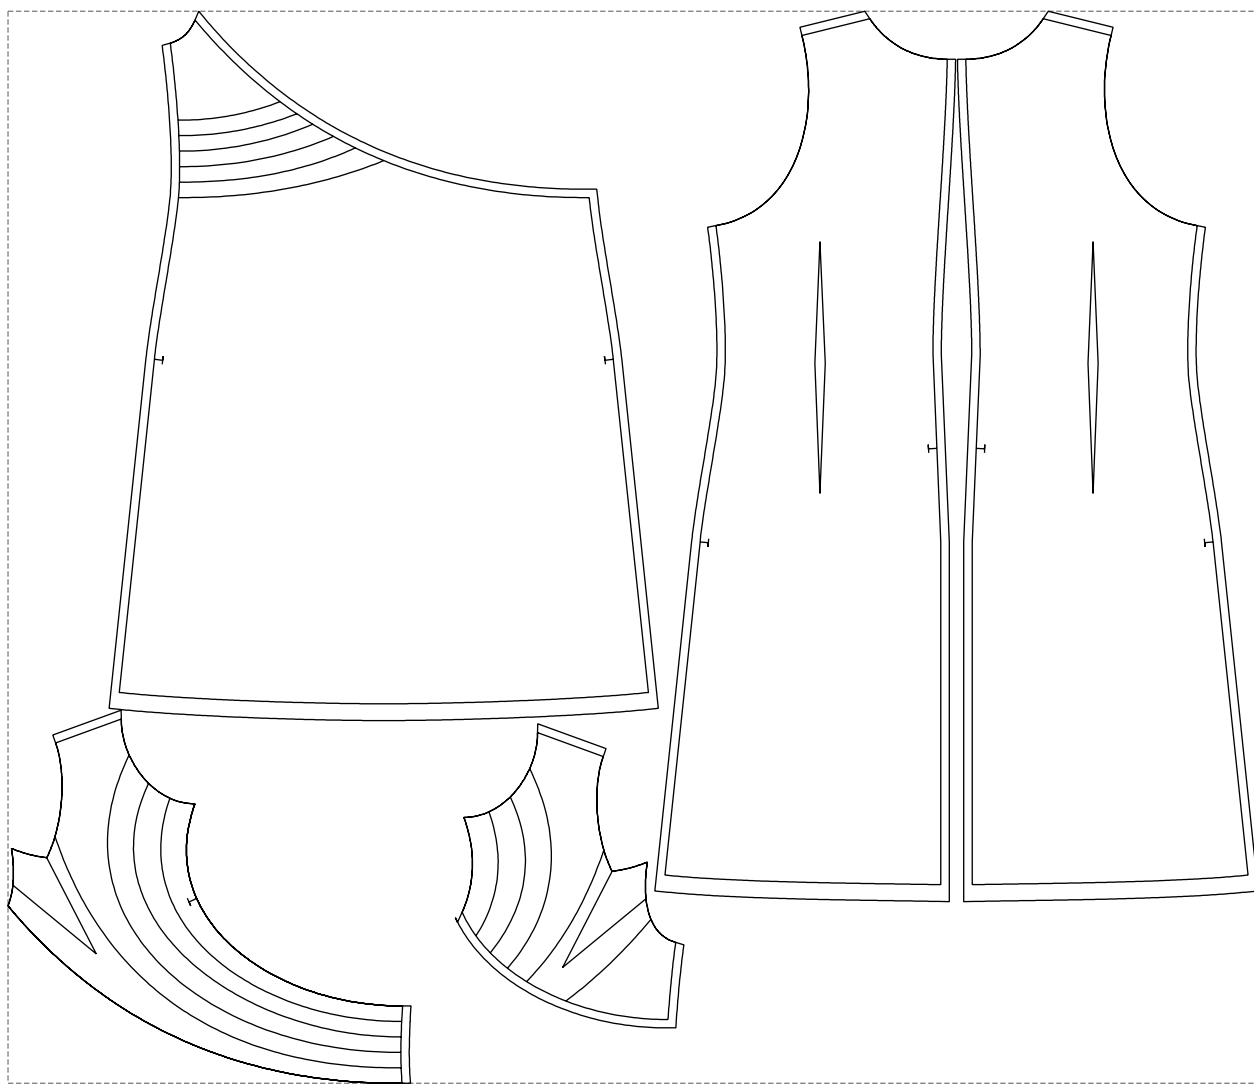

Not for print

Paper size: A4, size:1388.90 x1060.47 mm

Example

size:1488.91 x1276.85 mm

Maneken =1 ver.0

rz_1=170

rz_16=100

rz_17=85.4

rz_18=80.2

rz_19=108

rz_20=105.4

.
.
.