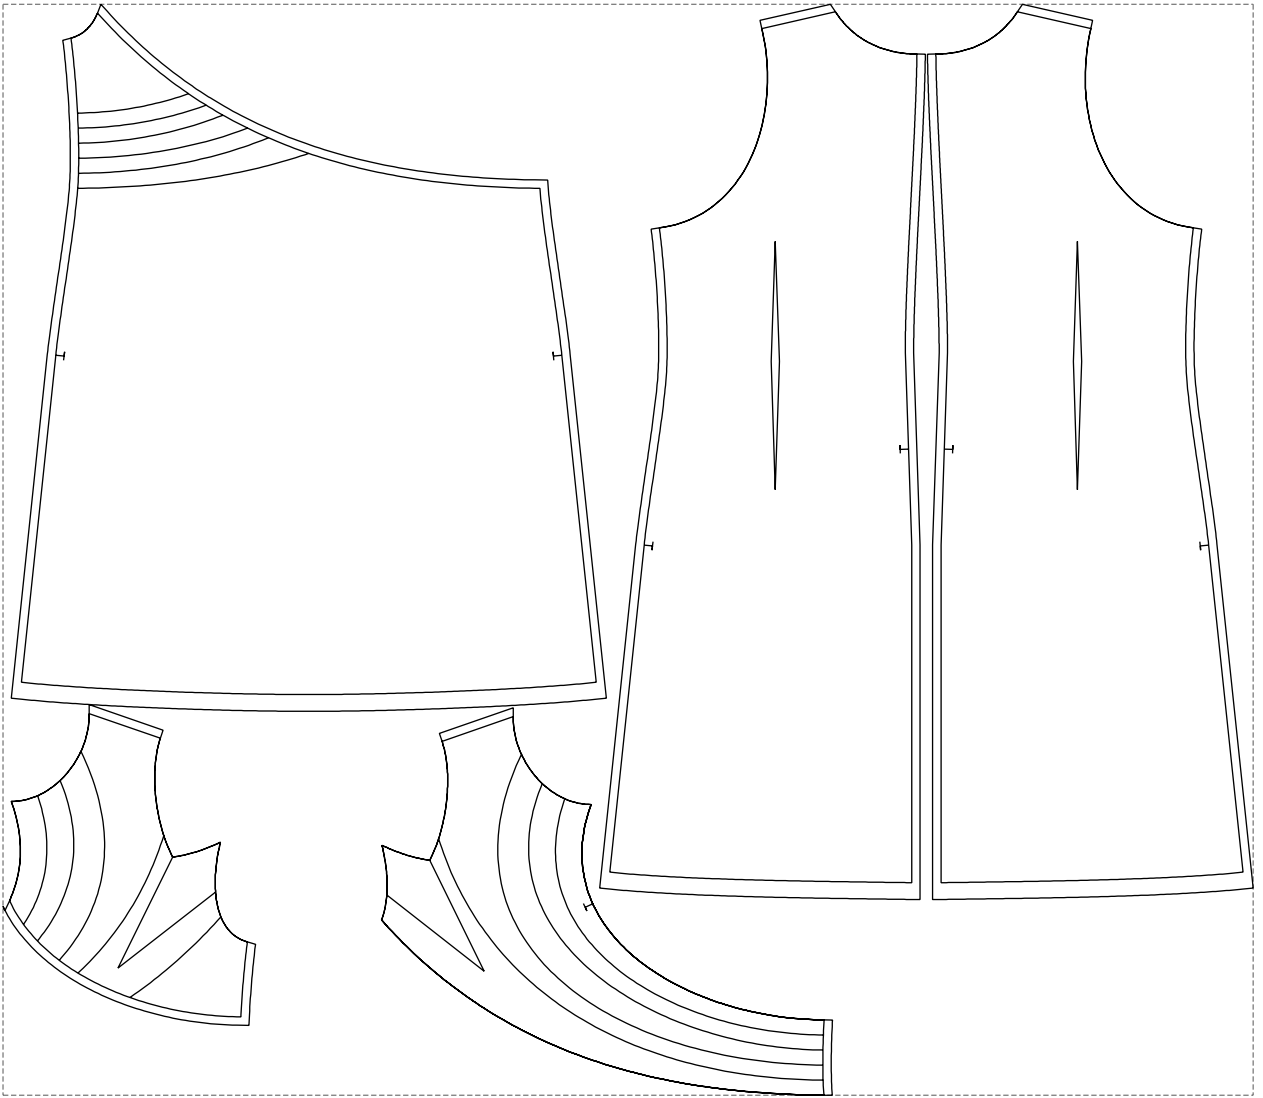

# Example

size:1488.93 x1299.61 mm

Maneken =1 ver.0

rz\_1=170

rz\_16=112

rz\_17=96.2

rz\_18=94

rz\_19=120