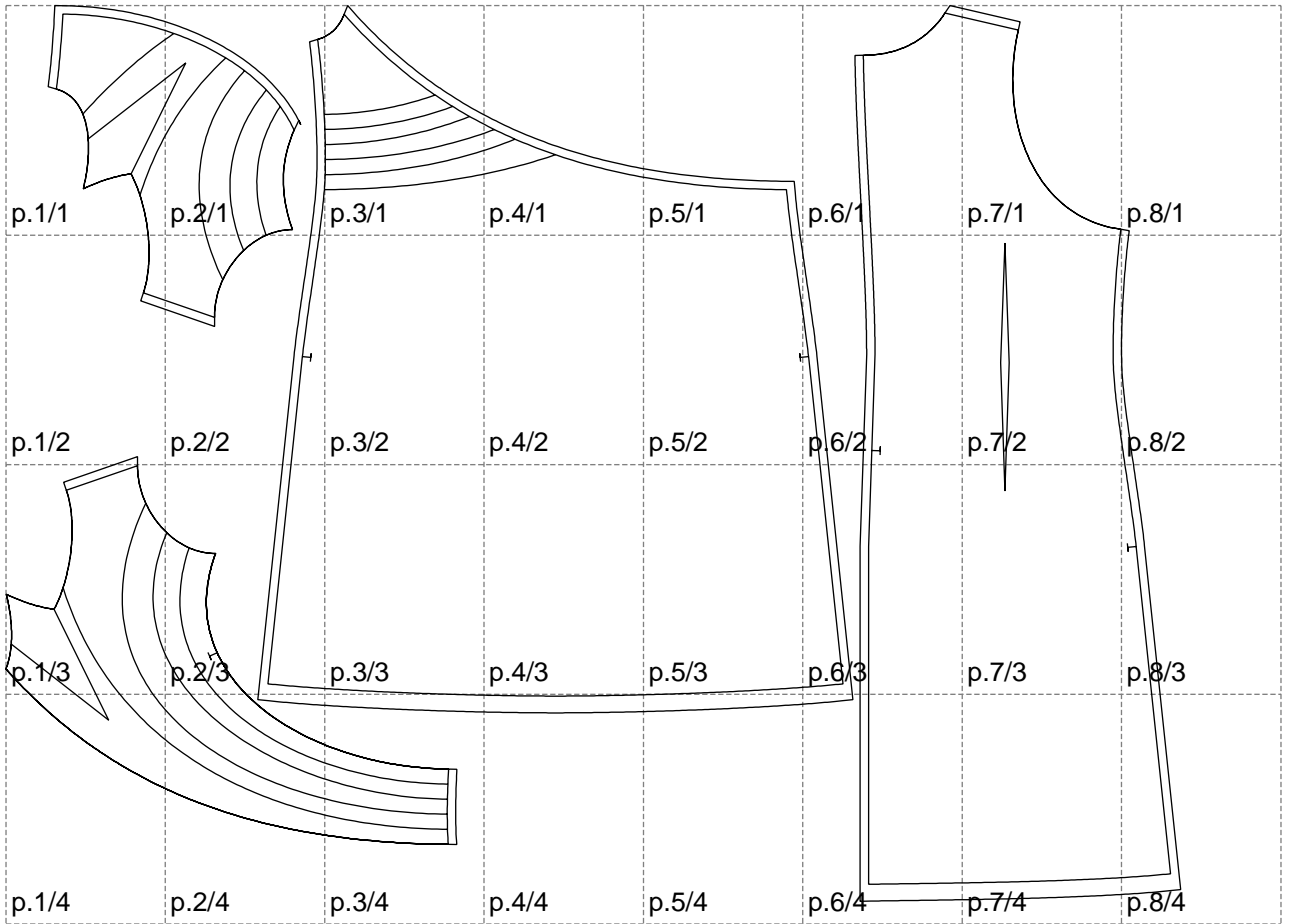

Not for print

Paper size: A4, size:1399.00 x1066.54 mm

# Example

size:1488.93 x1299.61 mm

Maneken =1 ver.0

rz\_1=170

rz\_16=112

rz\_17=96.2

rz\_18=94

rz\_19=120

rz\_20=117

---

. . . . .  
. . . . .  
. . . . .