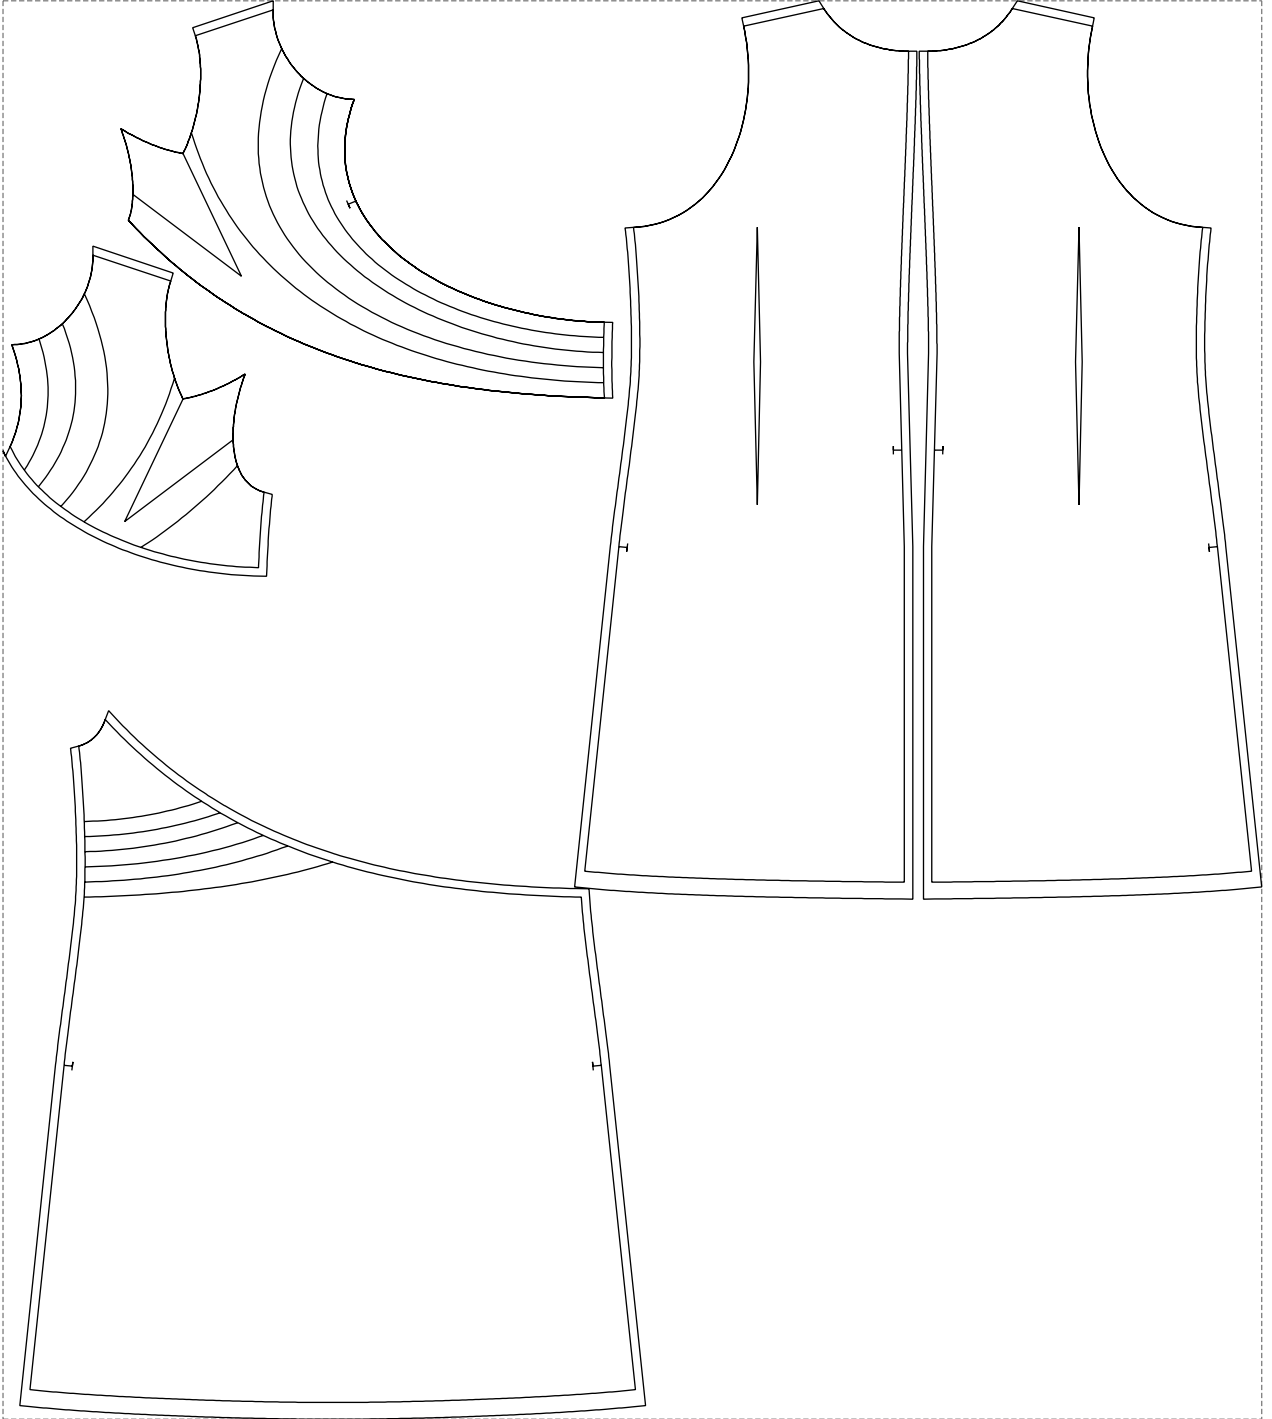

# Example

size:1499.00 x1689.58 mm

Maneken =1 ver.0

rz\_1=170

rz\_16=120

rz\_17=104

rz\_18=103.6

rz\_19=128