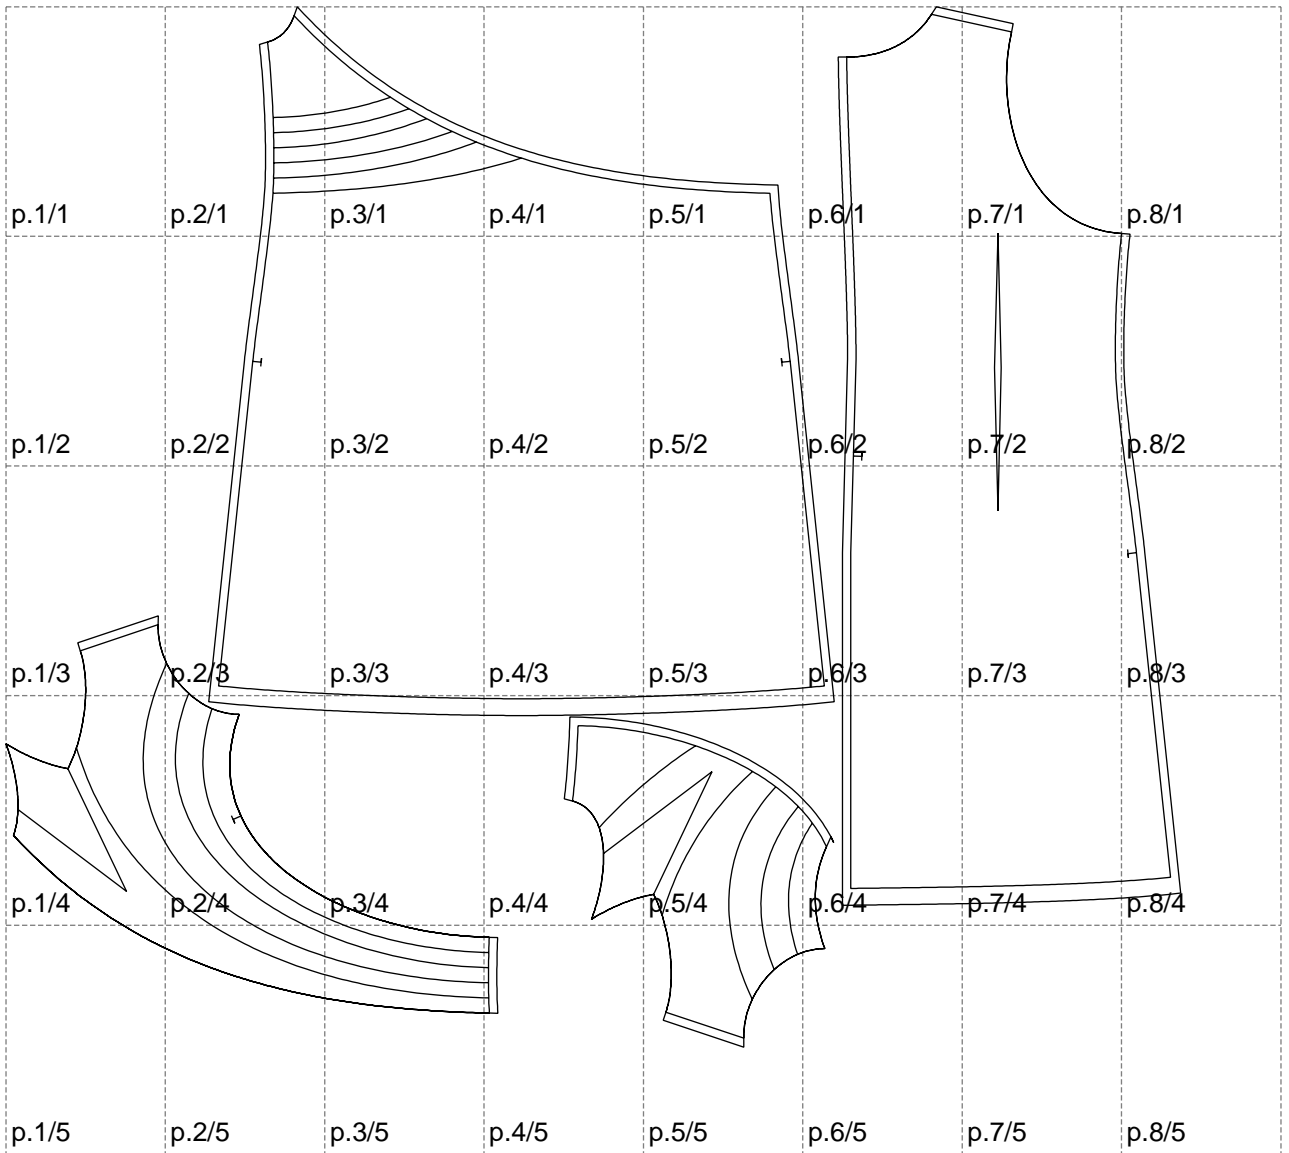

Not for print

Paper size: A4, size:1399.00 x1238.80 mm

# Example

size:1499.00 x1689.58 mm

Maneken =1 ver.0

rz\_1=170

rz\_16=120

rz\_17=104

rz\_18=103.6

rz\_19=128

rz\_20=125.1

---

. . . . .  
. . . . .  
. . . . .