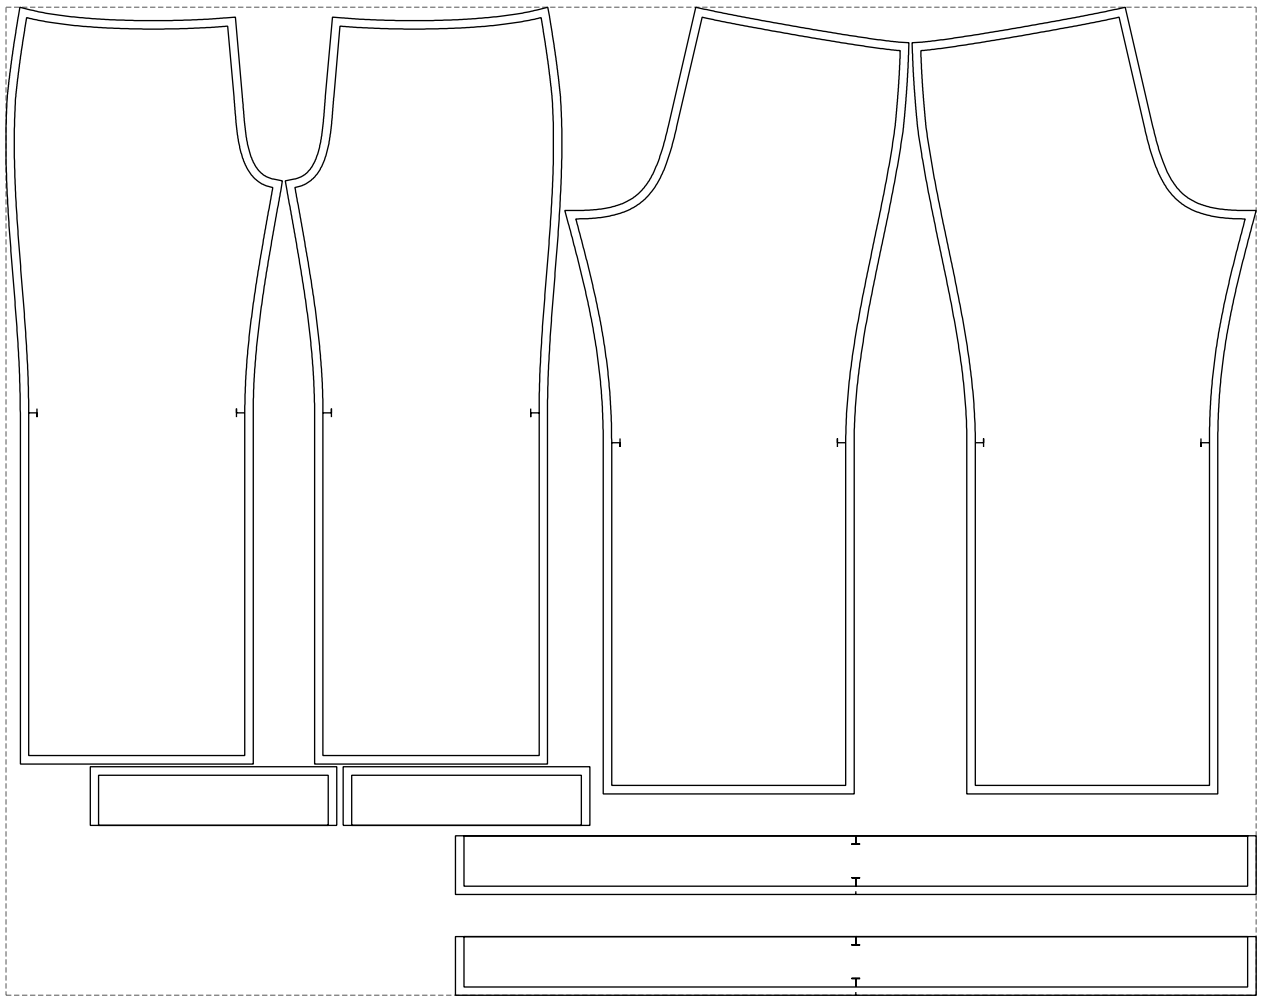

Not for print

Paper size: A4, size:1307.85 x974.99 mm

# Example

size:1488.92 x1177.03 mm

Maneken =1 ver.0

rz\_1=170

rz\_16=92

rz\_17=78.8

rz\_18=71.8

rz\_19=100

rz\_20=98.1

---

. . . . .  
. . . . .  
. . . . .