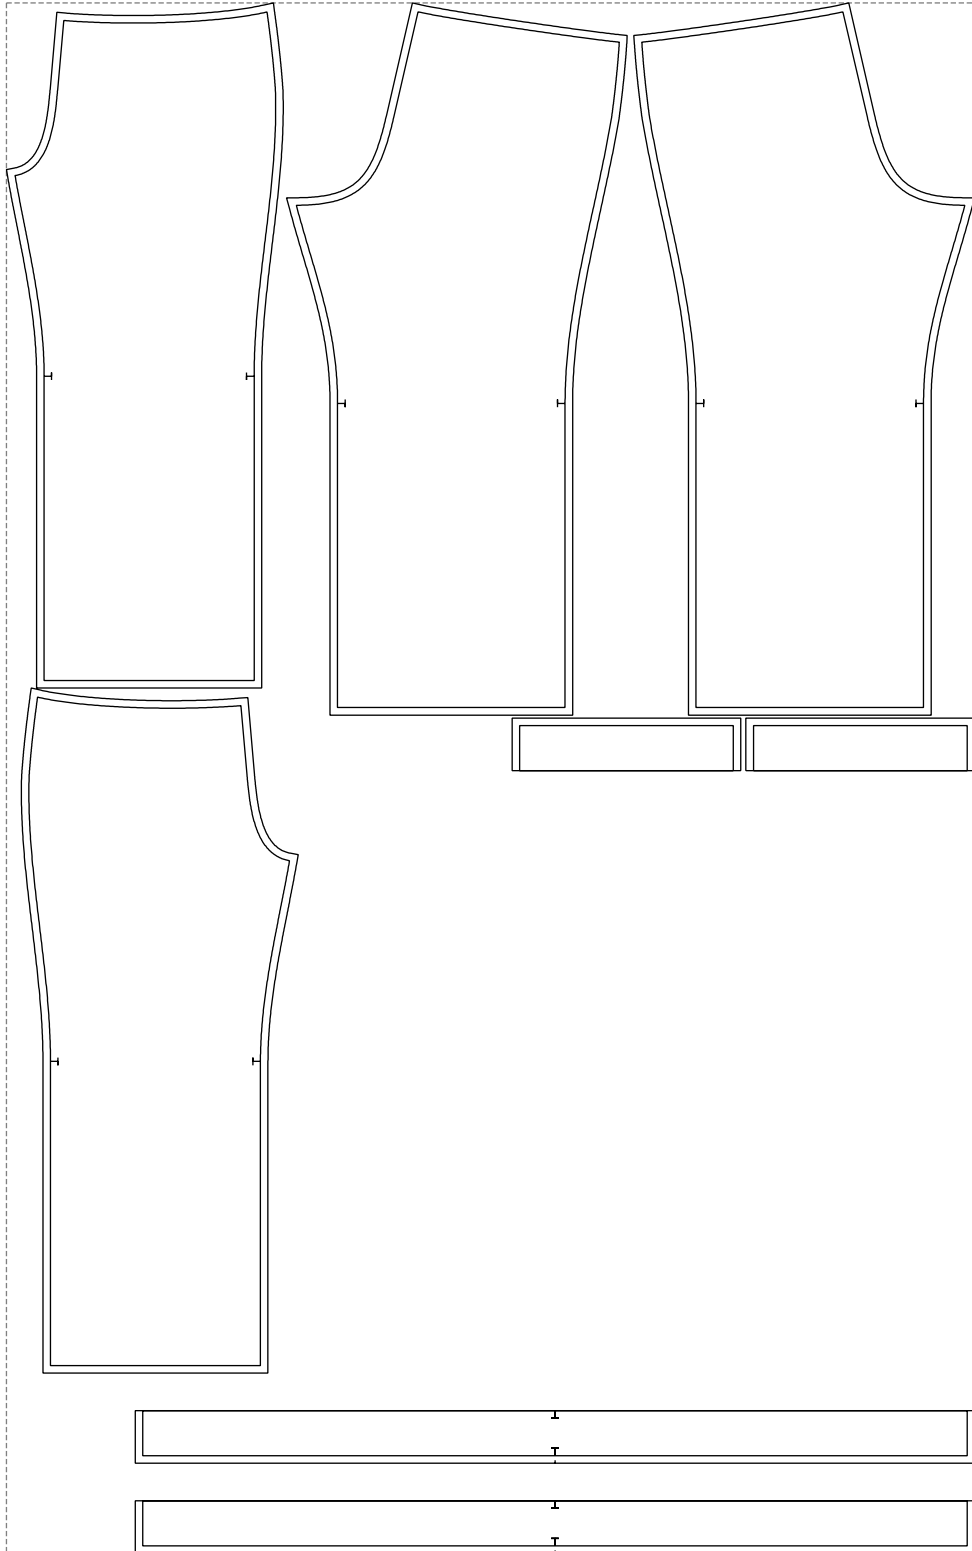

Not for print

Paper size: A4, size:1117.20 x1068.26 mm

Example

size:1288.92 x2064.50 mm

Maneken =1 ver.0

rz_1=170

rz_16=104

rz_17=88.9

rz_18=84.4

rz_19=112

rz_20=109.3

.
.
.