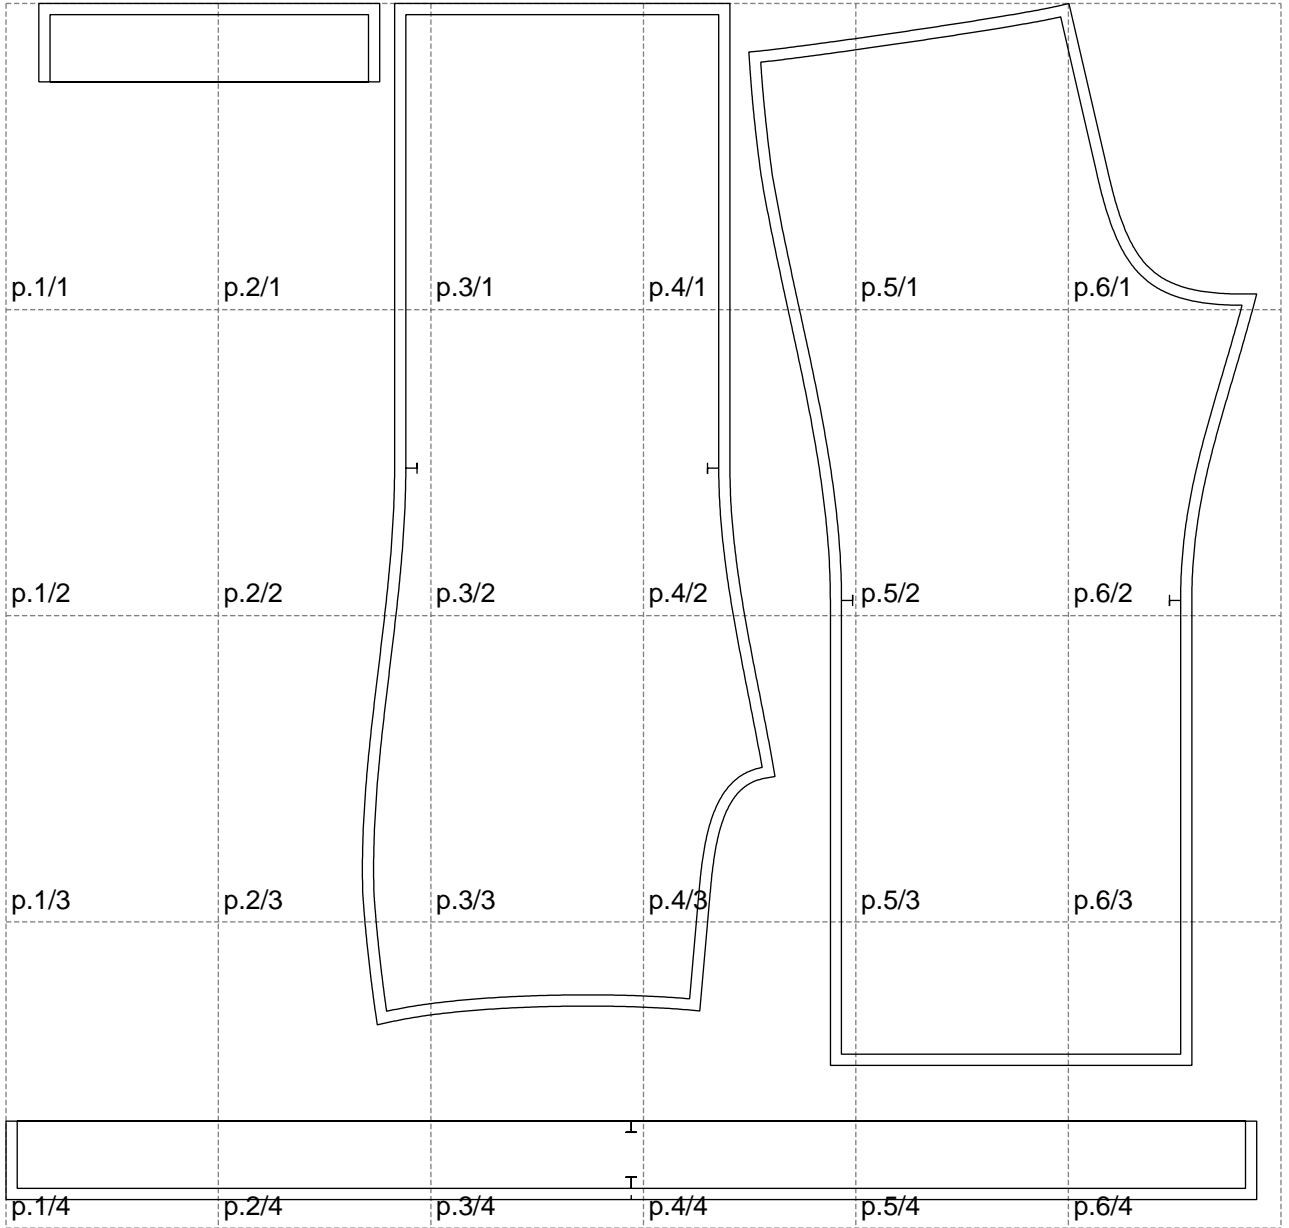

Not for print

Paper size: A4, size:1117.20 x1068.26 mm

Example

size:1288.92 x2064.50 mm

Maneken =1 ver.0

rz_1=170

rz_16=104

rz_17=88.9

rz_18=84.4

rz_19=112

rz_20=109.3

.
.
.