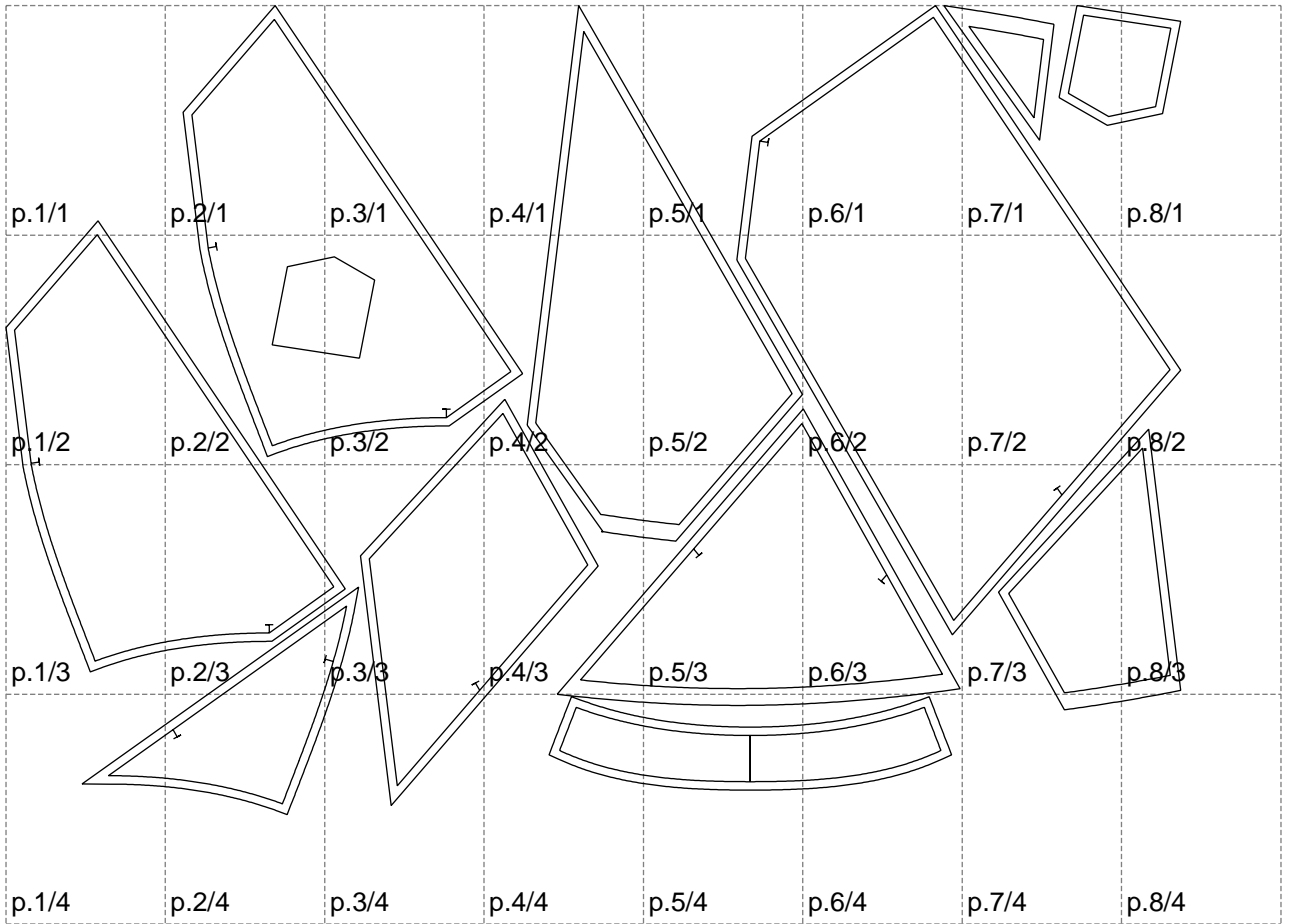

Not for print

Paper size: A4, size:1399.00 x963.37 mm

# Example

size:1499.00 x1650.29 mm

Maneken =1 ver.0

rz\_1=170

rz\_16=100

rz\_17=85.4

rz\_18=80.2

rz\_19=108

rz\_20=105.4

---

. . . . .  
. . . . .  
. . . . .