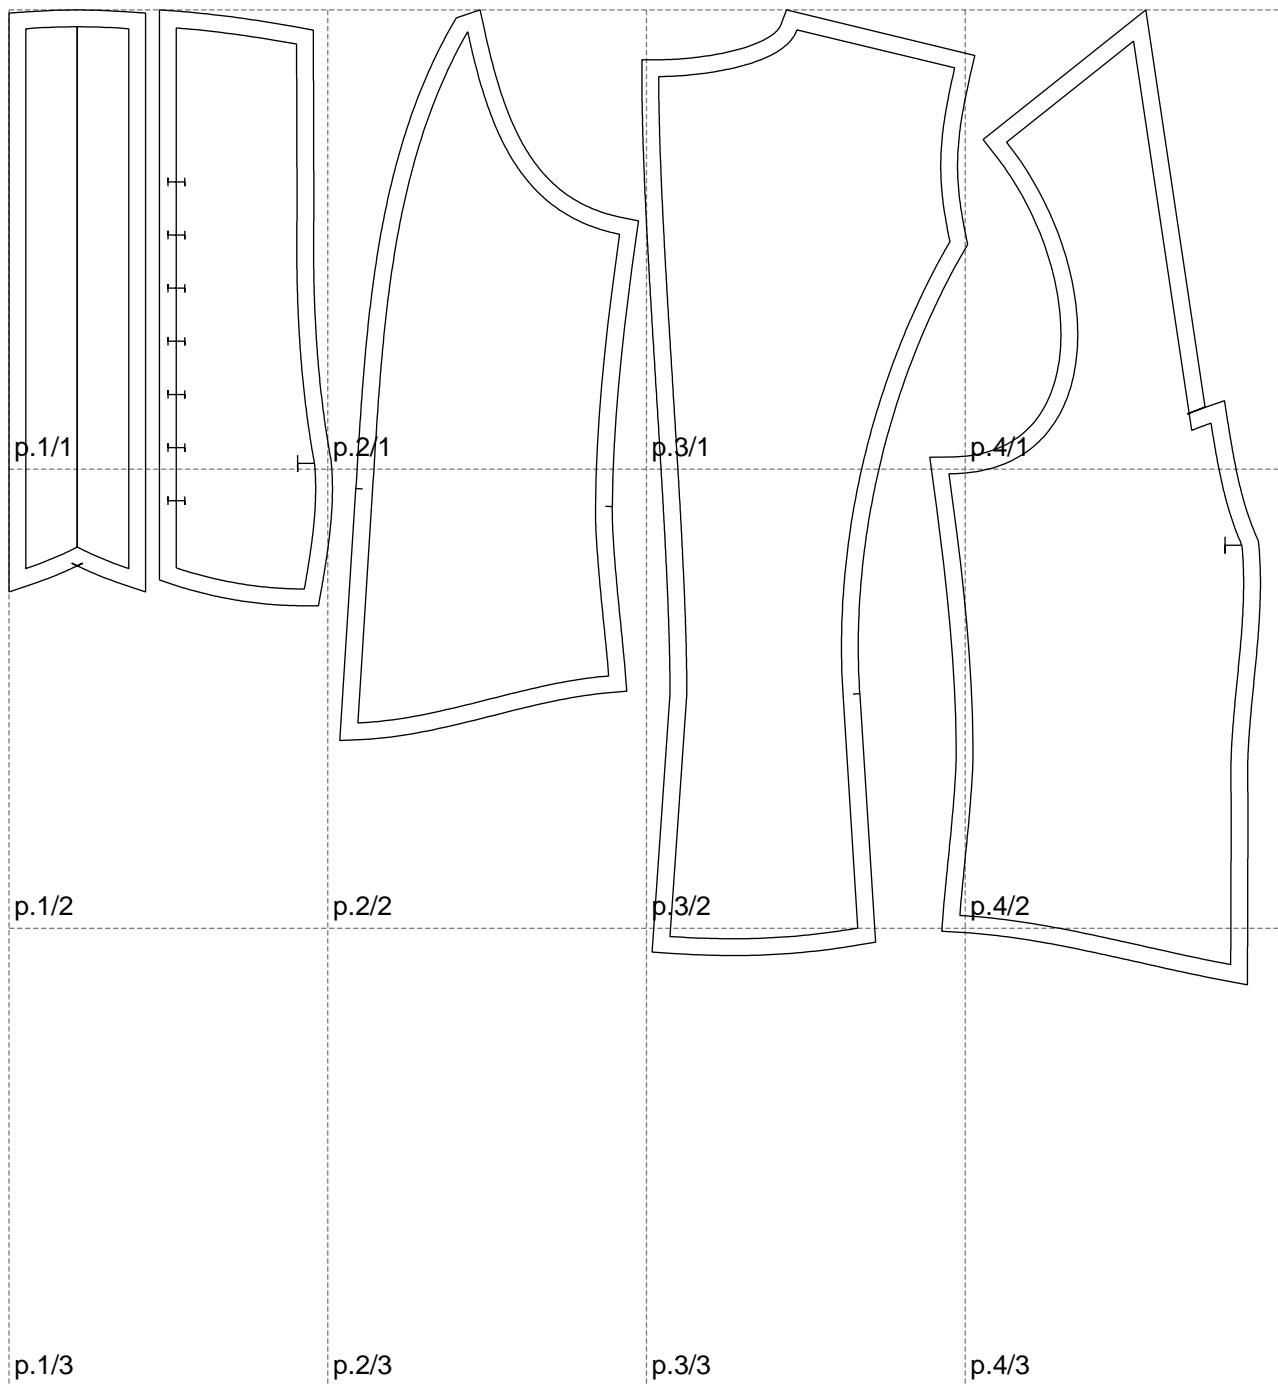

Not for print

Paper size: A4, size:745.22 x580.41 mm

# Example

size:1428.62 x702.79 mm

Maneken =1 ver.0

rz\_1=170

rz\_16=104

rz\_17=88.9

rz\_18=84.4

rz\_19=112

rz\_20=109.3

---

. . . . .  
. . . . .  
. . . . .