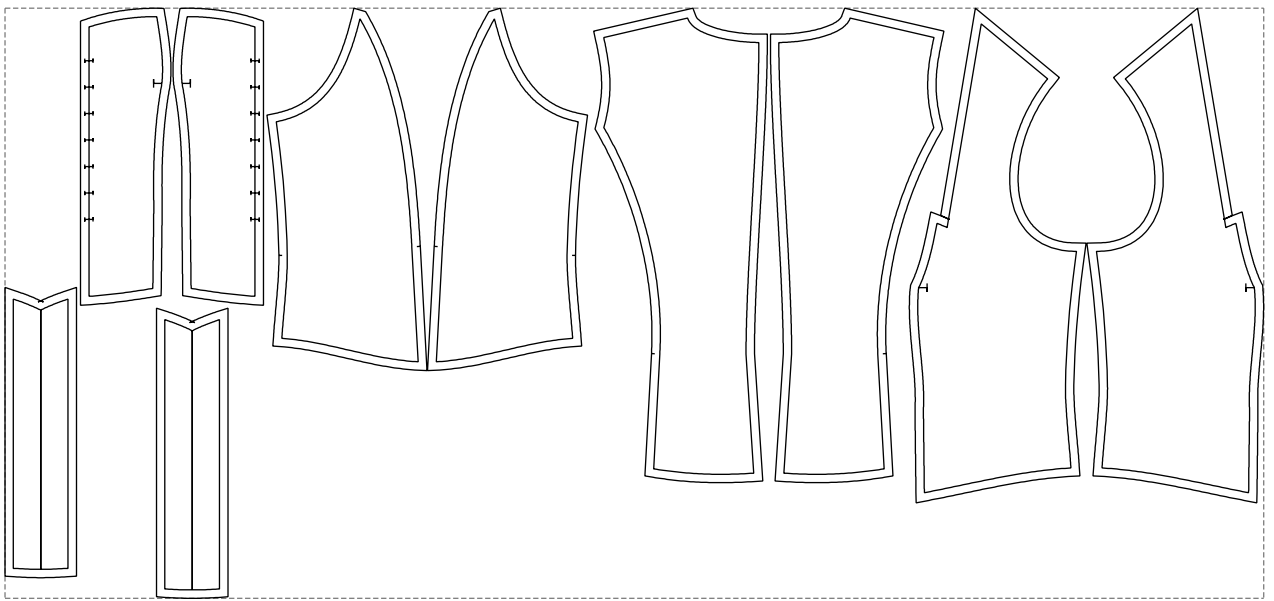

# Example

size:1499.00 x702.80 mm

Maneken =1 ver.0

rz\_1=170

rz\_16=112

rz\_17=96.2

rz\_18=94

rz\_19=120