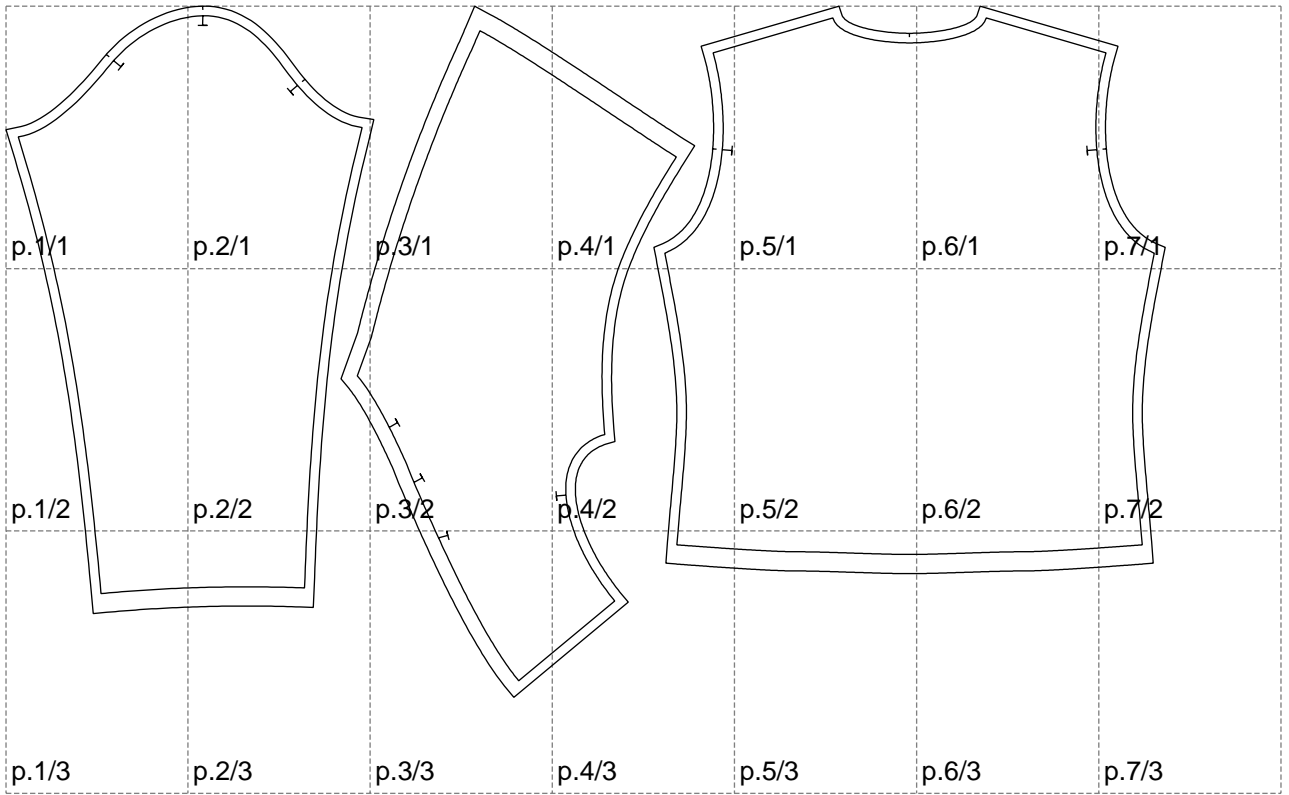

Not for print

Paper size: A4, size:1207.96 x720.26 mm

# Example

size:1499.00 x1161.04 mm

Maneken =1 ver.0

rz\_1=170

rz\_16=96

rz\_17=82

rz\_18=76

rz\_19=104

rz\_20=101.8

---

. . . . .  
. . . . .  
. . . . .