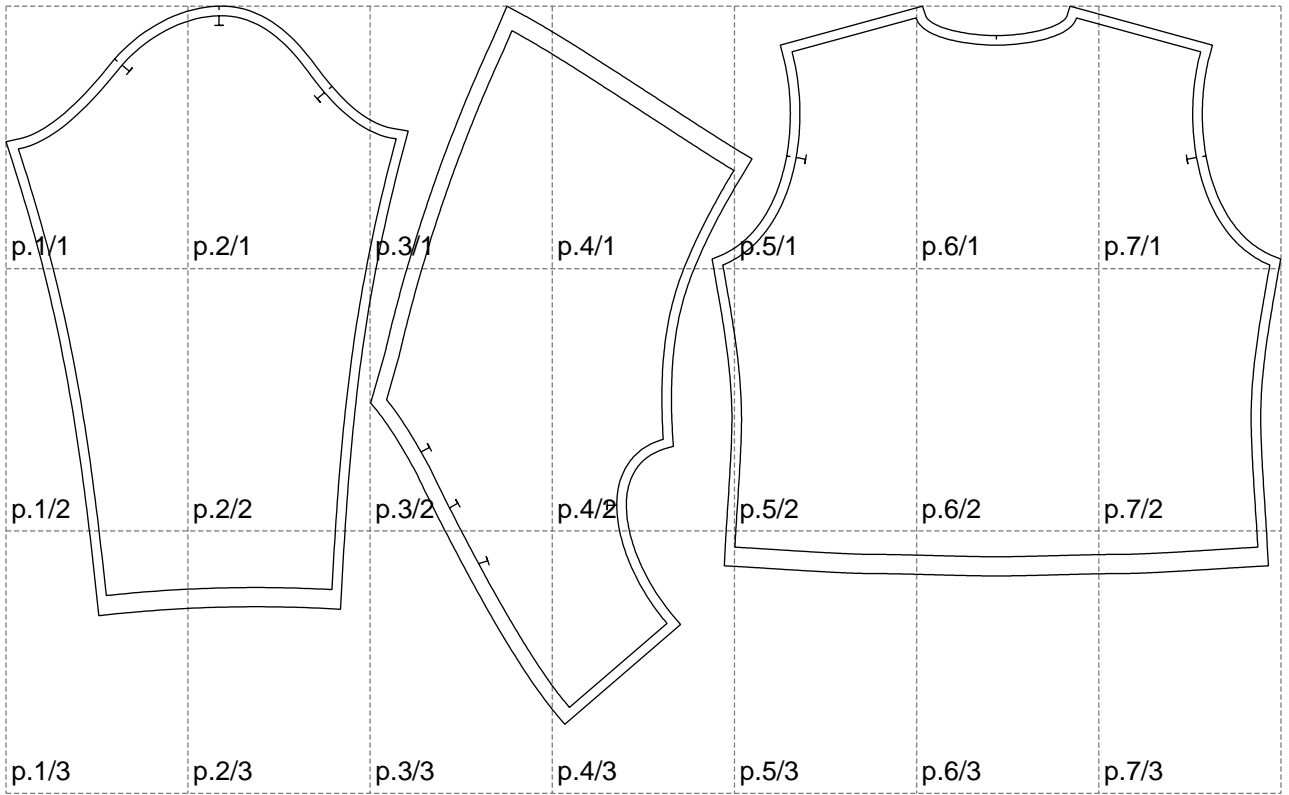

Not for print

Paper size: A4, size:1328.30 x748.11 mm

Example

size:1357.73 x1231.14 mm

Maneken =1 ver.0

rz_1=170

rz_16=108

rz_17=92.5

rz_18=89.2

rz_19=116

rz_20=113

.
.
.