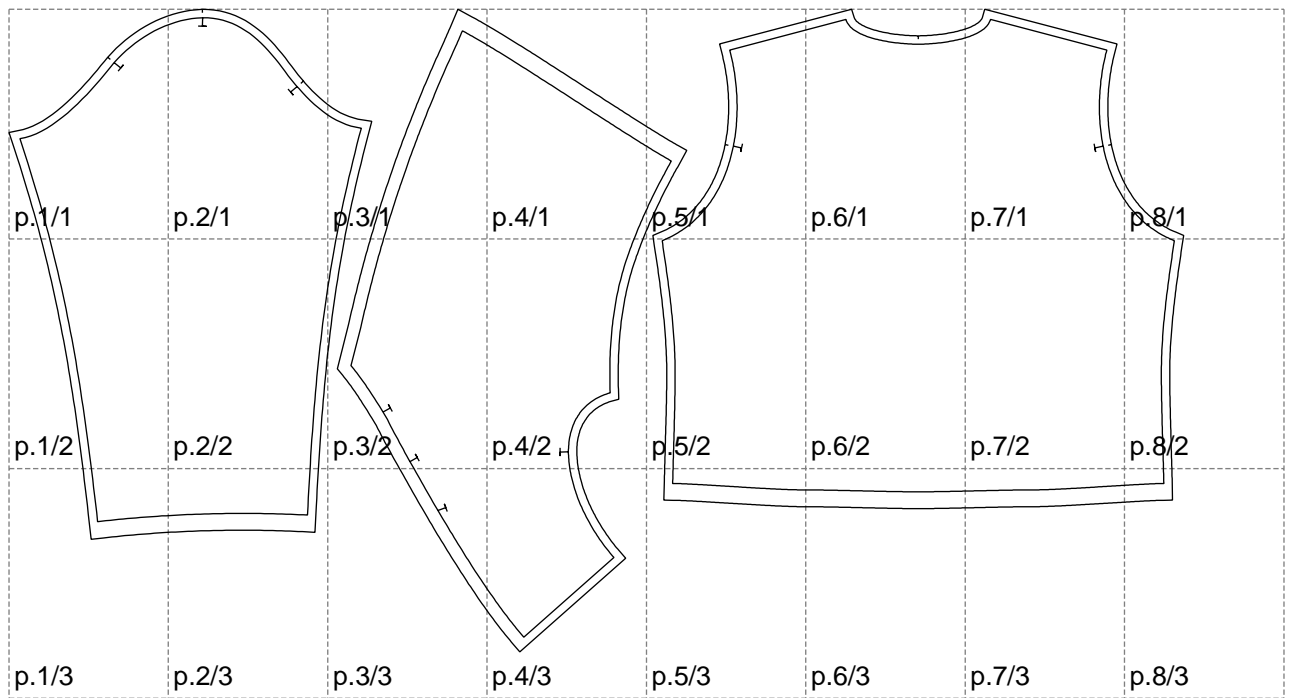

Not for print

Paper size: A4, size:1399.00 x764.99 mm

# Example

size:1438.61 x1223.74 mm

Maneken =1 ver.0

rz\_1=170

rz\_16=116

rz\_17=100

rz\_18=98.8

rz\_19=124

rz\_20=121

---

. . . . .  
. . . . .  
. . . . .