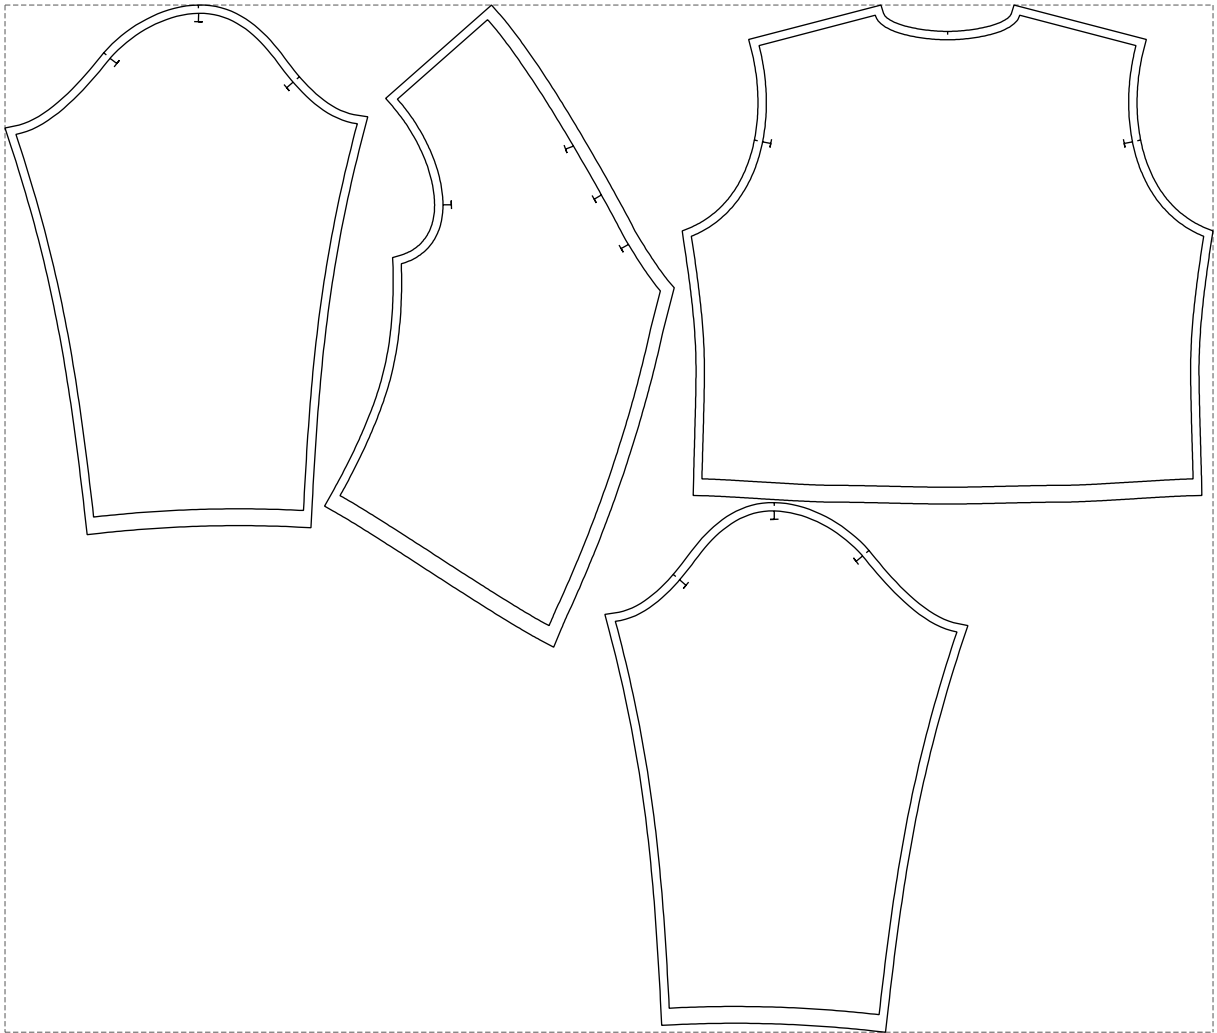

# Example

size:1438.61 x1223.74 mm

Maneken =1 ver.0

rz\_1=170

rz\_16=116

rz\_17=100

rz\_18=98.8

rz\_19=124