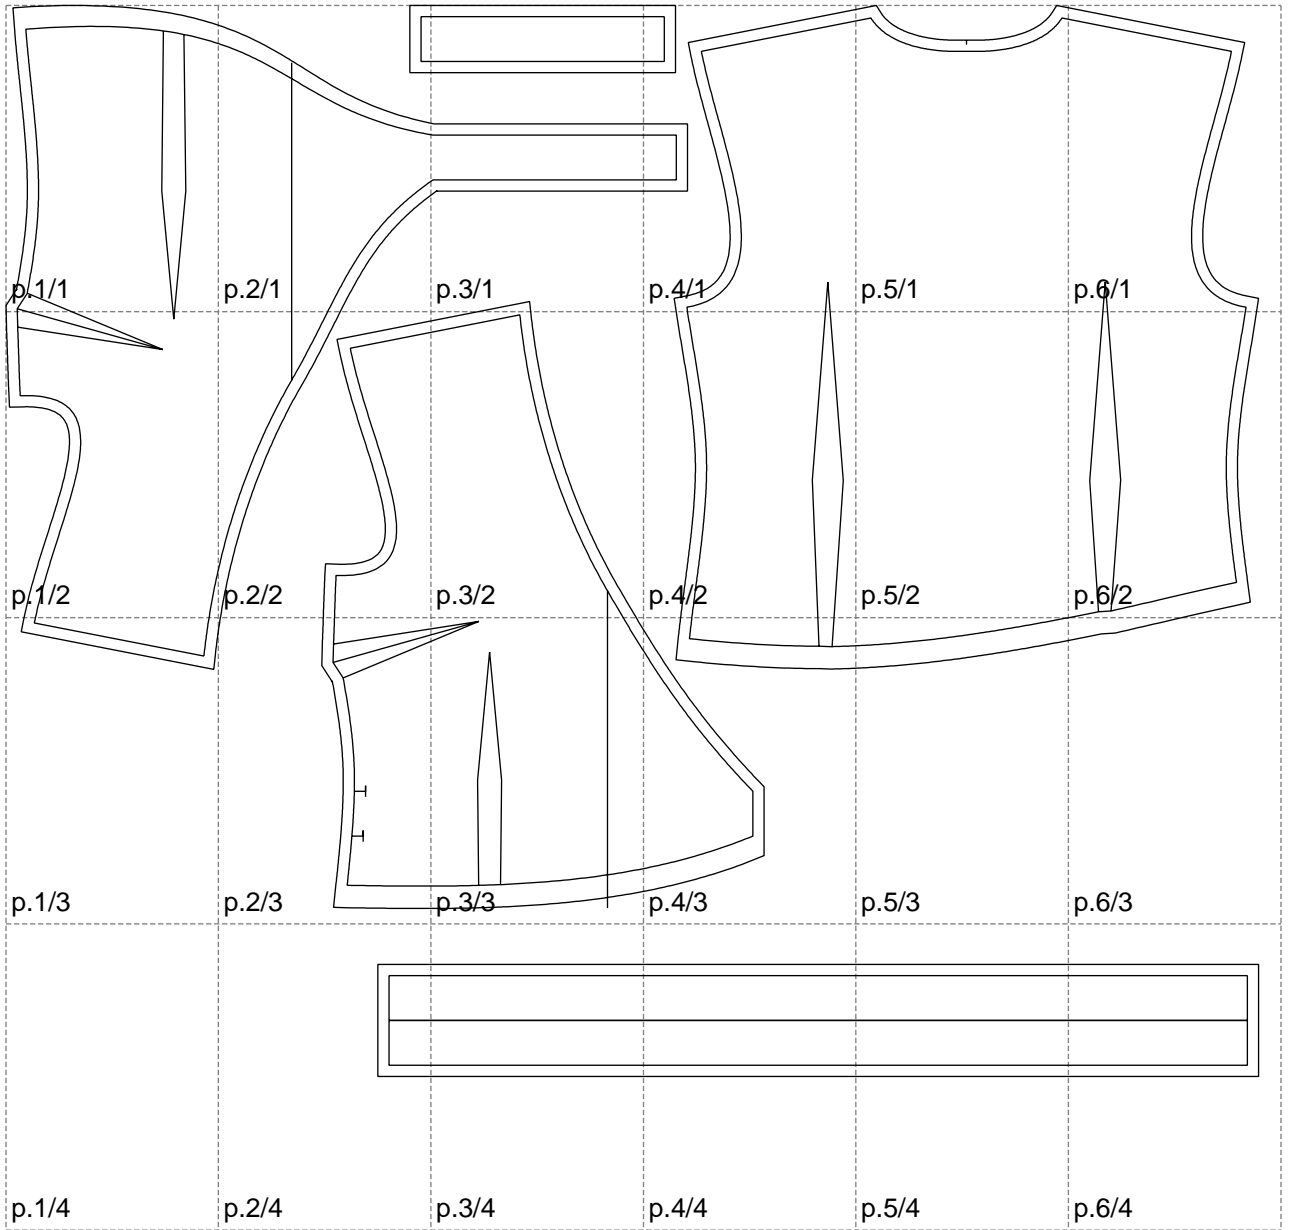

Not for print

Paper size: A4, size:1118.93 x956.47 mm

# Example

size:1499.00 x1125.50 mm

Maneken =1 ver.0

rz\_1=170

rz\_16=92

rz\_17=78.8

rz\_18=71.8

rz\_19=100

rz\_20=98.1

---

. . . . .  
. . . . .  
. . . . .