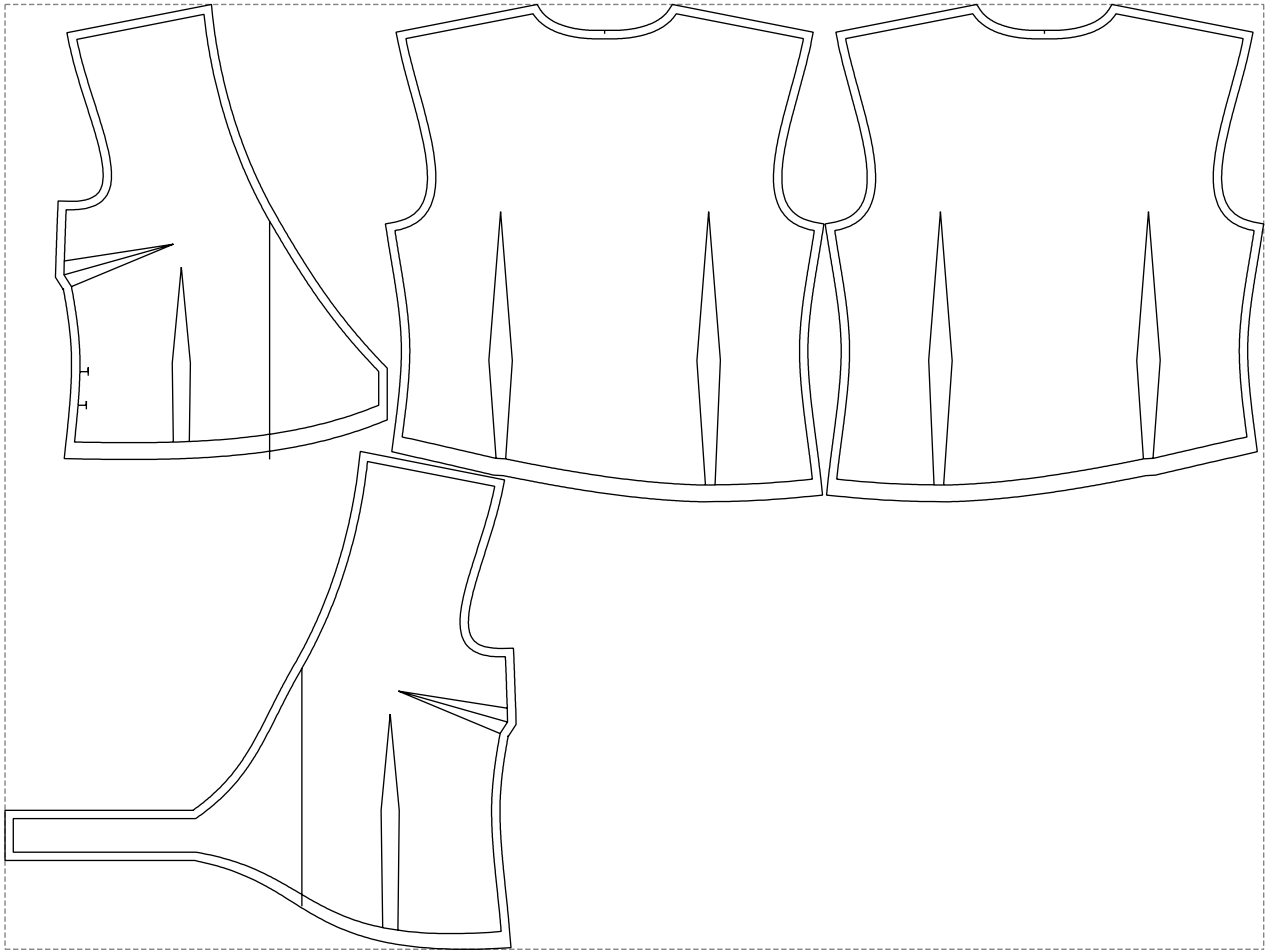

# Example

size:1499.00 x1125.50 mm

Maneken =1 ver.0

rz\_1=170

rz\_16=92

rz\_17=78.8

rz\_18=71.8

rz\_19=100