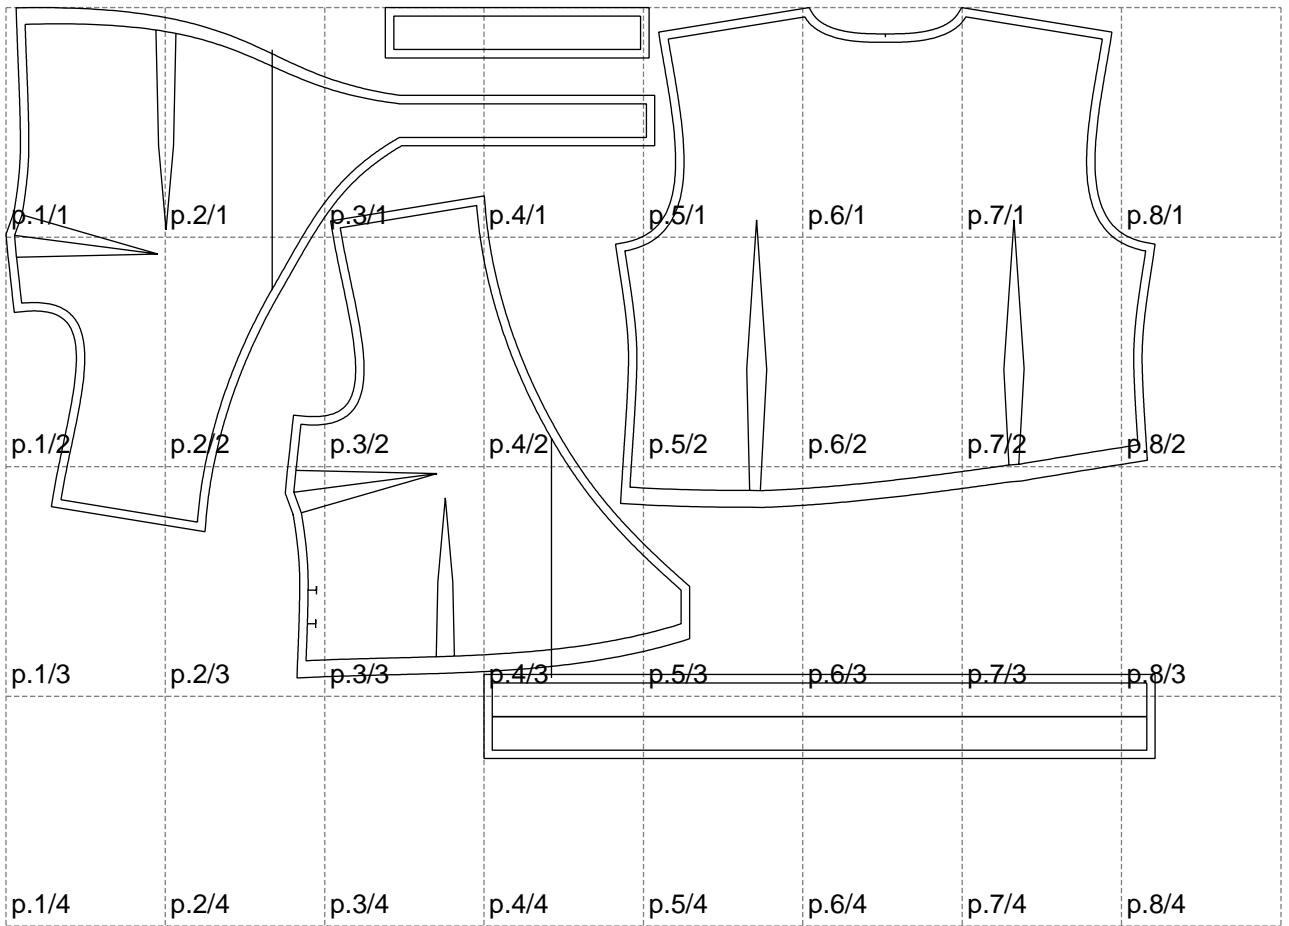

Not for print

Paper size: A4, size:1368.70 x894.27 mm

# Example

size:1478.85 x1203.49 mm

Maneken =1 ver.0

rz\_1=170

rz\_16=116

rz\_17=100

rz\_18=98.8

rz\_19=124

rz\_20=121

---

. . . . .  
. . . . .  
. . . . .