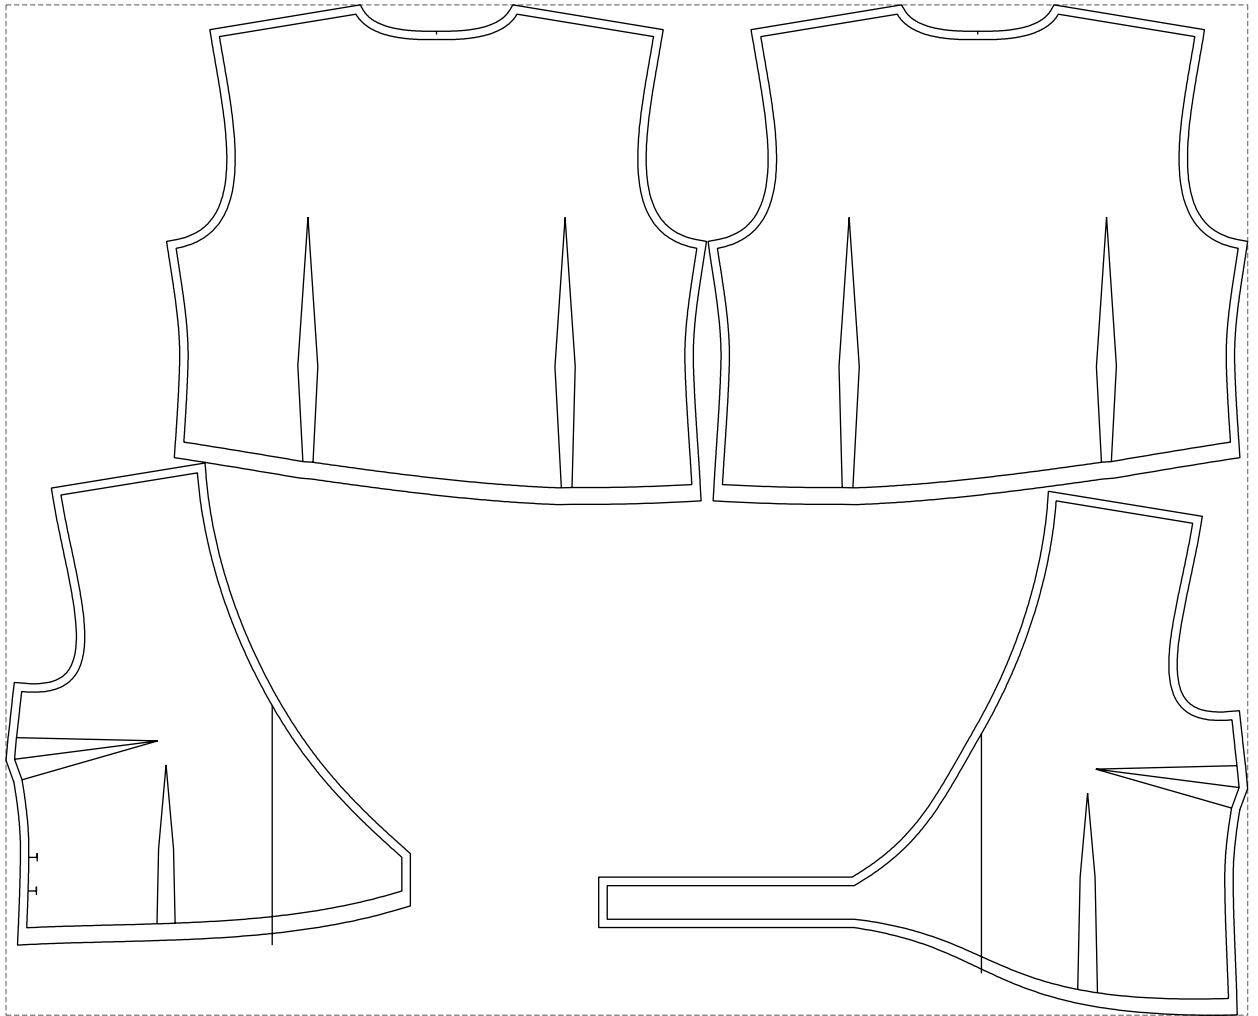

# Example

size:1478.85 x1203.49 mm

Maneken =1 ver.0

rz\_1=170

rz\_16=116

rz\_17=100

rz\_18=98.8

rz\_19=124