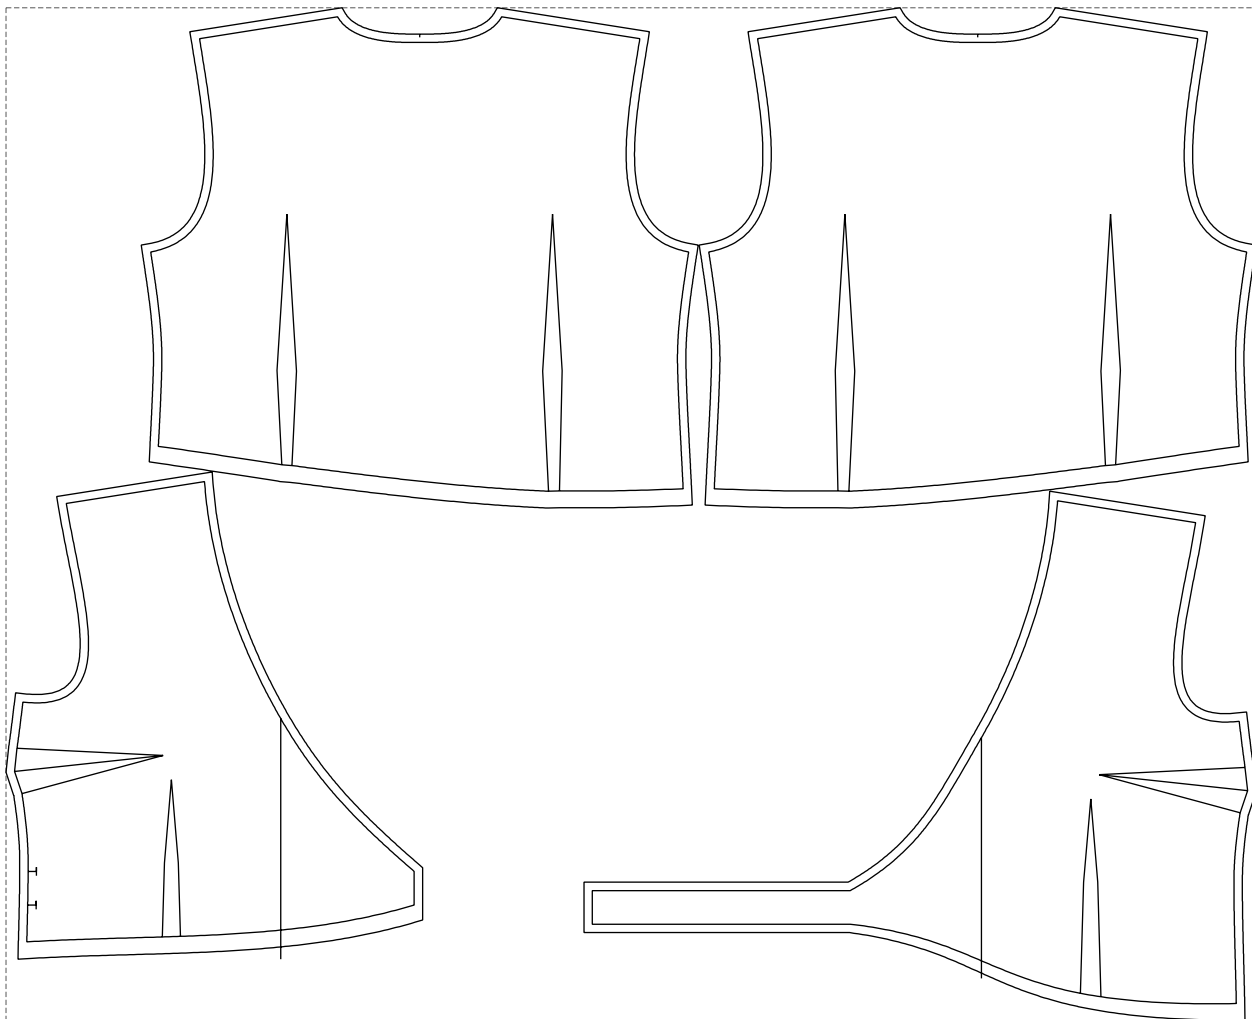

# Example

size:1488.97 x1206.17 mm

Maneken =1 ver.0

rz\_1=170

rz\_16=120

rz\_17=104

rz\_18=103.6

rz\_19=128