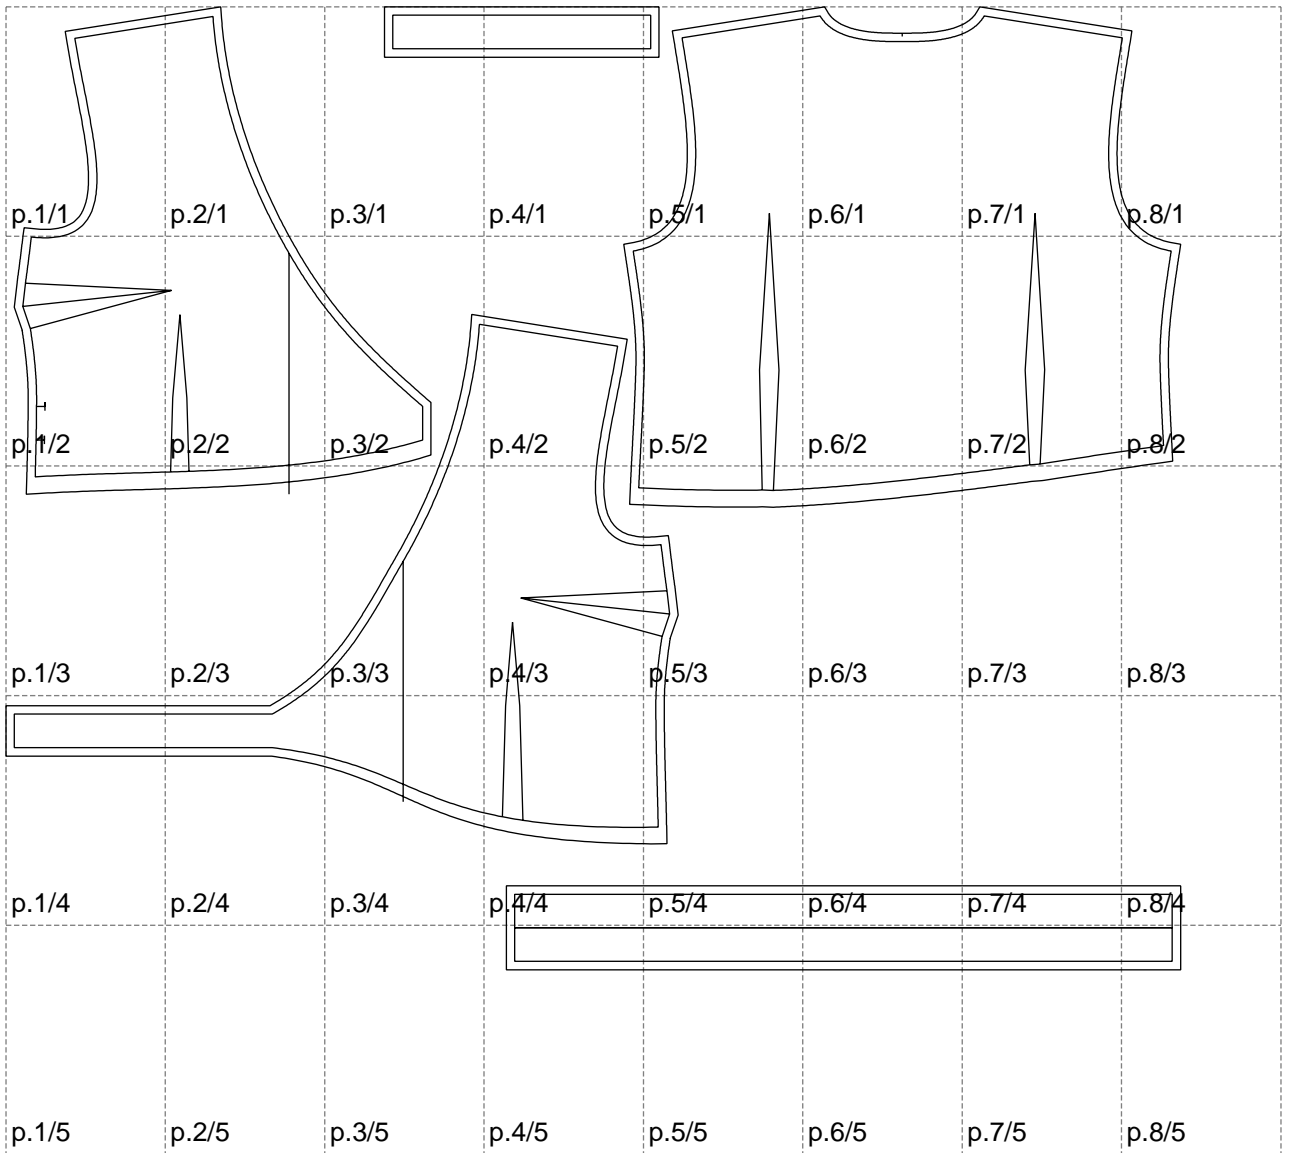

Not for print

Paper size: A4, size:1399.00 x1146.78 mm

# Example

size:1488.97 x1206.17 mm

Maneken =1 ver.0

rz\_1=170

rz\_16=120

rz\_17=104

rz\_18=103.6

rz\_19=128

rz\_20=125.1

---

. . . . .  
. . . . .  
. . . . .