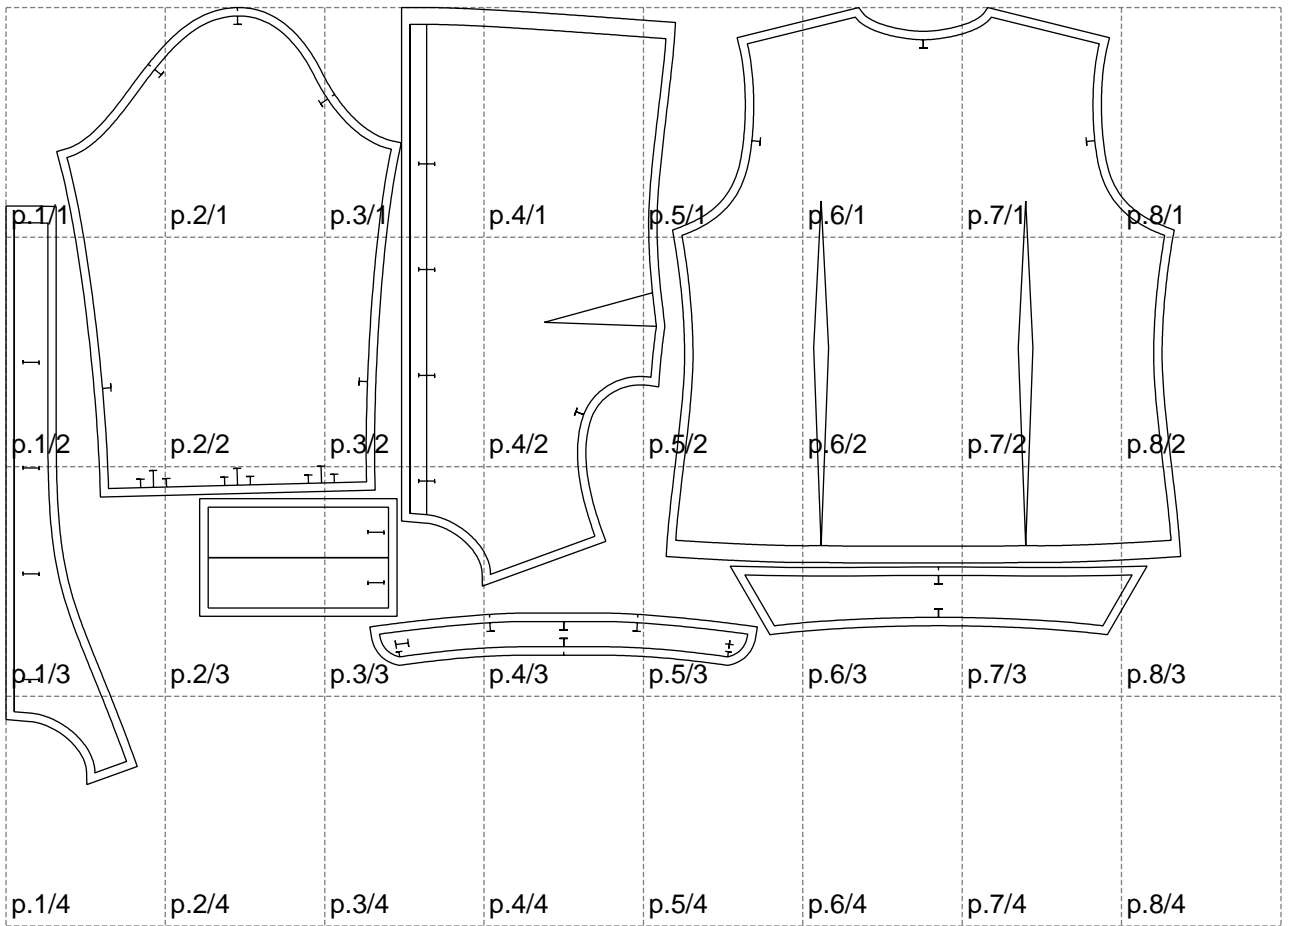

Not for print

Paper size: A4, size:1399.00 x925.42 mm

# Example

size:1499.00 x1381.17 mm

Maneken =1 ver.0

rz\_1=170

rz\_16=100

rz\_17=85.4

rz\_18=80.2

rz\_19=108

rz\_20=105.4

---

. . . . .  
. . . . .  
. . . . .