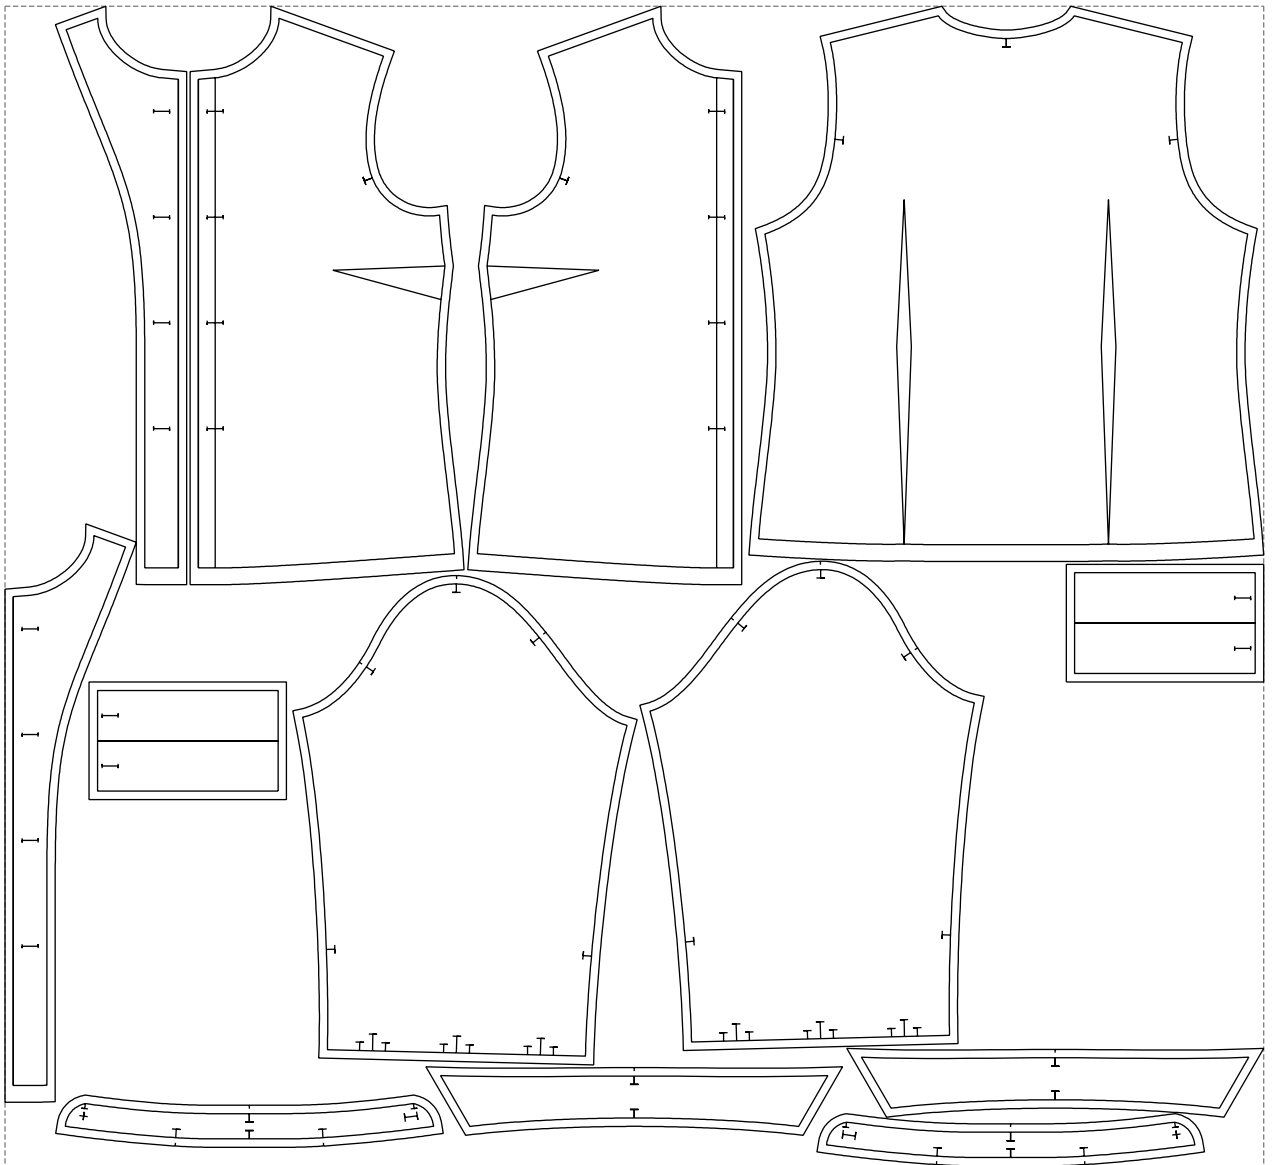

Not for print

Paper size: A4, size:1399.00 x925.42 mm

# Example

size:1499.00 x1381.17 mm

Maneken =1 ver.0

rz\_1=170

rz\_16=100

rz\_17=85.4

rz\_18=80.2

rz\_19=108

rz\_20=105.4

---

. . . . .  
. . . . .  
. . . . .