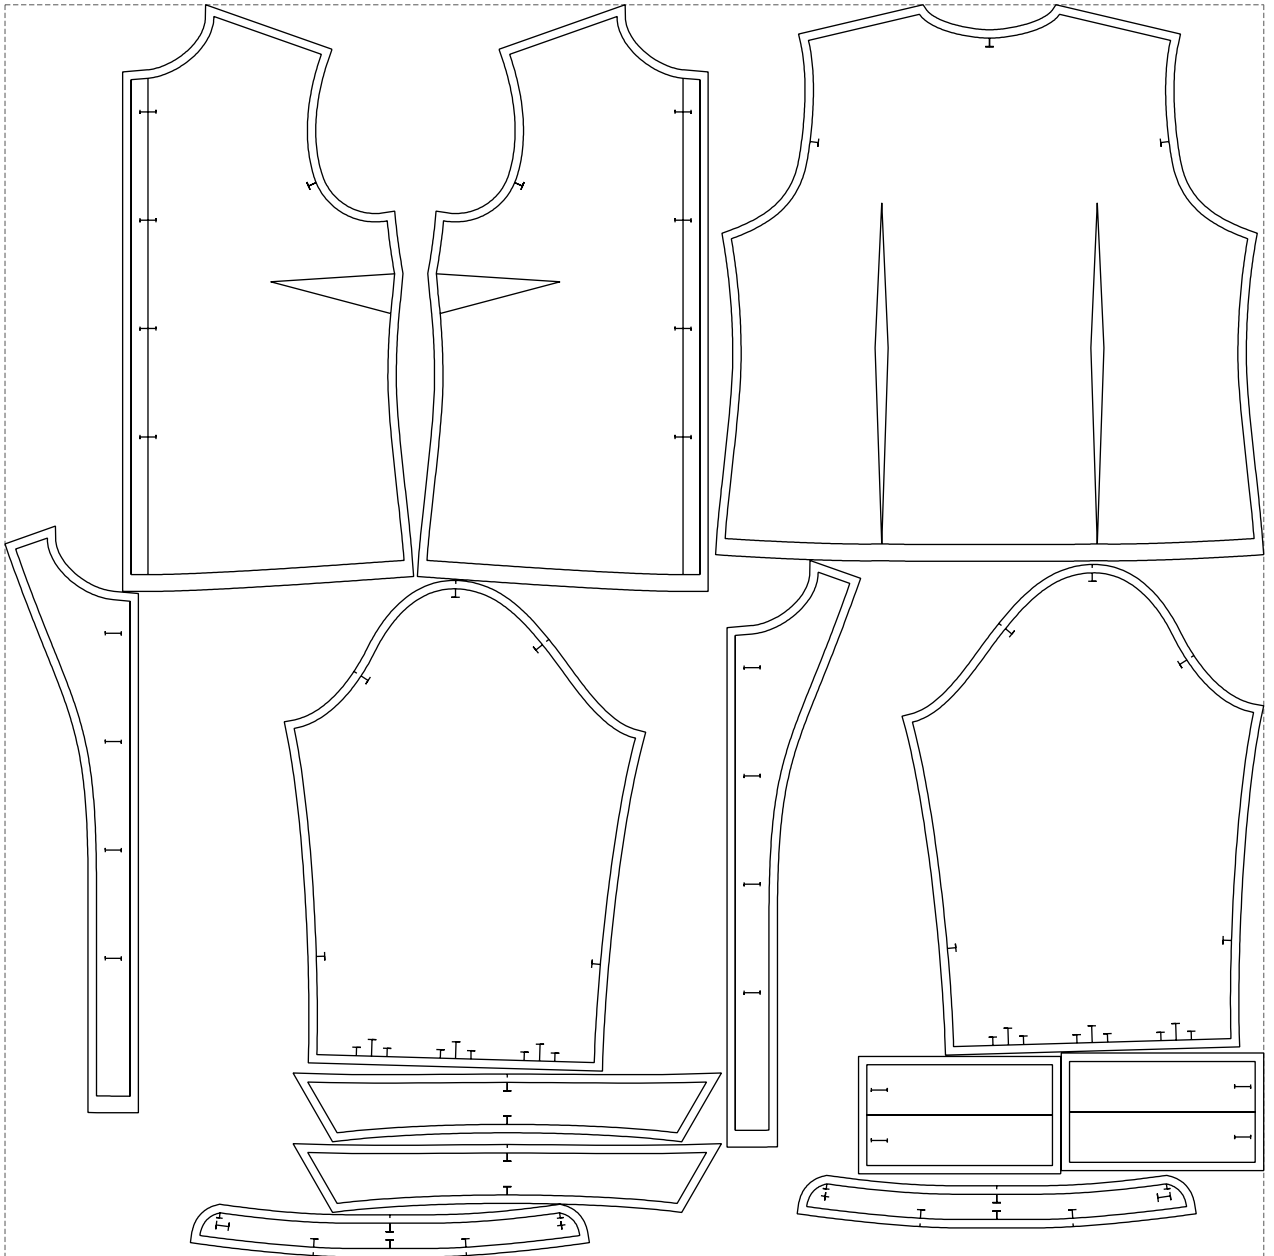

Not for print

Paper size: A4, size:1399.00 x1175.86 mm

# Example

size:1499.00 x1491.42 mm

Maneken =1 ver.0

rz\_1=170

rz\_16=108

rz\_17=92.5

rz\_18=89.2

rz\_19=116