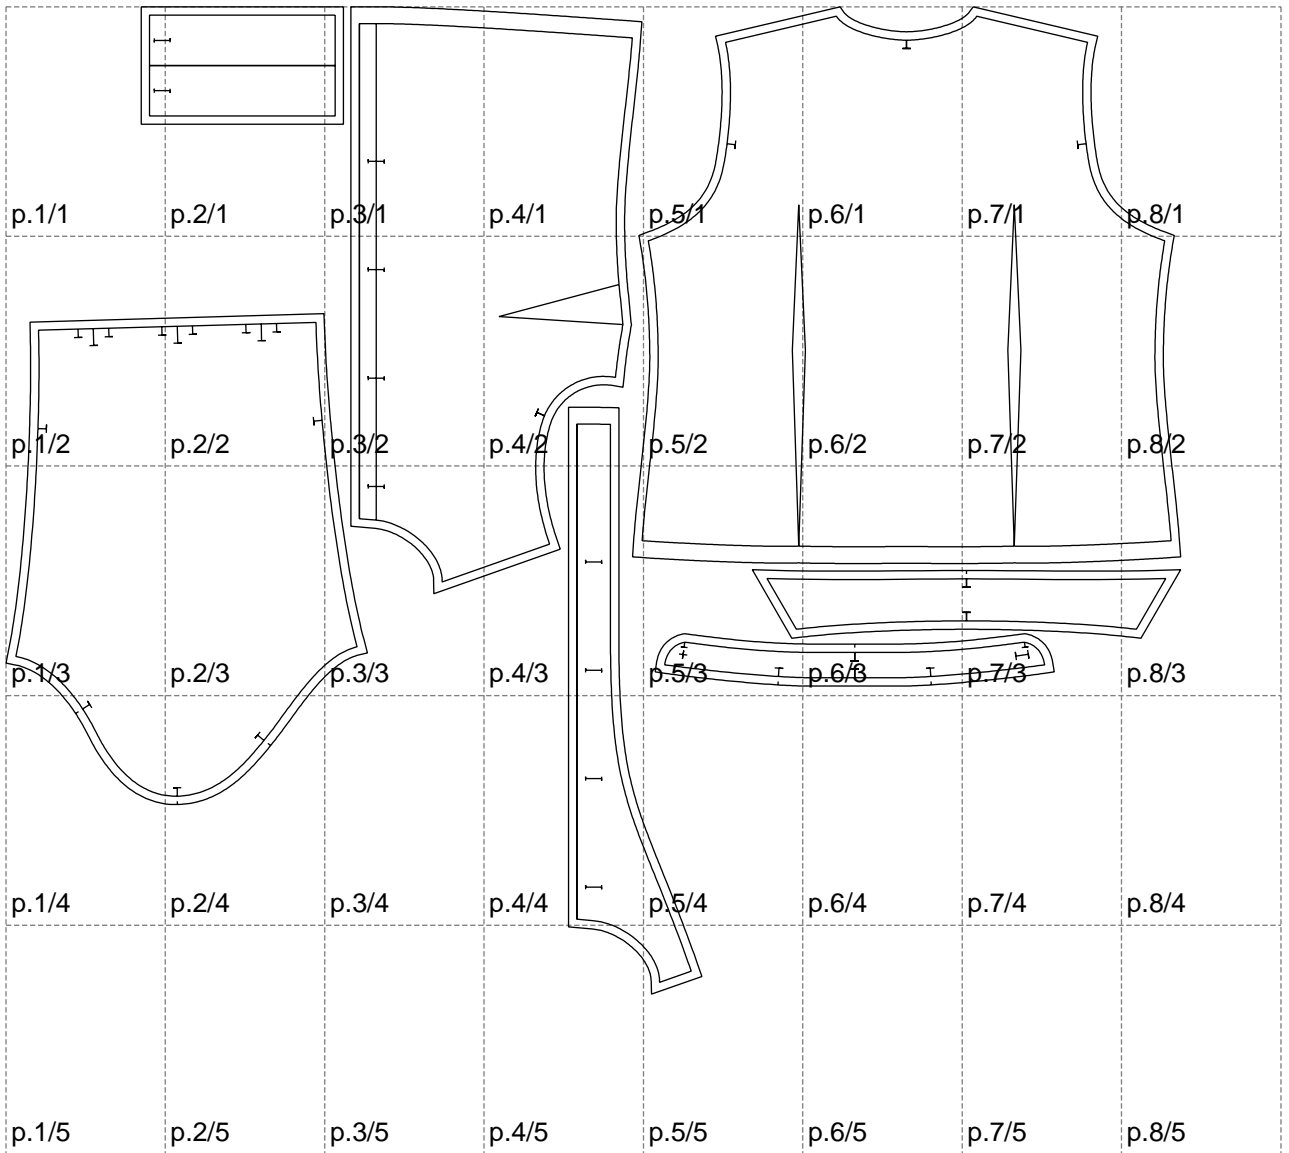

Not for print

Paper size: A4, size:1399.00 x1175.86 mm

# Example

size:1499.00 x1491.42 mm

Maneken =1 ver.0

rz\_1=170

rz\_16=108

rz\_17=92.5

rz\_18=89.2

rz\_19=116

rz\_20=113

---

. . . . .  
. . . . .  
. . . . .