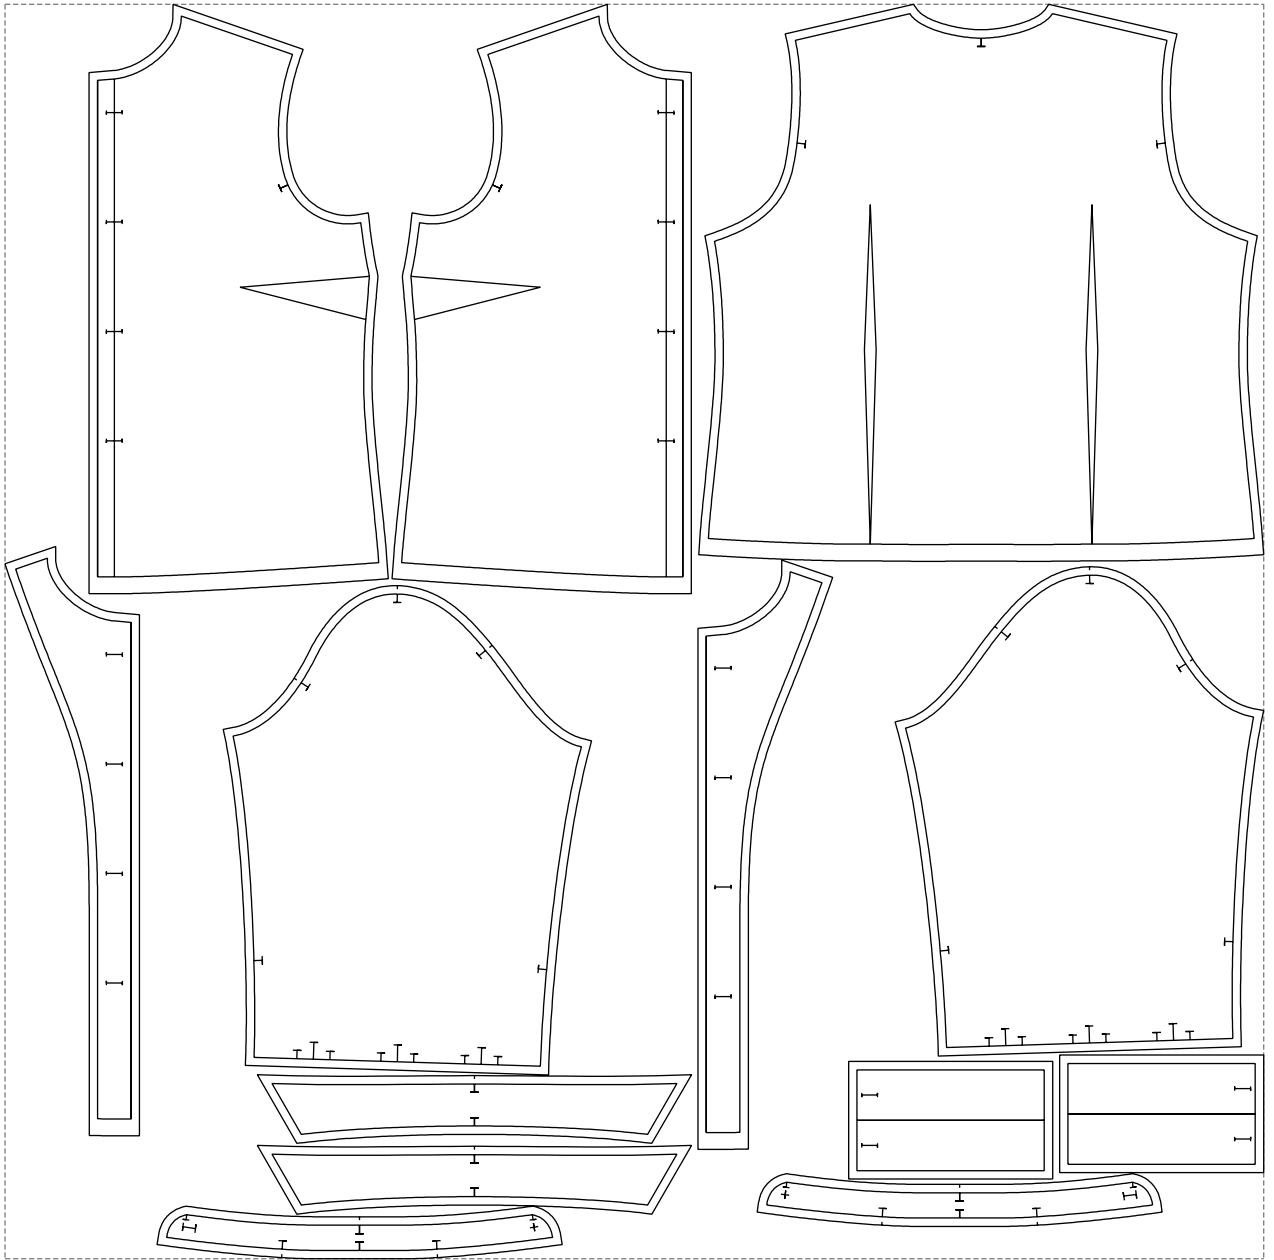

Not for print

Paper size: A4, size:1399.00 x1166.22 mm

# Example

size:1499.00 x1494.29 mm

Maneken =1 ver.0

rz\_1=170

rz\_16=112

rz\_17=96.2

rz\_18=94

rz\_19=120

rz\_20=117

---

. . . . .  
. . . . .  
. . . . .