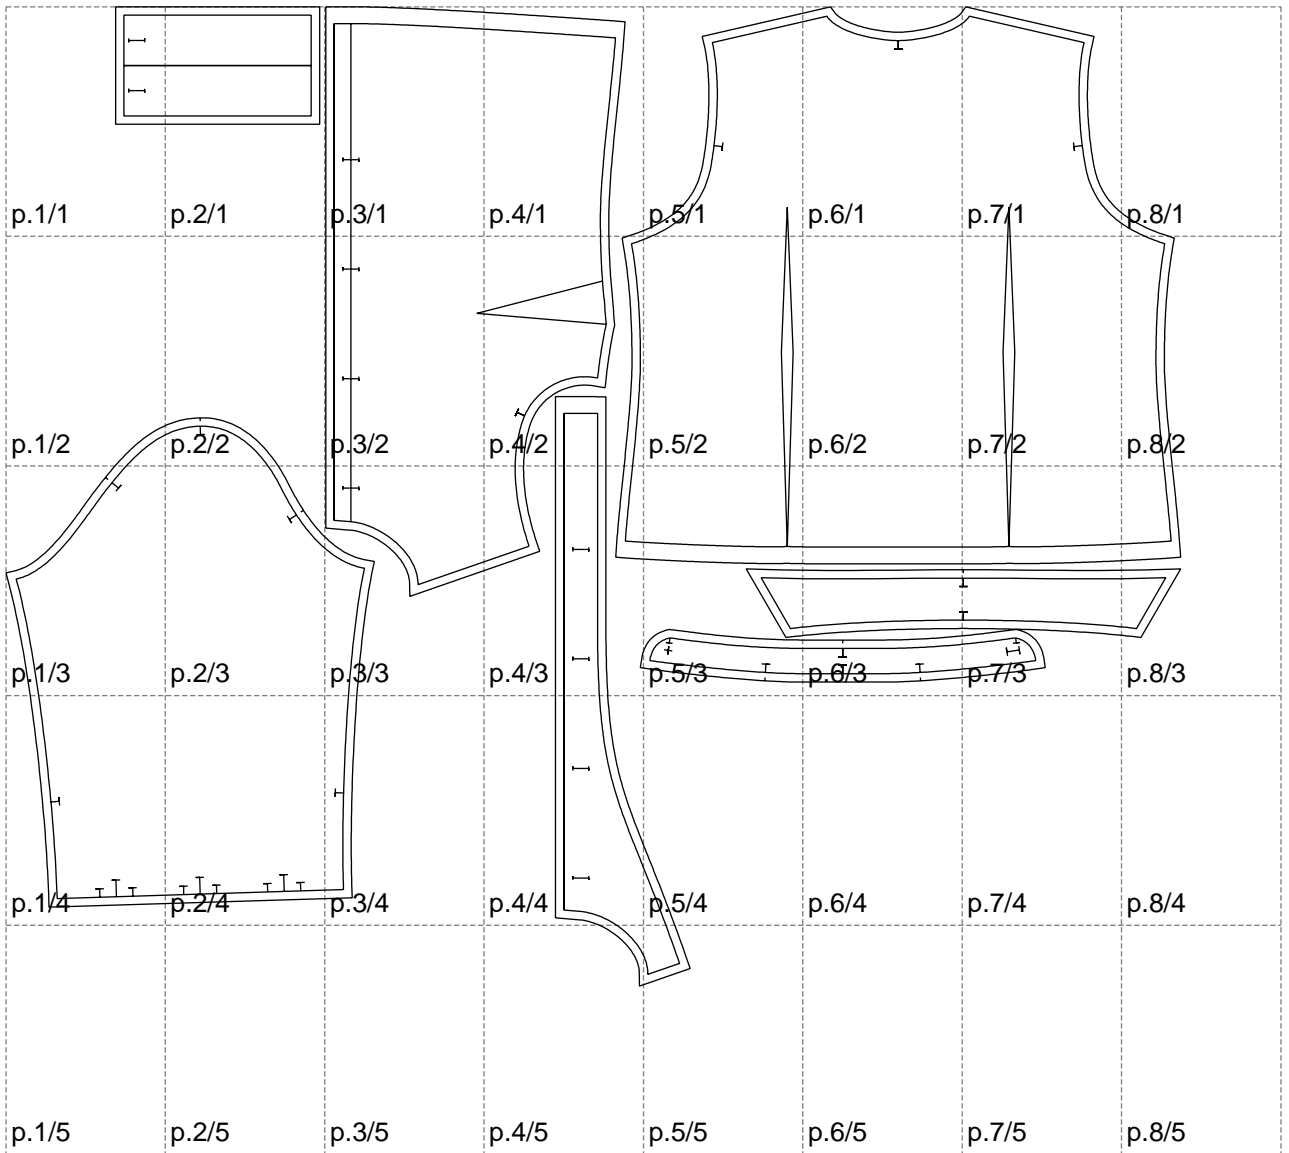

Not for print

Paper size: A4, size:1399.00 x1166.22 mm

# Example

size:1499.00 x1494.29 mm

Maneken =1 ver.0

rz\_1=170

rz\_16=112

rz\_17=96.2

rz\_18=94

rz\_19=120

rz\_20=117

---

. . . . .  
. . . . .  
. . . . .