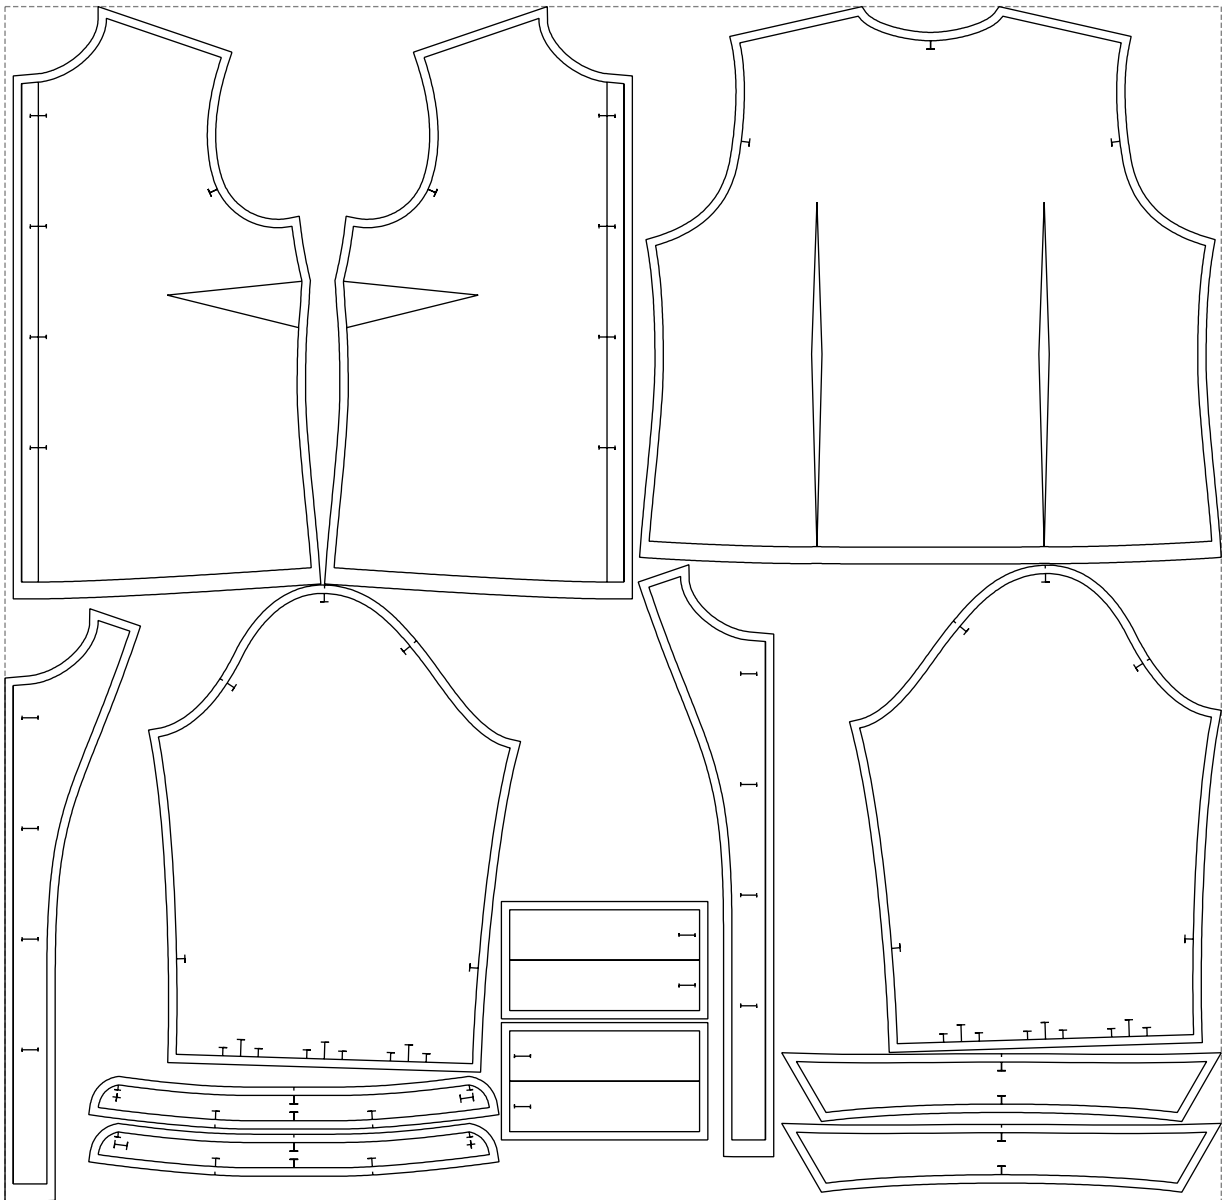

Not for print

Paper size: A4, size:1399.00 x1177.94 mm

# Example

size:1448.72 x1422.41 mm

Maneken =1 ver.0

rz\_1=170

rz\_16=116

rz\_17=100

rz\_18=98.8

rz\_19=124