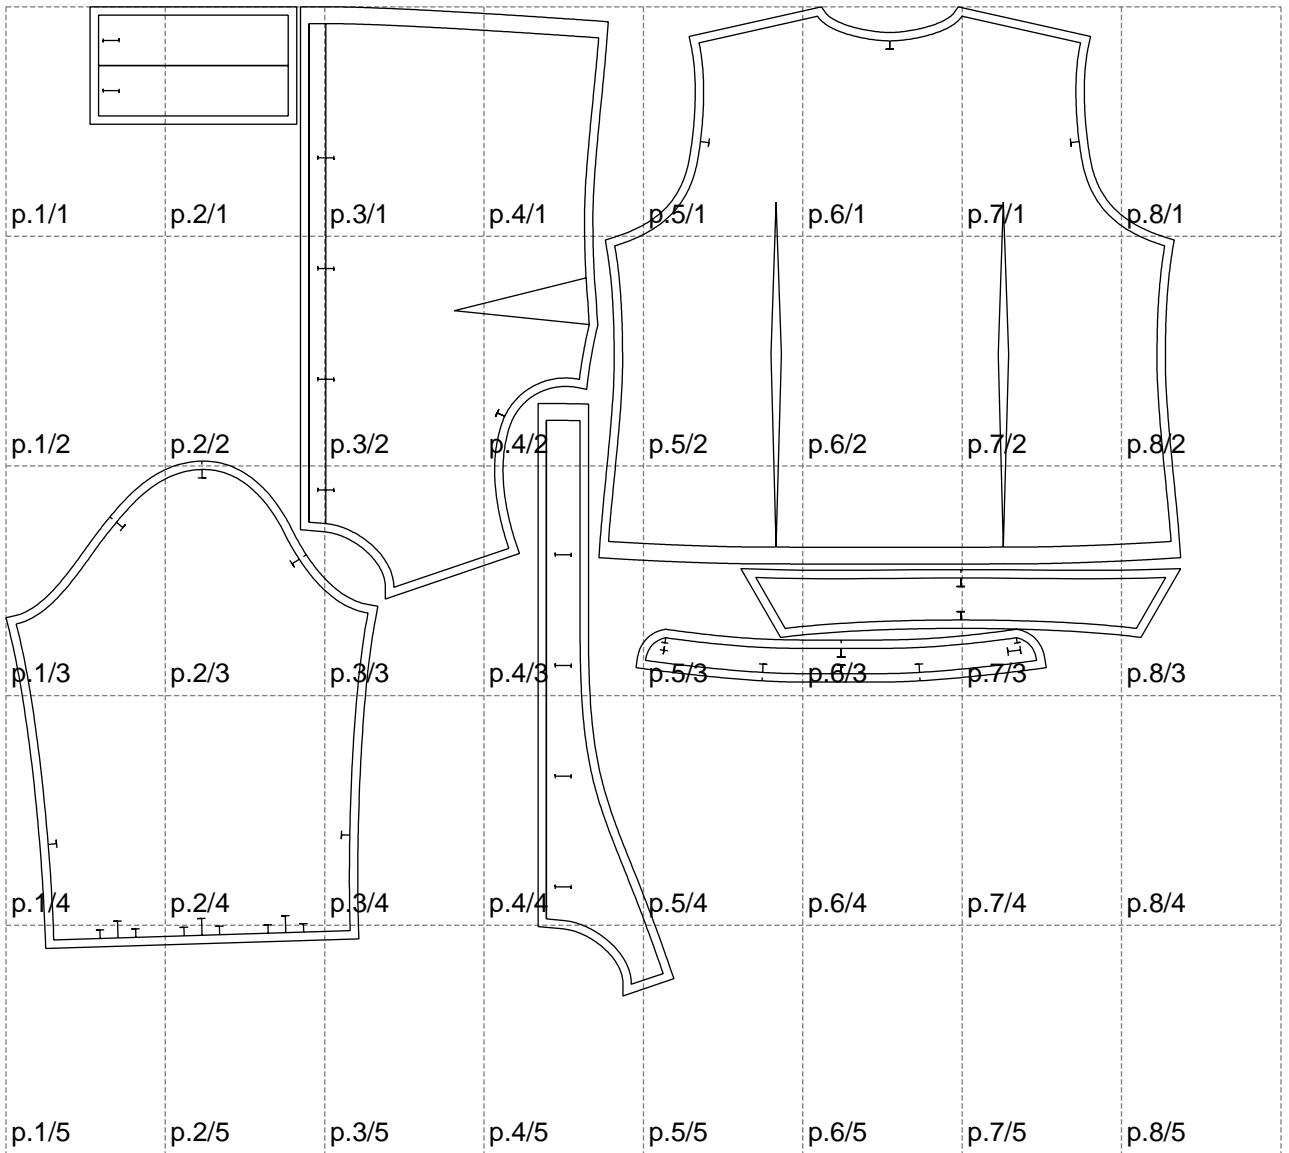

Not for print

Paper size: A4, size:1399.00 x1177.94 mm

# Example

size:1448.72 x1422.41 mm

Maneken =1 ver.0

rz\_1=170

rz\_16=116

rz\_17=100

rz\_18=98.8

rz\_19=124

rz\_20=121

---

. . . . .  
. . . . .  
. . . . .