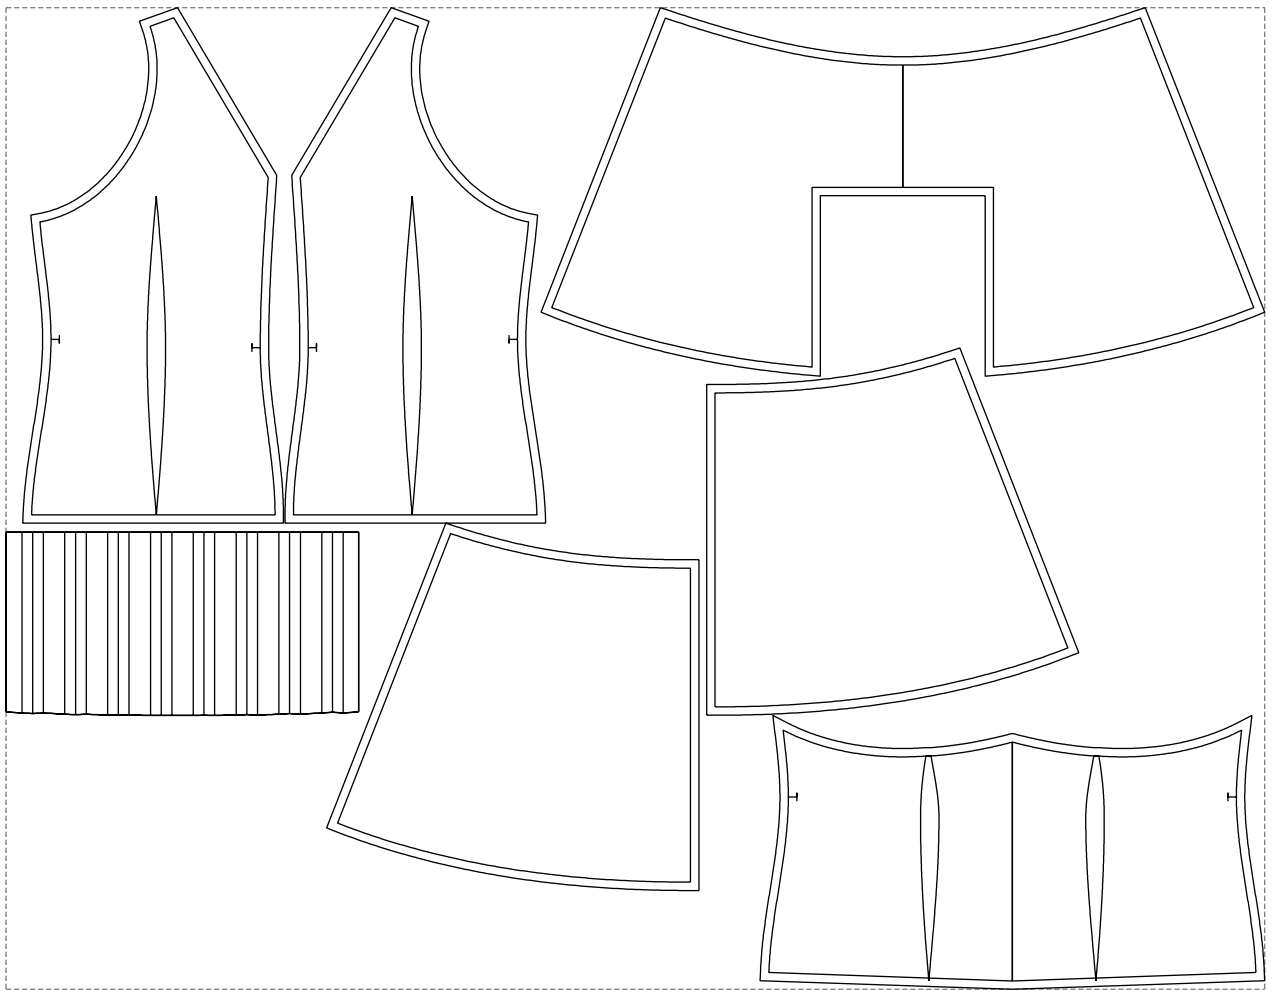

Not for print

Paper size: A4, size:1378.79 x1101.68 mm

# Example

size:1499.00 x1169.33 mm

Maneken =1 ver.0

rz\_1=170

rz\_16=104

rz\_17=88.9

rz\_18=84.4

rz\_19=112