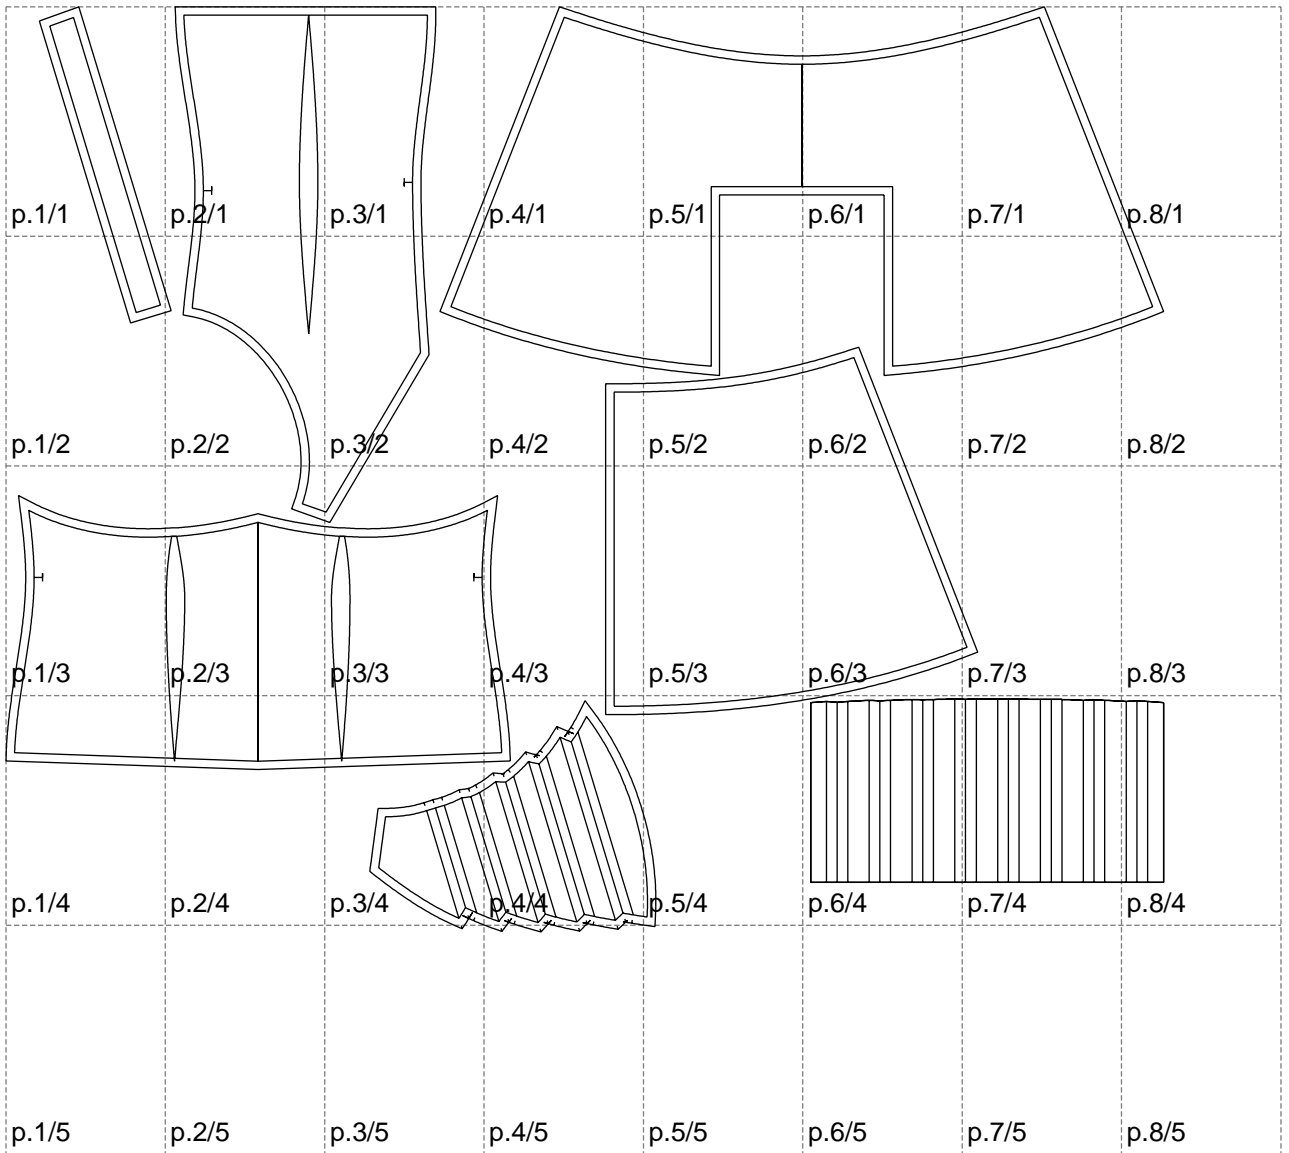

Not for print

Paper size: A4, size:1378.79 x1101.68 mm

# Example

size:1499.00 x1169.33 mm

Maneken =1 ver.0

rz\_1=170

rz\_16=104

rz\_17=88.9

rz\_18=84.4

rz\_19=112

rz\_20=109.3

---

. . . . .  
. . . . .  
. . . . .