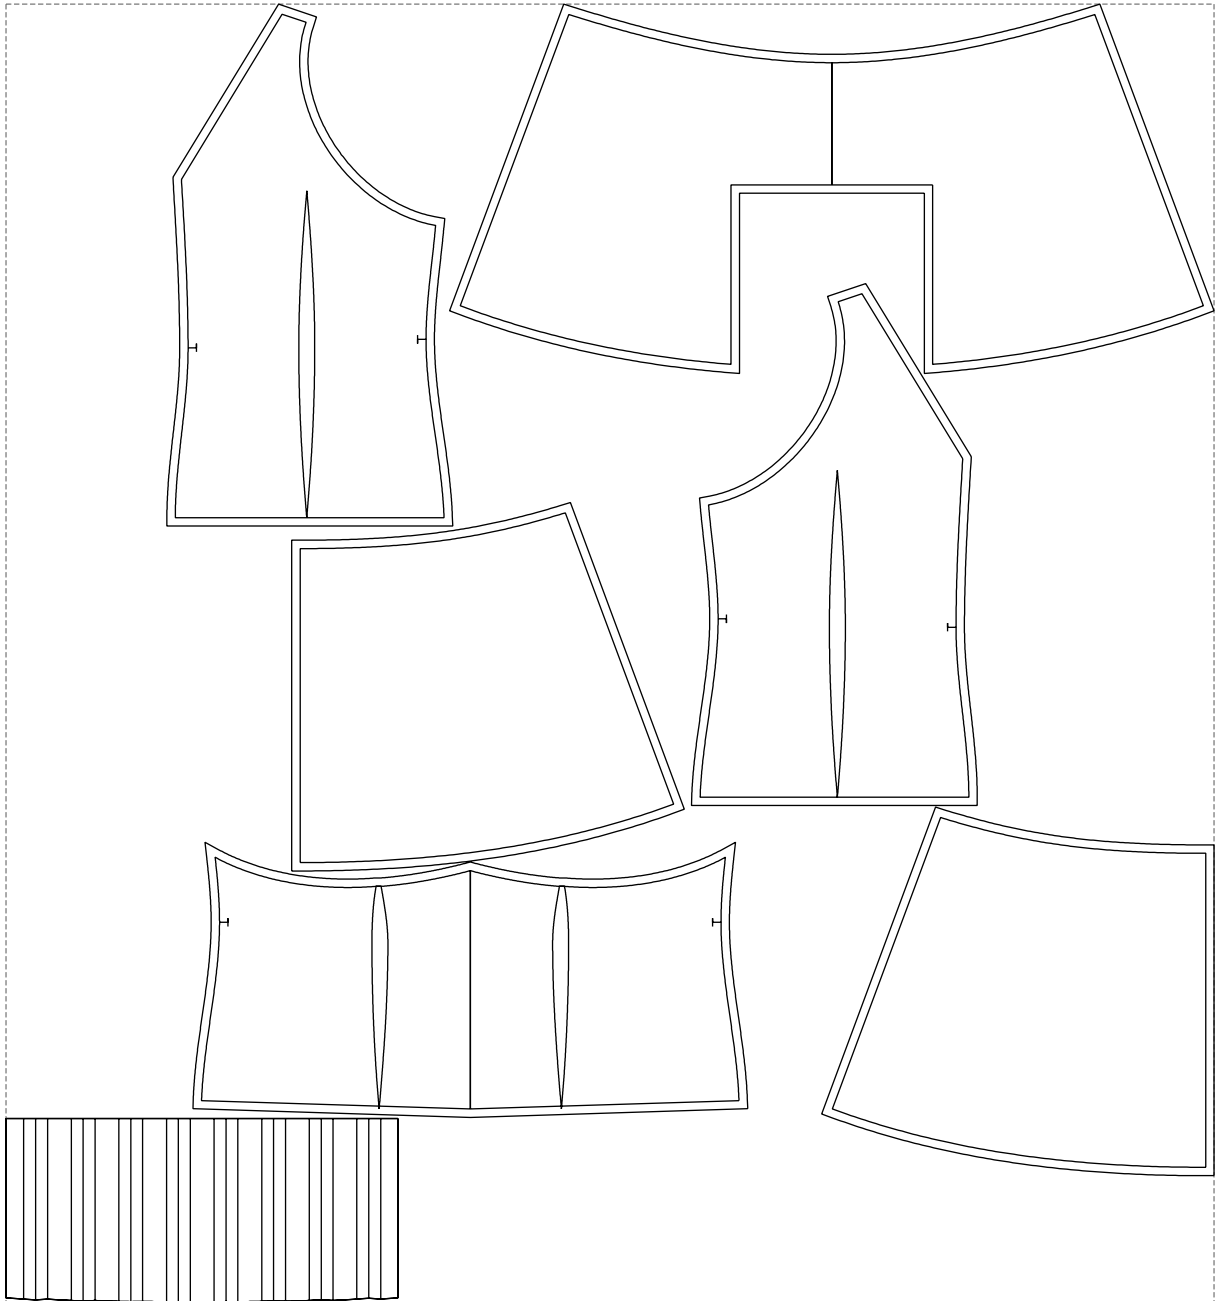

Not for print

Paper size: A4, size:1399.00 x1128.71 mm

# Example

size:1438.87 x1545.80 mm

Maneken =1 ver.0

rz\_1=170

rz\_16=116

rz\_17=100

rz\_18=98.8

rz\_19=124

rz\_20=121

---

. . . . .  
. . . . .  
. . . . .